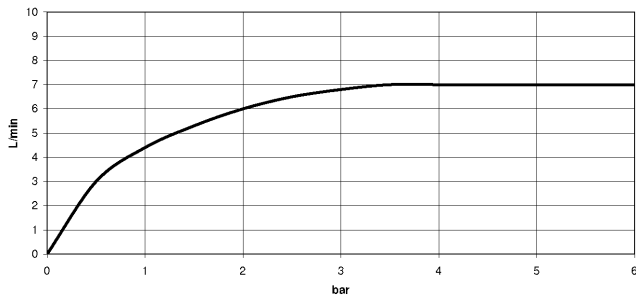

Shower head - Dark Chrome

TARA

28 504 979

- 180-210mm projection
- ball-joint pivotable through 30°
- PURIFY RAIN, max. flow rate 7 l/min (at 3 bar)
- Function from: 6 l/min
- with anti-scale system
- spray head Ø 100mm
- rosette Ø 55 mm
- 1/2" connection

Recommended miscellaneous

	Concealed wall elbow - • max. recess depth 163 mm • min. recess depth 90 mm	35 085 970 90
---	--	---------------

28 504 979

mm [inches]

Flow rate chart

Codes & Standards

DIN 4109

EN 1112