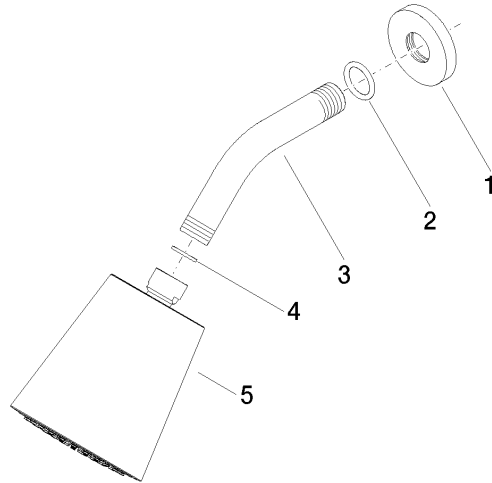

Shower head - Dark Chrome

TARA

28 504 979

- 180-210mm projection
- ball-joint pivotable through 30°
- PURIFY RAIN, max. flow rate 7 l/min (at 3 bar)
- Function from: 6 l/min
- with anti-scale system
- spray head Ø 100mm
- rosette Ø 55 mm
- 1/2" connection

Recommended miscellaneous

	Concealed wall elbow - • max. recess depth 163 mm • min. recess depth 90 mm	35 085 970 90
---	--	---------------

28 504 979

mm [inches]

Flow rate chart

Codes & Standards

DIN 4109

EN 1112

ISO 3822

Ü-Zeichen

Shower head - Dark Chrome

TARA

28 504 979

Certificates

DVGW_DW-
6517DN0

LGA_19

Shower head - Dark Chrome

TARA

28 504 979

Spare parts list