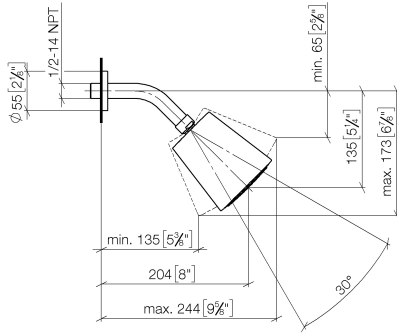

Shower head - Dark Chrome

TARA

28 504 979

- 180-210mm projection
- ball-joint pivotable through 30°
- PURIFY RAIN, max. flow rate 7 l/min (at 3 bar)
- Function from: 6 l/min
- with anti-scale system
- spray head Ø 100mm
- rosette Ø 55 mm
- 1/2" connection

Recommended miscellaneous

	Concealed wall elbow - • max. recess depth 163 mm • min. recess depth 90 mm	35 085 970 90
---	--	---------------

28 504 979

mm [inches]

Flow rate chart

Codes & Standards

DIN 4109

EN 1112

ISO 3822

Ü-Zeichen

Shower head - Dark Chrome

TARA

28 504 979

Certificates

DVGW_DW-
6517DN0

LGA_19

Shower head - Dark Chrome

TARA

28 504 979

Spare parts list