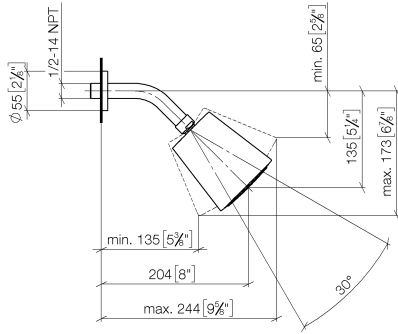

28 504 979

- 180-210mm projection
- ball-joint pivotable through 30°
- PURIFY RAIN, max. flow rate 7 l/min (at 3 bar)
- Function from: 6 l/min
- with anti-scale system
- spray head Ø 100mm
- rosette Ø 55 mm
- 1/2" connection

Recommended miscellaneous

Concealed wall elbow -

35 085 970 90

- max. recess depth 163 mm
- min. recess depth 90 mm

28 504 979

mm [inches]

Flow rate chart

Codes & Standards

DIN 4109

EN 1112

ISO 3822

Ü-Zeichen

Shower head - Brushed Dark Platinum

TARA

28 504 979

Certificates

DVGW_DW-
6517DN0

LGA_19

28 504 979

Product version from 4/1/2024

Shower head - Brushed Dark Platinum

TARA

28 504 979

Spare parts list