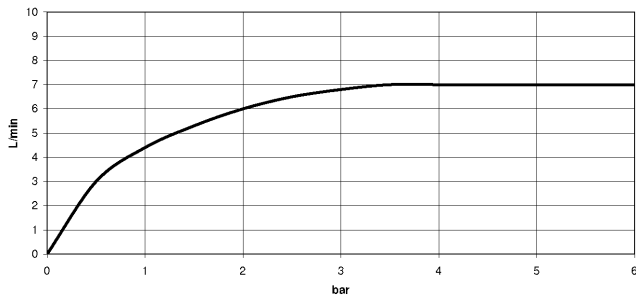

Recommended miscellaneous

Concealed wall elbow -

35 085 970 90

- max. recess depth 163 mm
- min. recess depth 90 mm

28 504 979

mm [inches]

Flow rate chart

Codes & Standards