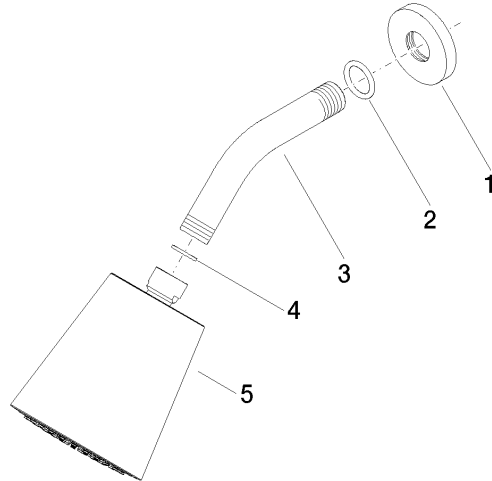

28 504 979

- 180-210mm projection
- ball-joint pivotable through 30°
- PURIFY RAIN, max. flow rate 7 l/min (at 3 bar)
- Function from: 6 l/min
- with anti-scale system
- spray head Ø 100mm
- rosette Ø 55 mm
- 1/2" connection

Recommended miscellaneous

Concealed wall elbow -

35 085 970 90

- max. recess depth 163 mm
- min. recess depth 90 mm

28 504 979

mm [inches]

Flow rate chart

Codes & Standards

DIN 4109

EN 1112

ISO 3822

Ü-Zeichen

Shower head - Brushed Dark Platinum

TARA

28 504 979

Certificates

DVGW_DW-
6517DN0

LGA_19

28 504 979

Product version from 4/1/2024

Shower head - Brushed Dark Platinum

TARA

28 504 979

Spare parts list