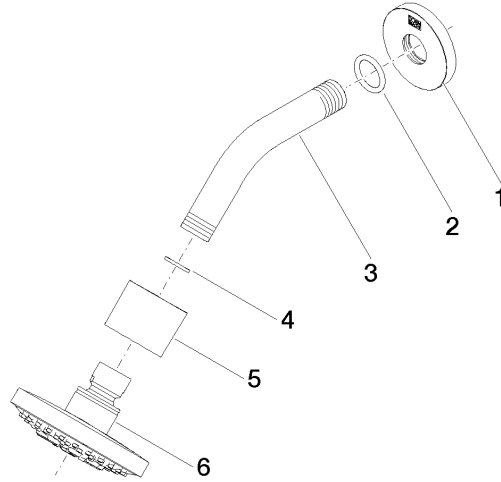

Shower head - Chrome

TARA

28 505 979

- 155mm projection
- ball-joint pivotable through 18° (in any direction)
- Three or five settings: PURIFY RAIN, COMPACT SOFT FLOW, COMPACT AQUAPRESSURE FLOW, max. flow rate 7.6 l/min (at 3 bar)
- with anti-scale system
- spray head Ø 100mm
- rosette Ø 60 mm
- 1/2" connection
- Function from: 5.5 l/min
- WRAS 2201056

Recommended miscellaneous

- Concealed wall elbow -** 35 085 970 90
- min. recess depth 90 mm
 - max. recess depth 163 mm

28 505 979

mm [inches]

Flow rate chart

Certificates

LGA_28661.

WRAS_2201056.

28 505 979

Spare parts list

No.	Item Number	Name	Quantity used	Delivery time
1	09 27 22 045-00	rosette	1	10
2	90 14 10 026 00 90	seal	1	2
3	09 11 03 011-00	connection	1	10
4	90 14 20 002 00 90	seal	1	2
5	09 11 01 191-00	cover	1	10
6	90 12 05 055 00-00	shower	1	10