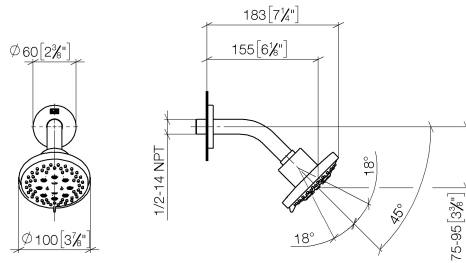

Shower head - Chrome

TARA

28 505 979

- 155mm projection
- ball-joint pivotable through 18° (in any direction)
- Three or five settings: PURIFY RAIN, COMPACT SOFT FLOW, COMPACT AQUAPRESSURE FLOW, max. flow rate 7.6 l/min (at 3 bar)
- with anti-scale system
- spray head Ø 100mm
- rosette Ø 60 mm
- 1/2" connection
- Function from: 5.5 l/min
- WRAS 2201056

Fits: TARA, LISSÉ, VAIA, META

	Chrome	28 505 979-00
	Brushed Platinum	28 505 979-06
	Platinum	28 505 979-08
	Dark Chrome	28 505 979-19
	Light Gold	28 505 979-26
	Brushed Light Gold	28 505 979-27
	Brushed Durabronze (23kt Gold)	28 505 979-28
	Matte Black	28 505 979-33
	Brushed Bronze	28 505 979-42
	Brushed Champagne (22kt Gold)	28 505 979-46
	Champagne (22kt Gold)	28 505 979-47
	Brushed Chrome	28 505 979-93
	Brushed Dark Platinum	28 505 979-99

Recommended miscellaneous

- Concealed wall elbow -** 35 085 970 90
- min. recess depth 90 mm
 - max. recess depth 163 mm

28 505 979

mm [inches]

Flow rate chart

Certificates

LGA_28661.

WRAS_2201056.

28 505 979

Spare parts list

No.	Item Number	Name	Quantity used	Delivery time
1	09 27 22 045-00	rosette	1	10
2	90 14 10 026 00 90	seal	1	2
3	09 11 03 011-00	connection	1	10
4	90 14 20 002 00 90	seal	1	2
5	09 11 01 191-00	cover	1	10
6	90 12 05 055 00-00	shower	1	10