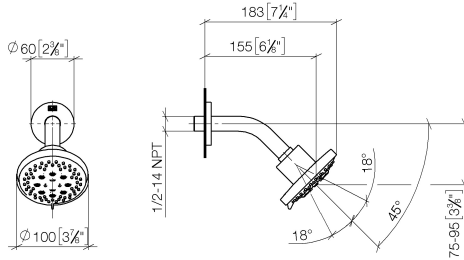

Shower head - Platinum

28 505 979 Product version from 3/9/2015

- 155mm projection
- ball-joint pivotable through 18° (in any direction)
- Three or five settings: COMPACT RAIN, COMPACT SOFT FLOW, COMPACT AQUAPRESSURE FLOW, max. flow rate 7.6 l/min (at 3 bar)
- with anti-scale system
- spray head Ø 100mm
- rosette Ø 60 mm
- 1/2" connection
- Function from: 5.5 l/min
- WRAS

Recommended miscellaneous

Concealed wall elbow -

- min. recess depth mm
- max. recess depth mm

35 085 970 90

Shower head - Platinum

28 505 979 Product version from 3/9/2015

mm [inches]

Flow rate chart

Codes & Standards

DIN 4109

ISO 3822

Scottish Water
Byelaws

UK Water Supply
Regulations

Ü-Zeichen

Shower head - Platinum

28 505 979 Product version from 3/9/2015

Certificates

LGA_28

WRAS_2201

Shower head - Platinum

28 505 979 Product version from 3/9/2015

Spare parts list

No.	Item Number	Name	Quantity used	Delivery time
1	09 27 22 045-08	rosette	1	40
2	90 14 10 026 00 90	seal	1	2
3	09 11 03 011-08	connection	1	40
4	90 14 20 002 00 90	seal	1	2
5	09 11 01 191-08	cover	1	40
6	90 12 05 055 00-08	shower	1	40