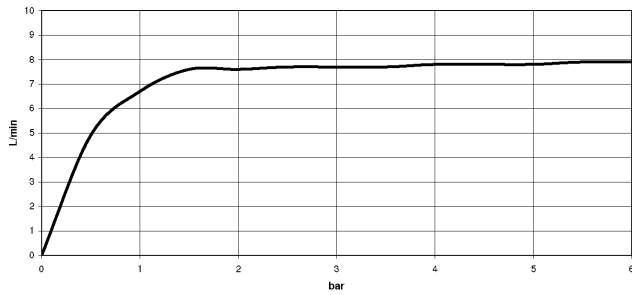

Shower head - Platinum

28 505 979 Product version from 3/9/2015

- 155mm projection
- ball-joint pivotable through 18° (in any direction)
- Three or five settings: COMPACT RAIN, COMPACT SOFT FLOW, COMPACT AQUAPRESSURE FLOW, max. flow rate 7.6 l/min (at 3 bar)
- with anti-scale system
- spray head Ø 100mm
- rosette Ø 60 mm
- 1/2" connection
- Function from: 5.5 l/min
- WRAS

Recommended miscellaneous

Concealed wall elbow -

- min. recess depth mm
- max. recess depth mm

35 085 970 90

Shower head - Platinum

28 505 979 Product version from 3/9/2015

mm [inches]

Flow rate chart