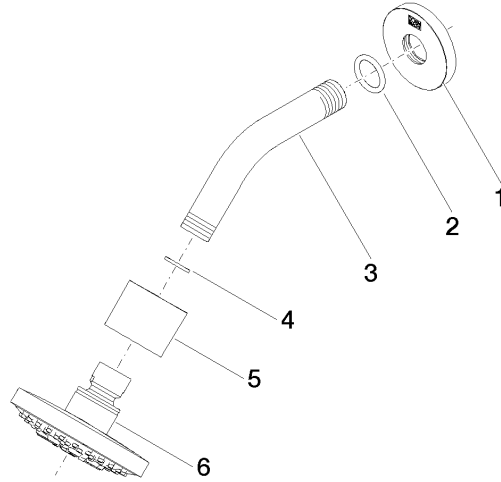

Shower head - Platinum

28 505 979 Product version from 3/9/2015

- 155mm projection
- ball-joint pivotable through 18° (in any direction)
- Three or five settings: COMPACT RAIN, COMPACT SOFT FLOW, COMPACT AQUAPRESSURE FLOW, max. flow rate 7.6 l/min (at 3 bar)
- with anti-scale system
- spray head Ø 100mm
- rosette Ø 60 mm
- 1/2" connection
- Function from: 5.5 l/min
- WRAS

Recommended miscellaneous

Concealed wall elbow -

- min. recess depth mm
- max. recess depth mm

35 085 970 90

Shower head - Platinum

28 505 979 Product version from 3/9/2015

mm [inches]

Flow rate chart

Codes & Standards

DIN 4109

ISO 3822

Scottish Water
Byelaws

UK Water Supply
Regulations

Ü-Zeichen

Shower head - Platinum

28 505 979 Product version from 3/9/2015

Certificates

LGA_28

WRAS_2201

Shower head - Platinum

28 505 979 Product version from 3/9/2015

Spare parts list

No.	Item Number	Name	Quantity used	Delivery time
1	09 27 22 045-08	rosette	1	40
2	90 14 10 026 00 90	seal	1	2
3	09 11 03 011-08	connection	1	40
4	90 14 20 002 00 90	seal	1	2
5	09 11 01 191-08	cover	1	40
6	90 12 05 055 00-08	shower	1	40