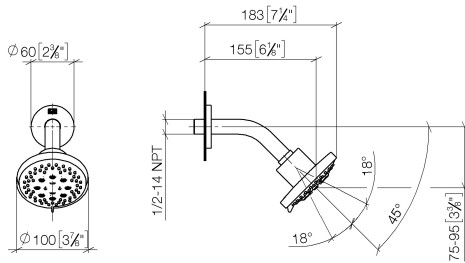

Shower head - Champagne (22kt Gold)

28 505 979 Product version from 3/9/2015

- 155mm projection
- ball-joint pivotable through 18° (in any direction)
- Three or five settings: COMPACT RAIN, COMPACT SOFT FLOW, COMPACT AQUAPRESSURE FLOW, max. flow rate 7.6 l/min (at 3 bar)
- with anti-scale system
- spray head Ø 100mm
- rosette Ø 60 mm
- 1/2" connection
- Function from: 5.5 l/min
- WRAS

Recommended miscellaneous

Concealed wall elbow -

- min. recess depth mm
- max. recess depth mm

35 085 970 90

Shower head - Champagne (22kt Gold)

28 505 979 Product version from 3/9/2015

mm [inches]

Flow rate chart

Codes & Standards

DIN 4109

ISO 3822

Scottish Water
Byelaws

UK Water Supply
Regulations

Ü-Zeichen

Shower head - Champagne (22kt Gold)

28 505 979 Product version from 3/9/2015

Certificates

LGA_28

WRAS_2201

Shower head - Champagne (22kt Gold)

28 505 979 Product version from 3/9/2015

Spare parts list

No.	Item Number	Name	Quantity used	Delivery time
1	09 27 22 045-47	rosette	1	30
2	90 14 10 026 00 90	seal	1	2
3	09 11 03 011-47	connection	1	30
4	90 14 20 002 00 90	seal	1	2
5	09 11 01 191-47	cover	1	60
6	90 12 05 055 00-47	shower	1	60