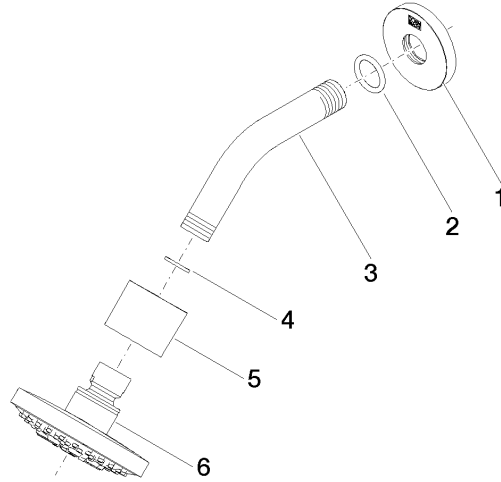

Shower head - Champagne (22kt Gold)

28 505 979 Product version from 3/9/2015

- 155mm projection
- ball-joint pivotable through 18° (in any direction)
- Three or five settings: COMPACT RAIN, COMPACT SOFT FLOW, COMPACT AQUAPRESSURE FLOW, max. flow rate 7.6 l/min (at 3 bar)
- with anti-scale system
- spray head Ø 100mm
- rosette Ø 60 mm
- 1/2" connection
- Function from: 5.5 l/min
- WRAS

Recommended miscellaneous

Concealed wall elbow -

- min. recess depth mm
- max. recess depth mm

35 085 970 90

Shower head - Champagne (22kt Gold)

28 505 979 Product version from 3/9/2015

mm [inches]

Flow rate chart

Codes & Standards

DIN 4109

ISO 3822

Scottish Water
Byelaws

UK Water Supply
Regulations

Ü-Zeichen

Shower head - Champagne (22kt Gold)

28 505 979 Product version from 3/9/2015

Certificates

LGA_28

WRAS_2201

Shower head - Champagne (22kt Gold)

28 505 979 Product version from 3/9/2015

Spare parts list

No.	Item Number	Name	Quantity used	Delivery time
1	09 27 22 045-47	rosette	1	30
2	90 14 10 026 00 90	seal	1	2
3	09 11 03 011-47	connection	1	30
4	90 14 20 002 00 90	seal	1	2
5	09 11 01 191-47	cover	1	60
6	90 12 05 055 00-47	shower	1	60