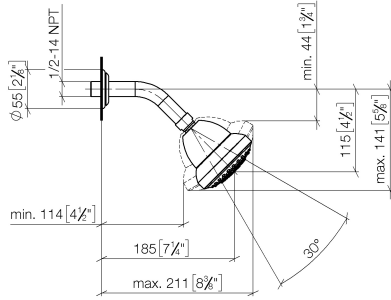

28 508 360

- 200mm projection
- ball-joint pivotable through 30°
- Three settings: PURIFY RAIN, COMPACT SOFT FLOW, COMPACT AQUAPRESSURE FLOW, max. flow rate 9 l/min (at 3 bar)
- Function from: 7 l/min
- with anti-scale system
- spray head Ø 94mm
- rosette Ø 55 mm
- 1/2" connection

Recommended miscellaneous

Concealed wall elbow - 35 085 970 90

- min. recess depth 90 mm
- max. recess depth 163 mm

28 508 360

mm [inches]

Flow rate chart

28 508 360

Spare parts list

No.	Item Number	Name	Quantity used	Delivery time
1	09 27 35 003-00	rosette	1	10
2	90 14 10 026 00 90	seal	1	2
3	09 11 03 011-00	connection	1	10
4	04 12 11 120 00-00	shower	1	10