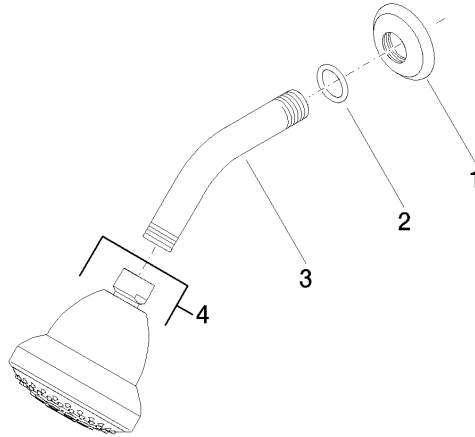

28 508 360

- 200mm projection
- ball-joint pivotable through 30°
- Three settings: PURIFY RAIN, COMPACT SOFT FLOW, COMPACT AQUAPRESSURE FLOW, max. flow rate 9 l/min (at 3 bar)
- Function from: 7 l/min
- with anti-scale system
- spray head Ø 94mm
- rosette Ø 55 mm
- 1/2" connection

Recommended miscellaneous

Concealed wall elbow - 35 085 970 90

- min. recess depth 90 mm
- max. recess depth 163 mm

28 508 360

mm [inches]

Flow rate chart

28 508 360

Spare parts list

No.	Item Number	Name	Quantity used	Delivery time
1	09 27 35 003-00	rosette	1	10
2	90 14 10 026 00 90	seal	1	2
3	09 11 03 011-00	connection	1	10
4	04 12 11 120 00-00	shower	1	10