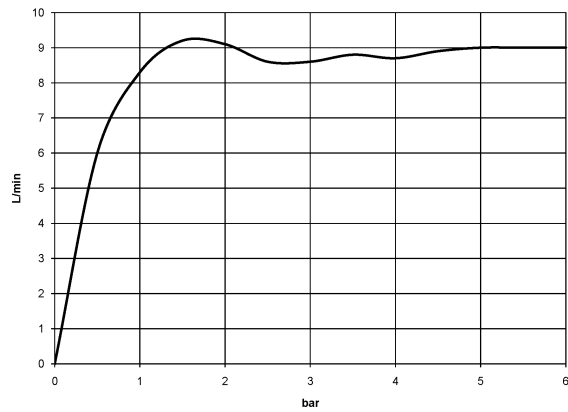

28 508 360

- 200mm projection
- ball-joint pivotable through 30°
- Three settings: PURIFY RAIN, COMPACT SOFT FLOW, COMPACT AQUAPRESSURE FLOW, max. flow rate 9 l/min (at 3 bar)
- Function from: 7 l/min
- with anti-scale system
- spray head Ø 94mm
- rosette Ø 55 mm
- 1/2" connection

Recommended miscellaneous

Concealed wall elbow - 35 085 970 90

- min. recess depth 90 mm
- max. recess depth 163 mm

28 508 360

mm [inches]

Flow rate chart

28 508 360

Spare parts list

No.	Item Number	Name	Quantity used	Delivery time
1	09 27 35 003-00	rosette	1	10
2	90 14 10 026 00 90	seal	1	2
3	09 11 03 011-00	connection	1	10
4	04 12 11 120 00-00	shower	1	10