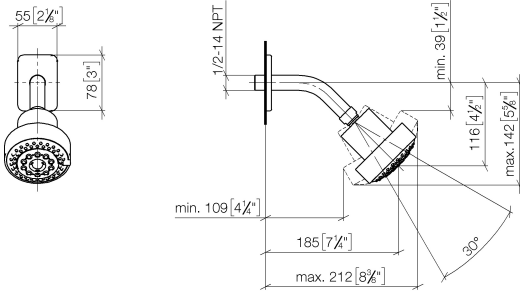

28 508 710

- 200mm projection
- ball-joint pivotable through 30°
- Three settings: PURIFY RAIN, COMPACT SOFT FLOW, COMPACT AQUAPRESSURE FLOW, max. flow rate 9 l/min (at 3 bar)
- with anti-scale system
- spray head Ø 92mm
- rosette 78 x 55 mm
- 1/2" connection
- Function from: 7 l/min

	Chrome	28 508 710-00
	Chrome	28 508 710-00 0010
	Brushed Platinum	28 508 710-06
	Brushed Platinum	28 508 710-06 0010

Recommended miscellaneous

- Concealed wall elbow -** 35 085 970 90
- min. recess depth 90 mm
 - max. recess depth 163 mm

28 508 710

mm [inches]

Flow rate chart

28 508 710

Spare parts list

No.	Item Number	Name	Quantity used	Delivery time
1	09 27 71 004-00	rosette	1	10
2	09 31 11 048 90	pin	1	2
3	09 14 10 098 90	seal	1	2
4	09 11 03 011-00	connection	1	10
5	04 12 11 110 00-00	shower	1	10