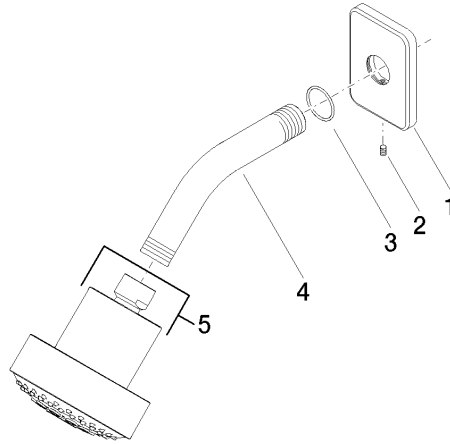

28 508 710

- 200mm projection
- ball-joint pivotable through 30°
- Three settings: PURIFY RAIN, COMPACT SOFT FLOW, COMPACT AQUAPRESSURE FLOW, max. flow rate 9 l/min (at 3 bar)
- with anti-scale system
- spray head Ø 92mm
- rosette 78 x 55 mm
- 1/2" connection
- Function from: 7 l/min

	Chrome	28 508 710-00
	Chrome	28 508 710-00 0010
	Brushed Platinum	28 508 710-06
	Brushed Platinum	28 508 710-06 0010

Recommended miscellaneous

- Concealed wall elbow -** 35 085 970 90
- min. recess depth 90 mm
 - max. recess depth 163 mm

28 508 710

mm [inches]

Flow rate chart

28 508 710

Spare parts list

No.	Item Number	Name	Quantity used	Delivery time
1	09 27 71 004-00	rosette	1	10
2	09 31 11 048 90	pin	1	2
3	09 14 10 098 90	seal	1	2
4	09 11 03 011-00	connection	1	10
5	04 12 11 110 00-00	shower	1	10