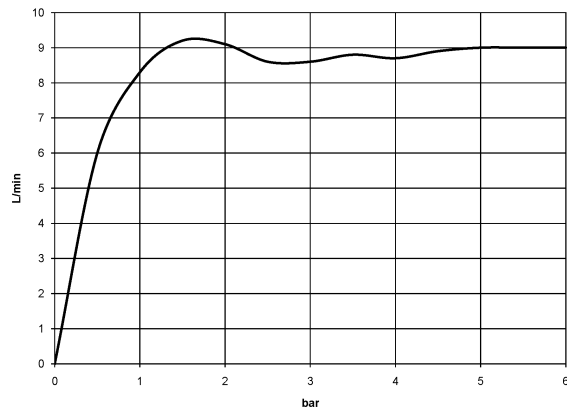

28 508 710

- 200mm projection
- ball-joint pivotable through 30°
- Three settings: PURIFY RAIN, COMPACT SOFT FLOW, COMPACT AQUAPRESSURE FLOW, max. flow rate 9 l/min (at 3 bar)
- with anti-scale system
- spray head Ø 92mm
- rosette 78 x 55 mm
- 1/2" connection
- Function from: 7 l/min

	Chrome	28 508 710-00
	Chrome	28 508 710-00 0010
	Brushed Platinum	28 508 710-06
	Brushed Platinum	28 508 710-06 0010

Recommended miscellaneous

- Concealed wall elbow -** 35 085 970 90
- min. recess depth 90 mm
 - max. recess depth 163 mm

28 508 710

mm [inches]

Flow rate chart

28 508 710

Spare parts list

No.	Item Number	Name	Quantity used	Delivery time
1	09 27 71 004-00	rosette	1	10
2	09 31 11 048 90	pin	1	2
3	09 14 10 098 90	seal	1	2
4	09 11 03 011-00	connection	1	10
5	04 12 11 110 00-00	shower	1	10