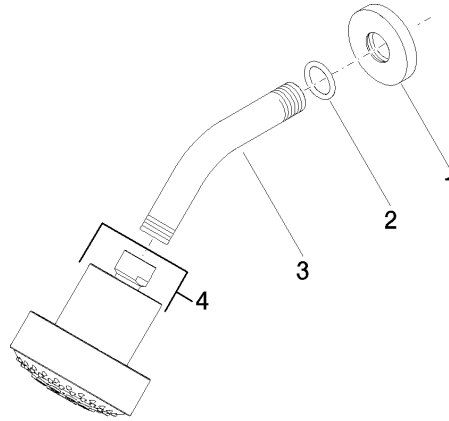

Shower head - Chrome

TARA

28 508 979

- 200mm projection
- ball-joint pivotable through 30°
- Three settings: PURIFY RAIN, COMPACT SOFT FLOW, COMPACT AQUAPRESSURE FLOW, max. flow rate 9 l/min (at 3 bar)
- Function from: 7 l/min
- with anti-scale system
- spray head Ø 92mm
- rosette Ø 55 mm
- 1/2" connection

28 508 979

Recommended miscellaneous

Concealed wall elbow - 35 085 970 90
•min. recess depth 90 mm
•max. recess depth 163 mm

28 508 979

mm [inches]

Flow rate chart

28 508 979

Spare parts list

No.	Item Number	Name	Quantity used	Delivery time
1	09 27 22 003-00	rosette	1	10
2	90 14 10 026 00 90	seal	1	2
3	09 11 03 011-00	connection	1	10
4	04 12 11 110 00-00	shower	1	10