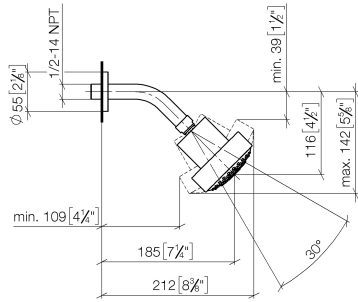

Shower head - Chrome

TARA

28 508 979

- 200mm projection
- ball-joint pivotable through 30°
- Three settings: PURIFY RAIN, COMPACT SOFT FLOW, COMPACT AQUAPRESSURE FLOW, max. flow rate 9 l/min (at 3 bar)
- Function from: 7 l/min
- with anti-scale system
- spray head Ø 92mm
- rosette Ø 55 mm
- 1/2" connection

28 508 979

Recommended miscellaneous

Concealed wall elbow - 35 085 970 90
•min. recess depth 90 mm
•max. recess depth 163 mm

28 508 979

mm [inches]

Flow rate chart

28 508 979

Spare parts list

No.	Item Number	Name	Quantity used	Delivery time
1	09 27 22 003-00	rosette	1	10
2	90 14 10 026 00 90	seal	1	2
3	09 11 03 011-00	connection	1	10
4	04 12 11 110 00-00	shower	1	10