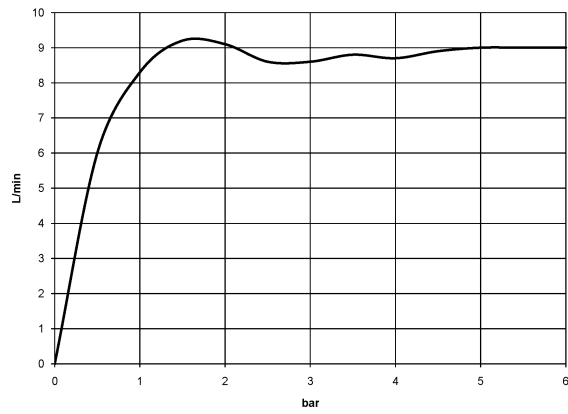

Shower head - Chrome

TARA

28 508 979

- 200mm projection
- ball-joint pivotable through 30°
- Three settings: PURIFY RAIN, COMPACT SOFT FLOW, COMPACT AQUAPRESSURE FLOW, max. flow rate 9 l/min (at 3 bar)
- Function from: 7 l/min
- with anti-scale system
- spray head Ø 92mm
- rosette Ø 55 mm
- 1/2" connection

28 508 979

Recommended miscellaneous

Concealed wall elbow - 35 085 970 90
•min. recess depth 90 mm
•max. recess depth 163 mm

28 508 979

mm [inches]

Flow rate chart

28 508 979

Spare parts list

No.	Item Number	Name	Quantity used	Delivery time
1	09 27 22 003-00	rosette	1	10
2	90 14 10 026 00 90	seal	1	2
3	09 11 03 011-00	connection	1	10
4	04 12 11 110 00-00	shower	1	10