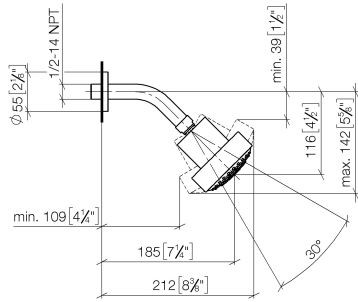

Shower head - Platinum

28 508 979 Product version from 6/1/2024

- 200mm projection
- ball-joint pivotable through 30°
- Three settings: COMPACT RAIN, COMPACT SOFT FLOW, COMPACT AQUAPRESSURE FLOW, max. flow rate 9 l/min (at 3 bar)
- Function from: 7 l/min
- with anti-scale system
- spray head Ø 92mm
- rosette Ø 55 mm
- 1/2" connection

Shower head - Platinum

28 508 979 Product version from 6/1/2024

Recommended miscellaneous

Concealed wall elbow -

•min. recess depth mm

•max. recess depth mm

35 085 970 90

Shower head - Platinum

28 508 979 Product version from 6/1/2024

mm [inches]

Flow rate chart

Shower head - Platinum

28 508 979 Product version from 6/1/2024

Spare parts list

No.	Item Number	Name	Quantity used	Delivery time
1	09 27 22 003-08	rosette	1	40
2	90 14 10 026 00 90	seal	1	2
3	09 11 03 011-08	connection	1	40
4	04 12 11 110 00-08	shower	1	40