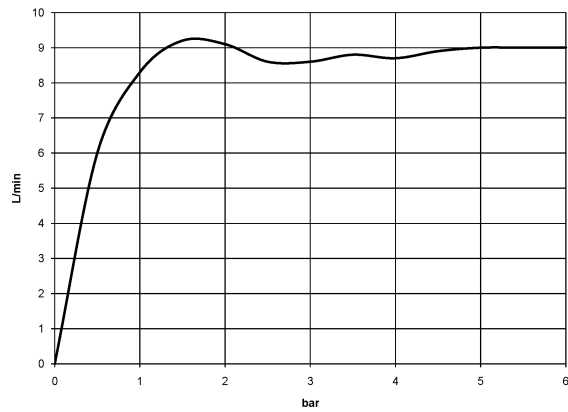

Shower head - Platinum

28 508 979 Product version from 6/1/2024

- 200mm projection
- ball-joint pivotable through 30°
- Three settings: COMPACT RAIN, COMPACT SOFT FLOW, COMPACT AQUAPRESSURE FLOW, max. flow rate 9 l/min (at 3 bar)
- Function from: 7 l/min
- with anti-scale system
- spray head Ø 92mm
- rosette Ø 55 mm
- 1/2" connection

	Platinum	28 508 979-08
	Chrome	28 508 979-00
	Chrome	28 508 979-00 0010
	Brushed Platinum	28 508 979-06
	Brushed Platinum	28 508 979-06 0010
	Platinum	28 508 979-08 0010
	Dark Chrome	28 508 979-19
	Dark Chrome	28 508 979-19 0010
	Light Gold	28 508 979-26 0010
	Light Gold	28 508 979-26
	Brushed Light Gold	28 508 979-27 0010
	Brushed Light Gold	28 508 979-27
	Brushed Durabrass (23kt Gold)	28 508 979-28
	Brushed Durabrass (23kt Gold)	28 508 979-28 0010
	Matte Black	28 508 979-33
	Matte Black	28 508 979-33 0010
	Brushed Bronze	28 508 979-42
	Brushed Bronze	28 508 979-42 0010
	Brushed Champagne (22kt Gold)	28 508 979-46
	Brushed Champagne (22kt Gold)	28 508 979-46 0010
	Champagne (22kt Gold)	28 508 979-47
	Champagne (22kt Gold)	28 508 979-47 0010
	Brushed Chrome	28 508 979-93
	Brushed Chrome	28 508 979-93 0010
	Brushed Dark Platinum	28 508 979-99 0010
	Brushed Dark Platinum	28 508 979-99

Shower head - Platinum

28 508 979 Product version from 6/1/2024

Recommended miscellaneous

Concealed wall elbow -

•min. recess depth mm

•max. recess depth mm

35 085 970 90

Shower head - Platinum

28 508 979 Product version from 6/1/2024

mm [inches]

Flow rate chart

Shower head - Platinum

28 508 979 Product version from 6/1/2024

Spare parts list

No.	Item Number	Name	Quantity used	Delivery time
1	09 27 22 003-08	rosette	1	40
2	90 14 10 026 00 90	seal	1	2
3	09 11 03 011-08	connection	1	40
4	04 12 11 110 00-08	shower	1	40