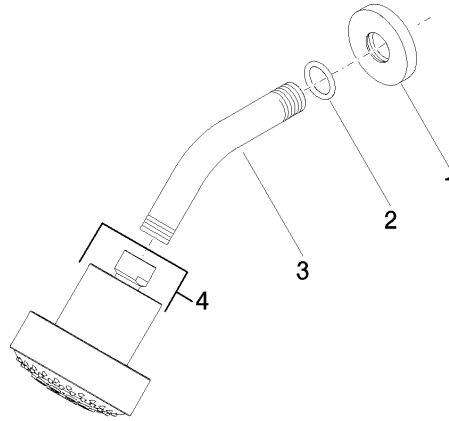

Shower head - Platinum

28 508 979 Product version from 6/1/2024

- 200mm projection
- ball-joint pivotable through 30°
- Three settings: COMPACT RAIN, COMPACT SOFT FLOW, COMPACT AQUAPRESSURE FLOW, max. flow rate 9 l/min (at 3 bar)
- Function from: 7 l/min
- with anti-scale system
- spray head Ø 92mm
- rosette Ø 55 mm
- 1/2" connection

Shower head - Platinum

28 508 979 Product version from 6/1/2024

Recommended miscellaneous

Concealed wall elbow -

•min. recess depth mm

•max. recess depth mm

35 085 970 90

Shower head - Platinum

28 508 979 Product version from 6/1/2024

mm [inches]

Flow rate chart

Shower head - Platinum

28 508 979 Product version from 6/1/2024

Spare parts list

No.	Item Number	Name	Quantity used	Delivery time
1	09 27 22 003-08	rosette	1	40
2	90 14 10 026 00 90	seal	1	2
3	09 11 03 011-08	connection	1	40
4	04 12 11 110 00-08	shower	1	40