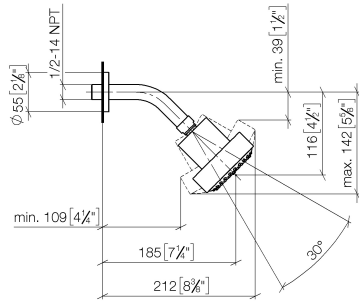

Shower head FlowReduce - Brushed Light Gold

28 508 979 Product version from 5/15/2020

- 200mm projection
- ball-joint pivotable through 30°
- Three settings: COMPACT RAIN, COMPACT SOFT FLOW, COMPACT AQUAPRESSURE FLOW, max. flow rate 6.8 l/min (at 3 bar)
- with anti-scale system
- spray head Ø 92mm
- rosette Ø 55 mm
- 1/2" connection
- This product can help a building meet the requirements of Green Building Rating Systems, e.g. LEED®, BREEAM®, DGNB

Shower head FlowReduce - Brushed Light Gold

28 508 979 Product version from 5/15/2020

Shower head FlowReduce - Brushed Light Gold

28 508 979 Product version from 5/15/2020

mm [inches]

Flow rate chart

Codes & Standards

DIN 4109

ISO 3822

Ü-Zeichen

Shower head FlowReduce - Brushed Light Gold

28 508 979 Product version from 5/15/2020

Certificates

LGA_38

Shower head FlowReduce - Brushed Light Gold

28 508 979 Product version from 5/15/2020

Parts for other finishes can be found here: [Chrome](#)

Spare parts list

No.	Item Number	Name	Quantity used	Delivery time
1	09 27 22 019-27	rosette	1	60
2	90 14 10 026 00 90	seal	1	2
3	09 11 03 011-27	connection	1	60
4	04 12 11 110 30-27	shower	1	-