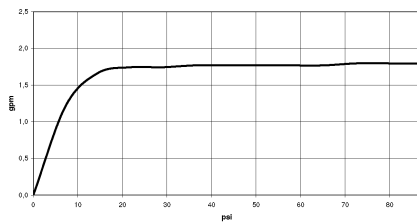

Shower head FlowReduce - Brushed Light Gold

28 508 979 Product version from 5/15/2020

- 200mm projection
- ball-joint pivotable through 30°
- Three settings: COMPACT RAIN, COMPACT SOFT FLOW, COMPACT AQUAPRESSURE FLOW, max. flow rate 6.8 l/min (at 3 bar)
- with anti-scale system
- spray head Ø 92mm
- rosette Ø 55 mm
- 1/2" connection
- This product can help a building meet the requirements of Green Building Rating Systems, e.g. LEED®, BREEAM®, DGNB

Shower head FlowReduce - Brushed Light Gold

28 508 979 Product version from 5/15/2020

Shower head FlowReduce - Brushed Light Gold

28 508 979 Product version from 5/15/2020

mm [inches]

Flow rate chart

Codes & Standards