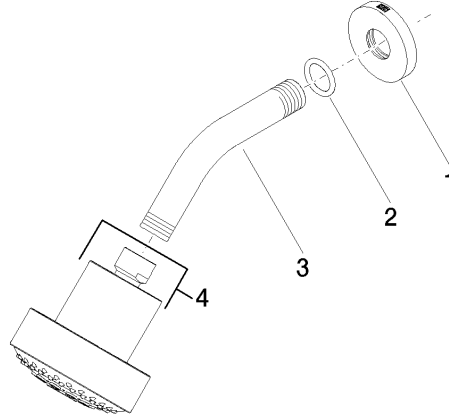

Shower head FlowReduce - Brushed Light Gold

28 508 979 Product version from 5/15/2020

- 200mm projection
- ball-joint pivotable through 30°
- Three settings: COMPACT RAIN, COMPACT SOFT FLOW, COMPACT AQUAPRESSURE FLOW, max. flow rate 6.8 l/min (at 3 bar)
- with anti-scale system
- spray head Ø 92mm
- rosette Ø 55 mm
- 1/2" connection
- This product can help a building meet the requirements of Green Building Rating Systems, e.g. LEED®, BREEAM®, DGNB

Shower head FlowReduce - Brushed Light Gold

28 508 979 Product version from 5/15/2020

Shower head FlowReduce - Brushed Light Gold

28 508 979 Product version from 5/15/2020

mm [inches]

Flow rate chart

Codes & Standards

DIN 4109

ISO 3822

Ü-Zeichen

Shower head FlowReduce - Brushed Light Gold

28 508 979 Product version from 5/15/2020

Certificates

LGA_38

Shower head FlowReduce - Brushed Light Gold

28 508 979 Product version from 5/15/2020

Parts for other finishes can be found here: [Chrome](#)

Spare parts list

No.	Item Number	Name	Quantity used	Delivery time
1	09 27 22 019-27	rosette	1	60
2	90 14 10 026 00 90	seal	1	2
3	09 11 03 011-27	connection	1	60
4	04 12 11 110 30-27	shower	1	-