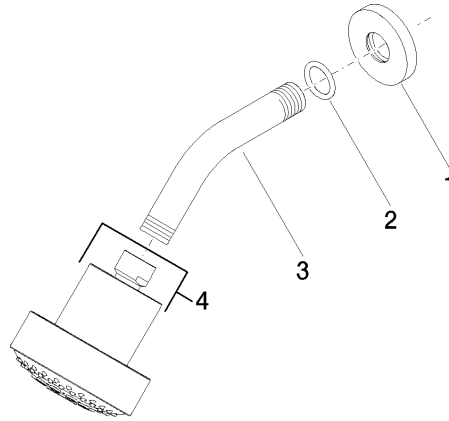

Shower head - Brushed Durabrass (23kt Gold)

28 508 979 Product version from 6/1/2024

- 200mm projection
- ball-joint pivotable through 30°
- Three settings: COMPACT RAIN, COMPACT SOFT FLOW, COMPACT AQUAPRESSURE FLOW, max. flow rate 9 l/min (at 3 bar)
- Function from: 7 l/min
- with anti-scale system
- spray head Ø 92mm
- rosette Ø 55 mm
- 1/2" connection

Shower head - Brushed Durabronz (23kt Gold)

28 508 979 Product version from 6/1/2024

Recommended miscellaneous

Concealed wall elbow -

- min. recess depth mm
- max. recess depth mm

35 085 970 90

Shower head - Brushed Durabronz (23kt Gold)

28 508 979 Product version from 6/1/2024

mm [inches]

Flow rate chart

Shower head - Brushed Durabronz (23kt Gold)

28 508 979 Product version from 6/1/2024

Spare parts list

No.	Item Number	Name	Quantity used	Delivery time
1	09 27 22 003-28	rosette	1	20
2	90 14 10 026 00 90	seal	1	2
3	09 11 03 011-28	connection	1	20
4	04 12 11 110 00-28	shower	1	-