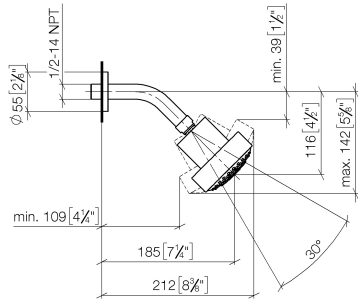

Shower head - Brushed Durabrass (23kt Gold)

28 508 979 Product version from 6/1/2024

- 200mm projection
- ball-joint pivotable through 30°
- Three settings: COMPACT RAIN, COMPACT SOFT FLOW, COMPACT AQUAPRESSURE FLOW, max. flow rate 9 l/min (at 3 bar)
- Function from: 7 l/min
- with anti-scale system
- spray head Ø 92mm
- rosette Ø 55 mm
- 1/2" connection

Shower head - Brushed Durabronz (23kt Gold)

28 508 979 Product version from 6/1/2024

Recommended miscellaneous

Concealed wall elbow -

- min. recess depth mm
- max. recess depth mm

35 085 970 90

Shower head - Brushed Durabronz (23kt Gold)

28 508 979 Product version from 6/1/2024

mm [inches]

Flow rate chart

Shower head - Brushed Durabronz (23kt Gold)

28 508 979 Product version from 6/1/2024

Spare parts list

No.	Item Number	Name	Quantity used	Delivery time
1	09 27 22 003-28	rosette	1	20
2	90 14 10 026 00 90	seal	1	2
3	09 11 03 011-28	connection	1	20
4	04 12 11 110 00-28	shower	1	-