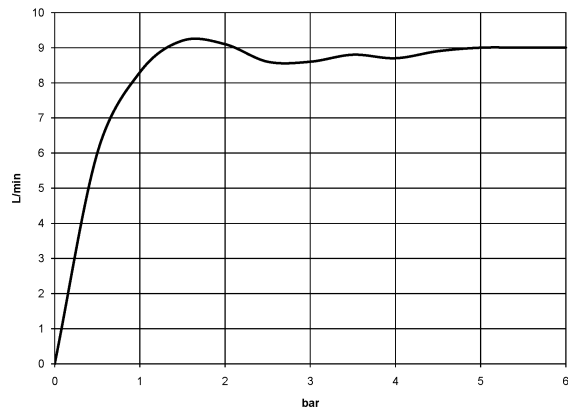

Shower head - Brushed Durabrass (23kt Gold)

28 508 979 Product version from 6/1/2024

- 200mm projection
- ball-joint pivotable through 30°
- Three settings: COMPACT RAIN, COMPACT SOFT FLOW, COMPACT AQUAPRESSURE FLOW, max. flow rate 9 l/min (at 3 bar)
- Function from: 7 l/min
- with anti-scale system
- spray head Ø 92mm
- rosette Ø 55 mm
- 1/2" connection

Shower head - Brushed Durabronz (23kt Gold)

28 508 979 Product version from 6/1/2024

Recommended miscellaneous

Concealed wall elbow -

- min. recess depth mm
- max. recess depth mm

35 085 970 90

Shower head - Brushed Durabronz (23kt Gold)

28 508 979 Product version from 6/1/2024

mm [inches]

Flow rate chart

Shower head - Brushed Durabronz (23kt Gold)

28 508 979 Product version from 6/1/2024

Spare parts list

No.	Item Number	Name	Quantity used	Delivery time
1	09 27 22 003-28	rosette	1	20
2	90 14 10 026 00 90	seal	1	2
3	09 11 03 011-28	connection	1	20
4	04 12 11 110 00-28	shower	1	-