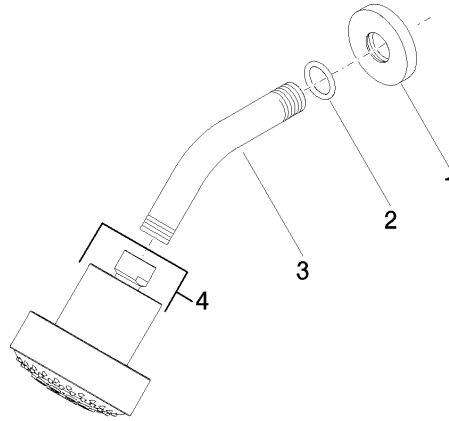

Shower head - Brushed Dark Platinum

28 508 979 Product version from 6/1/2024

- 200mm projection
- ball-joint pivotable through 30°
- Three settings: COMPACT RAIN, COMPACT SOFT FLOW, COMPACT AQUAPRESSURE FLOW, max. flow rate 9 l/min (at 3 bar)
- Function from: 7 l/min
- with anti-scale system
- spray head Ø 92mm
- rosette Ø 55 mm
- 1/2" connection

Shower head - Brushed Dark Platinum

28 508 979 Product version from 6/1/2024

Recommended miscellaneous

Concealed wall elbow -

- min. recess depth mm
- max. recess depth mm

35 085 970 90

Shower head - Brushed Dark Platinum

28 508 979 Product version from 6/1/2024

mm [inches]

Flow rate chart

Shower head - Brushed Dark Platinum

28 508 979 Product version from 6/1/2024

Spare parts list

No.	Item Number	Name	Quantity used	Delivery time
1	09 27 22 003-99	rosette	1	20
2	90 14 10 026 00 90	seal	1	2
3	09 11 03 011-99	connection	1	20
4	04 12 11 110 00-99	shower	1	60