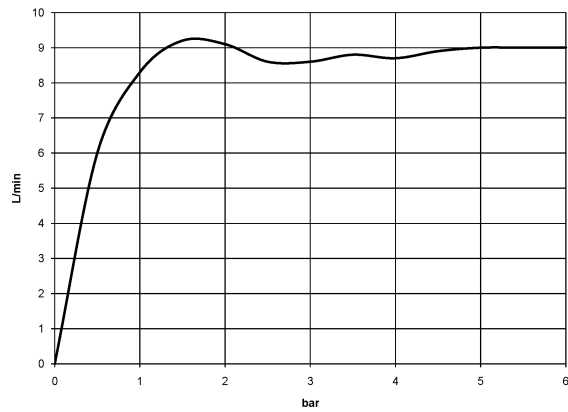

Shower head - Brushed Dark Platinum

28 508 979 Product version from 6/1/2024

- 200mm projection
- ball-joint pivotable through 30°
- Three settings: COMPACT RAIN, COMPACT SOFT FLOW, COMPACT AQUAPRESSURE FLOW, max. flow rate 9 l/min (at 3 bar)
- Function from: 7 l/min
- with anti-scale system
- spray head Ø 92mm
- rosette Ø 55 mm
- 1/2" connection

Shower head - Brushed Dark Platinum

28 508 979 Product version from 6/1/2024

Recommended miscellaneous

Concealed wall elbow -

- min. recess depth mm
- max. recess depth mm

35 085 970 90

Shower head - Brushed Dark Platinum

28 508 979 Product version from 6/1/2024

mm [inches]

Flow rate chart

Shower head - Brushed Dark Platinum

28 508 979 Product version from 6/1/2024

Spare parts list

No.	Item Number	Name	Quantity used	Delivery time
1	09 27 22 003-99	rosette	1	20
2	90 14 10 026 00 90	seal	1	2
3	09 11 03 011-99	connection	1	20
4	04 12 11 110 00-99	shower	1	60