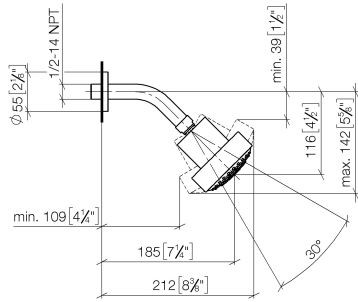

Shower head - Brushed Dark Platinum

28 508 979 Product version from 6/1/2024

- 200mm projection
- ball-joint pivotable through 30°
- Three settings: COMPACT RAIN, COMPACT SOFT FLOW, COMPACT AQUAPRESSURE FLOW, max. flow rate 9 l/min (at 3 bar)
- Function from: 7 l/min
- with anti-scale system
- spray head Ø 92mm
- rosette Ø 55 mm
- 1/2" connection

Shower head - Brushed Dark Platinum

28 508 979 Product version from 6/1/2024

Recommended miscellaneous

Concealed wall elbow -

- min. recess depth mm
- max. recess depth mm

35 085 970 90

Shower head - Brushed Dark Platinum

28 508 979 Product version from 6/1/2024

mm [inches]

Flow rate chart

Shower head - Brushed Dark Platinum

28 508 979 Product version from 6/1/2024

Spare parts list

No.	Item Number	Name	Quantity used	Delivery time
1	09 27 22 003-99	rosette	1	20
2	90 14 10 026 00 90	seal	1	2
3	09 11 03 011-99	connection	1	20
4	04 12 11 110 00-99	shower	1	60