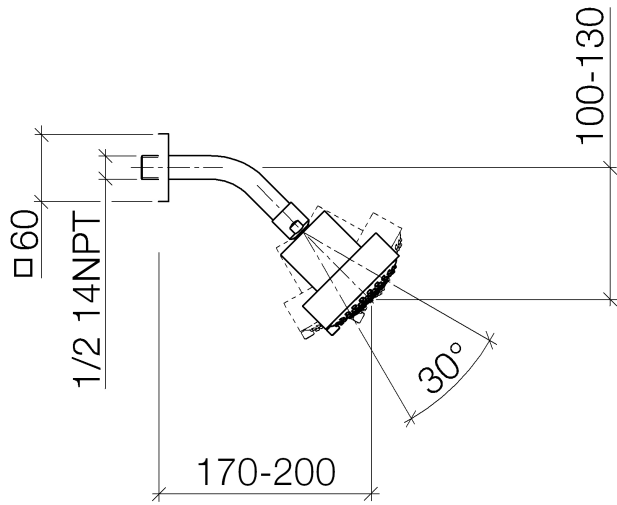

Shower head FlowReduce - Brushed Dark Platinum

28 508 980 Product version from 5/15/2020

- 200mm projection
- ball-joint pivotable through 30°
- Three settings: COMPACT RAIN, COMPACT SOFT FLOW, COMPACT AQUAPRESSURE FLOW, max. flow rate 6.8 l/min (at 3 bar)
- with anti-scale system
- spray head Ø 92mm
- rosette 60 x 60 mm
- 1/2" connection
- This product can help a building meet the requirements of Green Building Rating Systems, e.g. LEED®, BREEAM®, DGNB

Shower head FlowReduce - Brushed Dark Platinum

28 508 980 Product version from 5/15/2020

Flow rate chart

Codes & Standards

ASME A112.18.1 cUPC DIN 4109 EPA WaterSense

ISO 3822 Ü-Zeichen WaterSense

Shower head FlowReduce - Brushed Dark Platinum

28 508 980 Product version from 5/15/2020

Certificates

LGA_38

IAPMO_4976

IAPMO_11777

Shower head FlowReduce - Brushed Dark Platinum

28 508 980 Product version from 5/15/2020

Parts for other
finishes can be found
here: [Chrome](#)

Spare parts list

No.	Item Number	Name	Quantity used	Delivery time
1	09 27 98 003-99	rosette	1	20
2	09 31 11 048 90	pin	1	2
3	09 14 10 098 90	seal	1	2
4	09 11 03 011-99	connection	1	20
5	04 12 11 110 30-99	shower	1	20