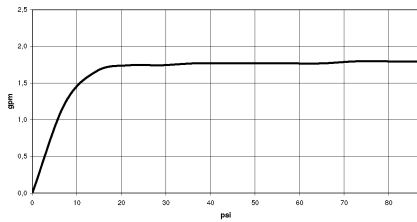

Shower head FlowReduce - Brushed Dark Platinum

28 508 980 Product version from 5/15/2020

- 200mm projection
- ball-joint pivotable through 30°
- Three settings: COMPACT RAIN, COMPACT SOFT FLOW, COMPACT AQUAPRESSURE FLOW, max. flow rate 6.8 l/min (at 3 bar)
- with anti-scale system
- spray head Ø 92mm
- rosette 60 x 60 mm
- 1/2" connection
- This product can help a building meet the requirements of Green Building Rating Systems, e.g. LEED®, BREEAM®, DGNB

	Brushed Dark Platinum	28 508 980-99 0010
	Chrome	28 508 980-00
	Chrome	28 508 980-00 0010
	Brushed Platinum	28 508 980-06
	Brushed Platinum	28 508 980-06 0010
	Platinum	28 508 980-08 0010
	Platinum	28 508 980-08
	Dark Chrome	28 508 980-19
	Dark Chrome	28 508 980-19 0010
	Brushed Light Gold	28 508 980-27 0010
	Brushed Light Gold	28 508 980-27
	Brushed Durabrass (23kt Gold)	28 508 980-28 0010
	Brushed Durabrass (23kt Gold)	28 508 980-28
	Matte Black	28 508 980-33
	Matte Black	28 508 980-33 0010
	Brushed Champagne (22kt Gold)	28 508 980-46
	Brushed Champagne (22kt Gold)	28 508 980-46 0010
	Champagne (22kt Gold)	28 508 980-47
	Champagne (22kt Gold)	28 508 980-47 0010
	Brushed Chrome	28 508 980-93
	Brushed Chrome	28 508 980-93 0010
	Brushed Dark Platinum	28 508 980-99

Shower head FlowReduce - Brushed Dark Platinum

28 508 980 Product version from 5/15/2020

Flow rate chart

Codes & Standards

ASME A112.18.1 cUPC DIN 4109 EPA WaterSense

ISO 3822 Ü-Zeichen WaterSense

Shower head FlowReduce - Brushed Dark Platinum