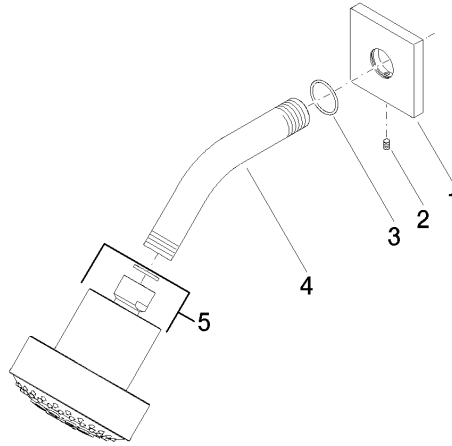

Shower head FlowReduce - Brushed Dark Platinum

28 508 980 Product version from 5/15/2020

- 200mm projection
- ball-joint pivotable through 30°
- Three settings: COMPACT RAIN, COMPACT SOFT FLOW, COMPACT AQUAPRESSURE FLOW, max. flow rate 6.8 l/min (at 3 bar)
- with anti-scale system
- spray head Ø 92mm
- rosette 60 x 60 mm
- 1/2" connection
- This product can help a building meet the requirements of Green Building Rating Systems, e.g. LEED®, BREEAM®, DGNB

28 508 980 Product version from 5/15/2020

Certificates

LGA_38

IAPMO_4976

IAPMO_11777

Shower head FlowReduce - Brushed Dark Platinum

28 508 980 Product version from 5/15/2020

Parts for other
finishes can be found
here: [Chrome](#)

Spare parts list

No.	Item Number	Name	Quantity used	Delivery time
1	09 27 98 003-99	rosette	1	20
2	09 31 11 048 90	pin	1	2
3	09 14 10 098 90	seal	1	2
4	09 11 03 011-99	connection	1	20
5	04 12 11 110 30-99	shower	1	20