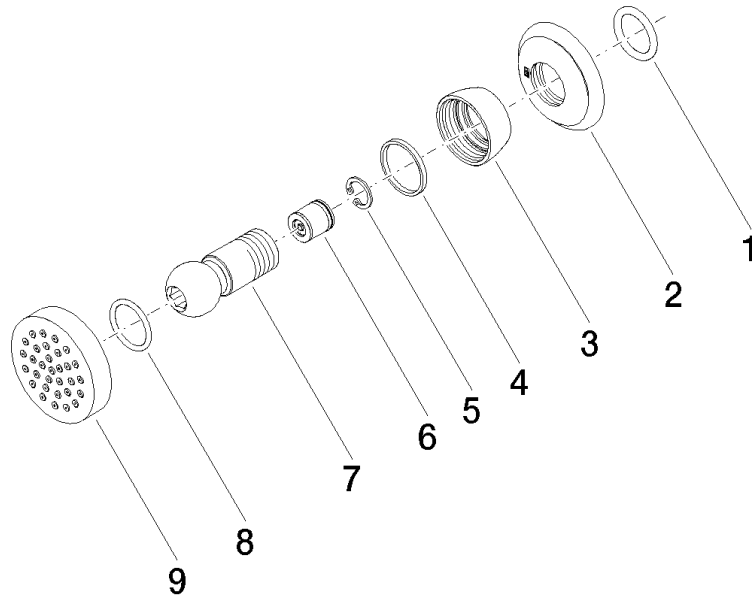

28 528 360

- spray head Ø 55mm
- ball-joint pivotable through 25° (in any direction)
- HORIZONTAL RAIN, max. flow rate 7 l/min (at 3 bar)
- rosette Ø 55 mm
- 1/2" connection

	Chrome	28 528 360-00
	Brushed Platinum	28 528 360-06
	Platinum	28 528 360-08
	Durabass (23kt Gold)	28 528 360-09
	Brushed Durabass (23kt Gold)	28 528 360-28
	Brushed Dark Platinum	28 528 360-99

Recommended miscellaneous

- Concealed wall elbow -** 35 085 970 90
- min. recess depth 90 mm
 - max. recess depth 163 mm

28 528 360

mm [inches]

Flow rate chart

Certificates

LGA_38652.

28 528 360

Spare parts list

No.	Item Number	Name	Quantity used	Delivery time
1	90 14 10 026 00 90	seal	1	2
2	09 27 35 003-00	rosette	1	10
3	09 23 30 027-00	nut	1	10
4	09 14 15 010 90	ring	1	2
5	09 16 01 014 90	ring	1	2
6	90 23 01 147 00 90	back-flow preventer	1	2
7	09 21 40 016-00	connection	1	10
8	09 14 10 015 90	seal	1	2
9	90 12 05 027 00-00	casing (completely)	1	10