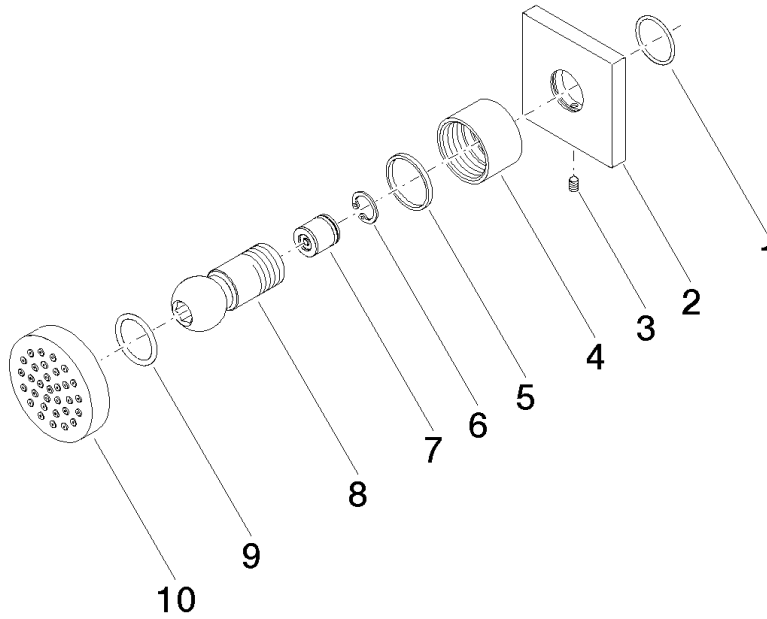

Body spray without volume control - Chrome

IMO

28 528 782

- spray head Ø 55mm
- ball-joint pivotable through 25° (in any direction)
- HORIZONTAL RAIN, max. flow rate 7 l/min (at 3 bar)
- anti-scale system
- rosette 60 x 60 mm
- 1/2" connection

Recommended miscellaneous

- Concealed wall elbow -** 35 085 970 90
- min. recess depth 90 mm
 - max. recess depth 163 mm

28 528 782

mm [inches]

Flow rate chart

Certificates

LGA_38652.

28 528 782

Spare parts list

No.	Item Number	Name	Quantity used	Delivery time
1	09 14 10 098 90	seal	1	2
2	09 27 98 003-00	rosette	1	10
3	09 31 11 048 90	pin	1	2
4	09 23 30 026-00	nut	1	10
5	09 14 15 010 90	ring	1	2
6	09 16 01 014 90	ring	1	2
7	90 23 01 147 00 90	back-flow preventer	1	2
8	09 21 40 016-00	connection	1	10
9	09 14 10 015 90	seal	1	2
10	90 12 05 027 00-00	casing (completely)	1	10