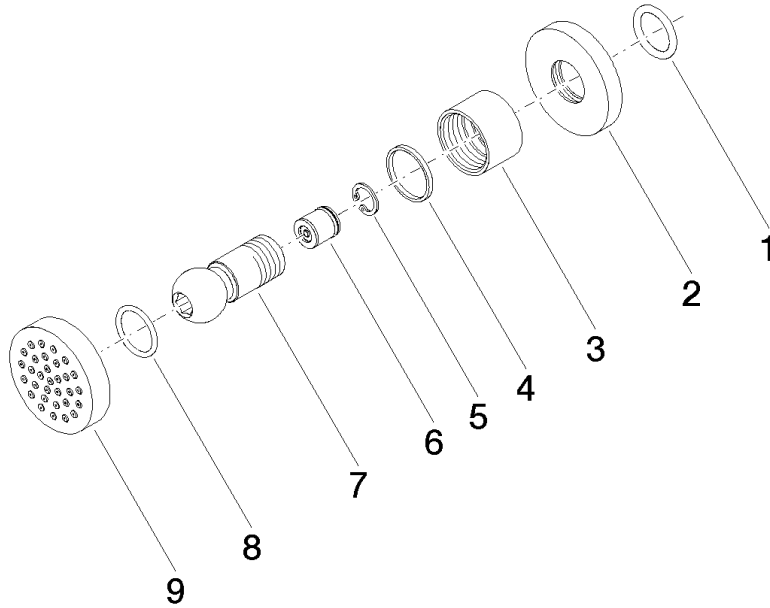

Body spray without volume control - Chrome

TARA

28 528 979

- spray head Ø 55mm
- ball-joint pivotable through 25° (in any direction)
- HORIZONTAL RAIN, max. flow rate 7 l/min (at 3 bar)
- with anti-scale system
- rosette Ø 55 mm
- 1/2" connection

Fits: TARA, LISSÉ, VAIA, META

	Chrome	28 528 979-00
	Brushed Platinum	28 528 979-06
	Platinum	28 528 979-08
	Durabrand (23kt Gold)	28 528 979-09
	Dark Chrome	28 528 979-19
	Light Gold	28 528 979-26
	Brushed Light Gold	28 528 979-27
	Brushed Durabrand (23kt Gold)	28 528 979-28
	Matte Black	28 528 979-33
	Brushed Bronze	28 528 979-42
	Brushed Champagne (22kt Gold)	28 528 979-46
	Champagne (22kt Gold)	28 528 979-47
	Brushed Chrome	28 528 979-93
	Brushed Dark Platinum	28 528 979-99

Recommended miscellaneous

- Concealed wall elbow -** 35 085 970 90
- min. recess depth 90 mm
 - max. recess depth 163 mm

28 528 979

mm [inches]

Flow rate chart

Certificates

LGA_38652.

28 528 979

Spare parts list

No.	Item Number	Name	Quantity used	Delivery time
1	90 14 10 026 00 90	seal	1	2
2	09 27 22 019-00	rosette	1	10
3	09 23 30 026-00	nut	1	10
4	09 14 15 010 90	ring	1	2
5	09 16 01 014 90	ring	1	2
6	90 23 01 147 00 90	back-flow preventer	1	2
7	09 21 40 016-00	connection	1	10
8	09 14 10 015 90	seal	1	2
9	90 12 05 027 00-00	casing (completely)	1	10