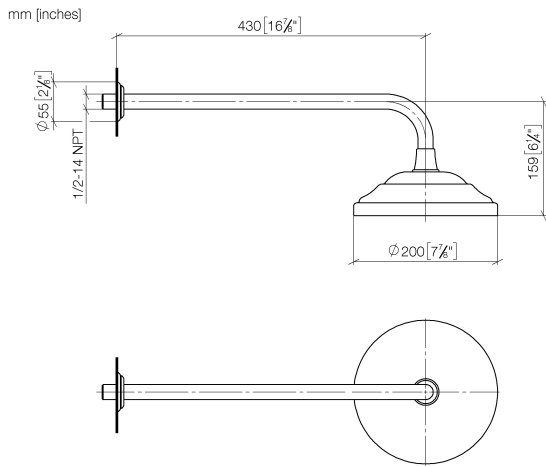

MADISON Rain shower with wall fixing 200 mm - Chrome

MADISON

28 545 977

- 435mm projection
- rain shower Ø 200 mm
- PURE RAIN, max. flow rate 14 l/min (at 3 bar)
- Function from: 8 l/min
- rosette Ø 55 mm
- 1/2" connection
- with anti-scale system

	Chrome	28 545 977-00
	brushed chrome	28 545 977-93
	Brushed Platinum	28 545 977-06
	Platinum	28 545 977-08
	Durabress (23kt Gold)	28 545 977-09
	Brushed Durabress (23kt Gold)	28 545 977-28
	Brushed Dark Platinum	28 545 977-99

Recommended miscellaneous

- Concealed wall elbow -** 35 085 970 90
- min. recess depth 90 mm
 - max. recess depth 163 mm

28 545 977

Flow rate chart

Certificates

DVGW_DW- LGA_38654.
6517DN0118.

28 545 977

Spare parts list

No.	Item Number	Name	Quantity used	Delivery time
1	09 27 35 003-00	rosette	1	10
2	90 14 10 026 00 90	seal	1	2
3	09 11 03 017-00	connection	1	10