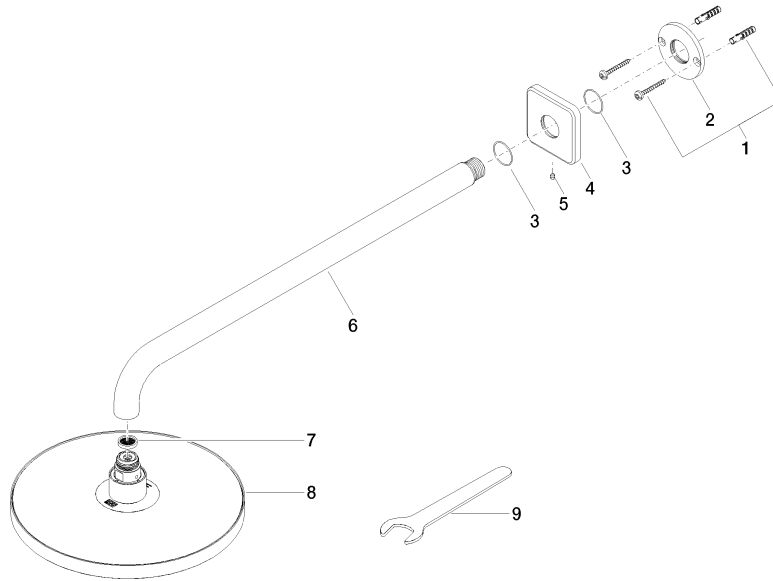

Rain shower with wall fixing FlowReduce 220 mm - Chrome

IMO

28 648 670

Fits: IMO, CYO

- 450mm projection
- rain shower Ø 220 mm
- rain flow
- max. flow 7 l/min
- Function from: 6 l/min
- rosette 65 x 65 mm
- 1/2" connection
- with anti-scale system
- quick clearing
- This product can help a building meet the requirements of Green Building Rating Systems, e.g. LEED®, BREEAM®, DGNB

28 648 670

mm [inches]

Flow rate chart

Certificates

LGA_38655.

28 648 670

Parts for other finishes can be found here: [Brushed Platinum](#)

Spare parts list

| No. | Item Number | Name | Quantity used | Delivery time |
|-----|--------------------|------------|---------------|---------------|
| 1 | 04 30 31 032 00 90 | fixing set | 1 | 2 |
| 2 | 09 17 20 120 90 | holder | 1 | 2 |
| 3 | 09 14 10 150 90 | seal | 1 | 2 |
| 4 | 09 27 67 015-00 | rosette | 1 | 10 |
| 5 | 90 31 11 038 00 90 | pin | 1 | 2 |
| 6 | 90 11 03 070 00-00 | pipe | 1 | 10 |
| 7 | 09 23 01 075 90 | insert | 1 | 2 |
| 8 | 90 12 05 092 20-00 | shower | 1 | 10 |
| 9 | 90 30 09 069 00 90 | key | 1 | 2 |