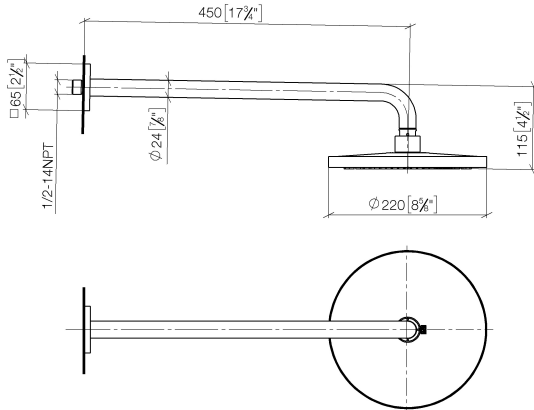

Rain shower with wall fixing FlowReduce 220 mm - Chrome

IMO

28 648 670

Fits: IMO, CYO

- 450mm projection
- rain shower Ø 220 mm
- rain flow
- max. flow 7 l/min
- Function from: 6 l/min
- rosette 65 x 65 mm
- 1/2" connection
- with anti-scale system
- quick clearing
- This product can help a building meet the requirements of Green Building Rating Systems, e.g. LEED®, BREEAM®, DGNB

| | | |
|---|-------------------------------|---------------|
|  | Chrome | 28 648 670-00 |
|  | Brushed Platinum | 28 648 670-06 |
|  | Platinum | 28 648 670-08 |
|  | Dark Chrome | 28 648 670-19 |
|  | Brushed Light Gold | 28 648 670-27 |
|  | Brushed Durabrass (23kt Gold) | 28 648 670-28 |
|  | Matte Black | 28 648 670-33 |
|  | Brushed Champagne (22kt Gold) | 28 648 670-46 |
|  | Champagne (22kt Gold) | 28 648 670-47 |
|  | Brushed Chrome | 28 648 670-93 |
|  | Brushed Dark Platinum | 28 648 670-99 |

28 648 670

mm [inches]

Flow rate chart

Certificates

LGA_38655.

28 648 670

Parts for other finishes can be found here: [Brushed Platinum](#)

Spare parts list

| No. | Item Number | Name | Quantity used | Delivery time |
|-----|--------------------|------------|---------------|---------------|
| 1 | 04 30 31 032 00 90 | fixing set | 1 | 2 |
| 2 | 09 17 20 120 90 | holder | 1 | 2 |
| 3 | 09 14 10 150 90 | seal | 1 | 2 |
| 4 | 09 27 67 015-00 | rosette | 1 | 10 |
| 5 | 90 31 11 038 00 90 | pin | 1 | 2 |
| 6 | 90 11 03 070 00-00 | pipe | 1 | 10 |
| 7 | 09 23 01 075 90 | insert | 1 | 2 |
| 8 | 90 12 05 092 20-00 | shower | 1 | 10 |
| 9 | 90 30 09 069 00 90 | key | 1 | 2 |