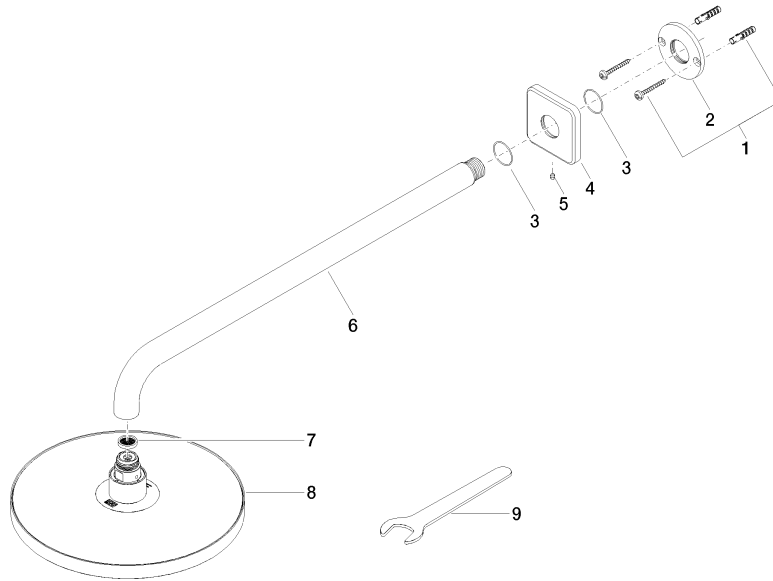

## Rain shower with wall fixing FlowReduce 220 mm - Matte Black

---

28 648 670 Product version from 4/1/2024

## Rain shower with wall fixing FlowReduce 220 mm - Matte Black

28 648 670 Product version from 4/1/2024

Parts for other finishes can be found here: [Chrome](#)

### Spare parts list

No.	Item Number	Name	Quantity used	Delivery time
1	04 30 31 032 00 90	fixing set	1	2
2	09 17 20 120 90	holder	1	2
3	09 14 10 150 90	seal	1	2
4	09 27 67 015-33	rosette	1	60
5	90 31 11 038 00 90	pin	1	2
6	90 11 03 070 00-33	pipe	1	30
7	09 23 01 075 90	insert	1	2
8	90 12 05 092 20-33	shower	1	30
9	90 30 09 069 00 90	key	1	2