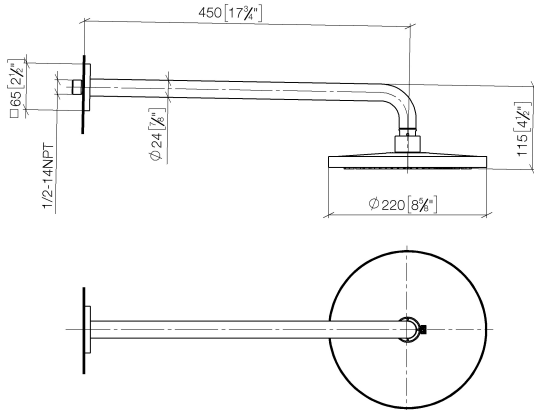

## Rain shower with wall fixing FlowReduce 220 mm - Matte Black

28 648 670 Product version from 4/1/2024

- 450mm projection
- rain shower Ø 220 mm
- rain flow
- max. flow 7 l/min
- Function from: 6 l/min
- rosette 65 x 65 mm
- 1/2" connection
- with anti-scale system
- quick clearing
- This product can help a building meet the requirements of Green Building Rating Systems, e.g. LEED®, BREEAM®, DGNB

## Rain shower with wall fixing FlowReduce 220 mm - Matte Black

28 648 670 Product version from 4/1/2024

mm [inches]

### Flow rate chart

### Spare parts list

No.	Item Number	Name	Quantity used	Delivery time
1	04 30 31 032 00 90	fixing set	1	2
2	09 17 20 120 90	holder	1	2
3	09 14 10 150 90	seal	1	2
4	09 27 67 015-33	rosette	1	60
5	90 31 11 038 00 90	pin	1	2
6	90 11 03 070 00-33	pipe	1	30
7	09 23 01 075 90	insert	1	2
8	90 12 05 092 20-33	shower	1	30
9	90 30 09 069 00 90	key	1	2