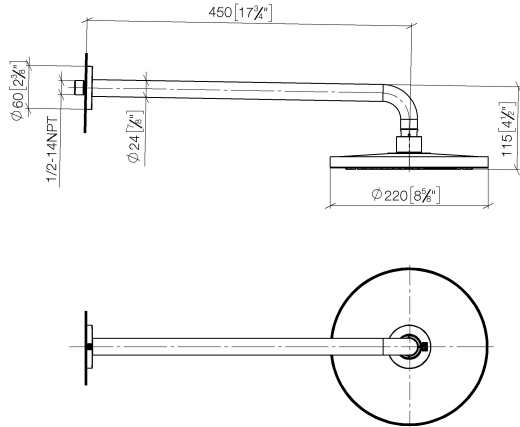

Rain shower with wall fixing FlowReduce 220 mm - Brushed Light Gold

28 648 970

- 450mm projection
- rain shower Ø 220 mm
- PURE RAIN, max. flow rate 7 l/min (at 3 bar)
- Function from: 6 l/min
- rosette Ø 60 mm
- 1/2" connection
- with anti-scale system
- quick clearing
- This product can help a building meet the requirements of Green Building Rating Systems, e.g. LEED®, BREEAM®, DGNB

	Brushed Light Gold	28 648 970-27
	Chrome	28 648 970-00
	Brushed Platinum	28 648 970-06
	Platinum	28 648 970-08
	Dark Chrome	28 648 970-19
	Light Gold	28 648 970-26
	Brushed Durabronze (23kt Gold)	28 648 970-28
	Matte Black	28 648 970-33
	Brushed Bronze	28 648 970-42
	Brushed Champagne (22kt Gold)	28 648 970-46
	Champagne (22kt Gold)	28 648 970-47
	Brushed Chrome	28 648 970-93
	Brushed Dark Platinum	28 648 970-99

Rain shower with wall fixing FlowReduce 220 mm - Brushed Light Gold

28 648 970

mm [inches]

Codes & Standards

DIN 4109

ISO 3822

Ü-Zeichen

Certificates

LGA_38

Rain shower with wall fixing FlowReduce 220 mm - Brushed Light Gold

28 648 970

Parts for other
finishes can be found
here: [Chrome](#)