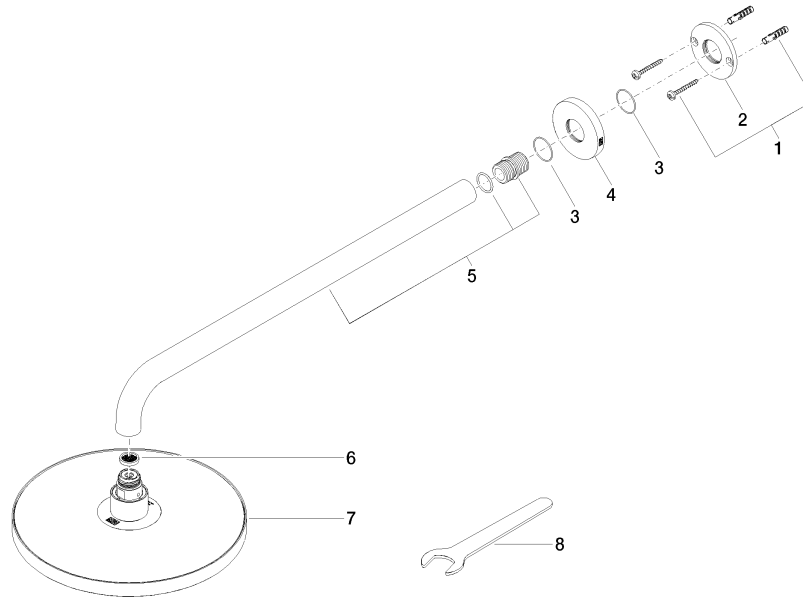

## Rain shower with wall fixing 220 mm - Chrome

TARA

28 649 970 Product version from 3/13/2017

- 450mm projection
- rain shower Ø 220 mm
- PURE RAIN, max. flow rate 14 l/min (at 3 bar)
- Function from: 7 l/min
- rosette Ø 60 mm
- 1/2" connection
- with anti-scale system
- quick clearing
- WRAS

### Recommended miscellaneous

**Concealed wall elbow -**

35 085 970 90

- min. recess depth mm
- max. recess depth mm

28 649 970 Product version from 3/13/2017

mm [inches]

**Flow rate chart**

**Codes & Standards**

## Rain shower with wall fixing 220 mm - Chrome

---

TARA

28 649 970 Product version from 3/13/2017

### Spare parts list

No.	Item Number	Name	Quantity used	Delivery time
1	04 30 31 032 00 90	fixing set	1	2
2	09 17 20 120 90	holder	1	2
3	09 14 10 150 90	seal	2	2
4	09 27 97 015-00	rosette	1	10
5	90 11 03 070 00-00	pipe	1	10
6	09 23 01 075 90	insert	1	2
7	04 12 05 092 00-00	shower	1	10
8	90 30 09 069 00 90	key	1	2