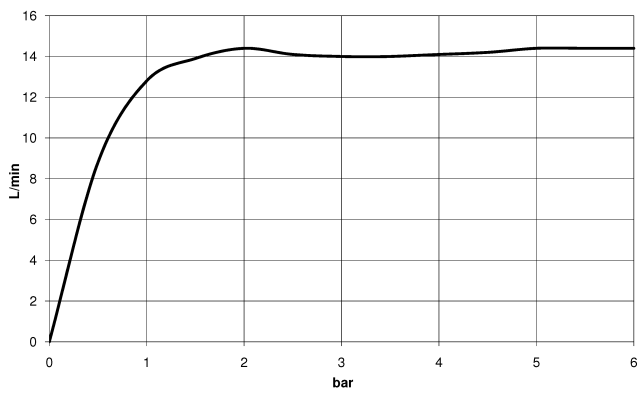

## Rain shower with wall fixing 220 mm - Chrome

TARA

28 649 970 Product version from 3/13/2017

- 450mm projection
- rain shower Ø 220 mm
- PURE RAIN, max. flow rate 14 l/min (at 3 bar)
- Function from: 7 l/min
- rosette Ø 60 mm
- 1/2" connection
- with anti-scale system
- quick clearing
- WRAS

### Recommended miscellaneous

**Concealed wall elbow -**

35 085 970 90

- min. recess depth mm
- max. recess depth mm

28 649 970 Product version from 3/13/2017

mm [inches]

**Flow rate chart**

**Codes & Standards**