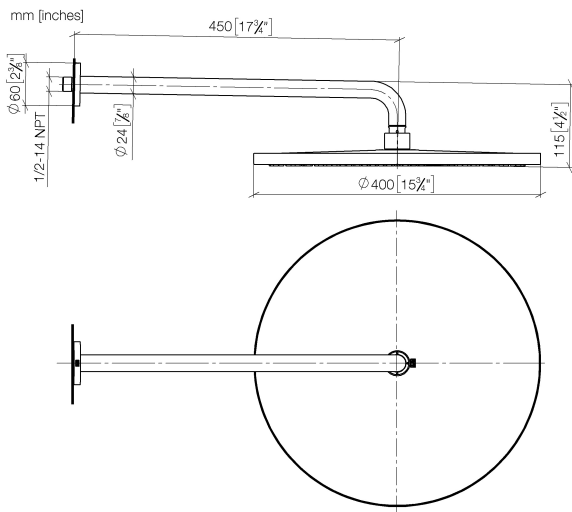

Rain shower with wall fixing FlowReduce 400 mm - Chrome

TARA

28 658 970

- 450mm projection
- rain shower Ø 400 mm
- PURE RAIN, max. flow rate 12 l/min (at 3 bar)
- Function from: 12 l/min
- rosette Ø 60 mm
- 1/2" connection
- with anti-scale system
- This product can help a building meet the requirements of Green Building Rating Systems, e.g. LEED®, BREEAM®, DGNB

Fits: TARA, LISSÉ, VAIA, META

To be provided by the customer. Zigbee Gateway!

| | | |
|---|-------------------------------------|---------------|
|  | Chrome | 28 658 970-00 |
|  | Brushed Platinum | 28 658 970-06 |
|  | Platinum | 28 658 970-08 |
|  | Dark Chrome | 28 658 970-19 |
|  | Light Gold | 28 658 970-26 |
|  | Brushed Light Gold | 28 658 970-27 |
|  | Brushed Durabronze (23kt Gold) | 28 658 970-28 |
|  | Matte Black | 28 658 970-33 |
|  | Brushed Bronze | 28 658 970-42 |
|  | Brushed Champagne (22kt Gold) | 28 658 970-46 |
|  | Champagne (22kt Gold) | 28 658 970-47 |
|  | Brushed Chrome | 28 658 970-93 |
|  | Brushed Dark Platinum | 28 658 970-99 |

28 658 970

Flow rate chart

Certificates

LGA_38661.

28 658 970

Parts for other finishes can be found here: Brushed Platinum

Spare parts list

| No. | Item Number | Name | Quantity used | Delivery time |
|-----|--------------------|------------|---------------|---------------|
| 1 | 04 30 31 032 00 90 | fixing set | 1 | 2 |
| 2 | 09 17 20 120 90 | holder | 1 | 2 |
| 3 | 09 14 10 150 90 | seal | 2 | 2 |
| 4 | 09 27 97 015-00 | rosette | 1 | 10 |
| 5 | 90 11 03 070 00-00 | pipe | 1 | 10 |
| 6 | 09 23 01 075 90 | insert | 1 | 2 |
| 7 | 90 12 05 090 20-00 | shower | 1 | 10 |
| 8 | 90 30 09 069 00 90 | key | 1 | 2 |