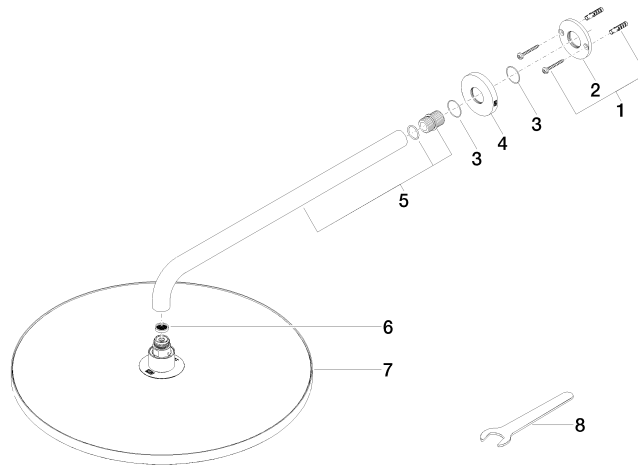

Rain shower with wall fixing FlowReduce 400 mm - Chrome

TARA

28 658 970

- 450mm projection
- rain shower Ø 400 mm
- PURE RAIN, max. flow rate 12 l/min (at 3 bar)
- Function from: 12 l/min
- rosette Ø 60 mm
- 1/2" connection
- with anti-scale system
- This product can help a building meet the requirements of Green Building Rating Systems, e.g. LEED®, BREEAM®, DGNB

Fits: TARA, LISSÉ, VAIA, META

To be provided by the customer. Zigbee Gateway!

| | | |
|---|-------------------------------------|---------------|
|  | Chrome | 28 658 970-00 |
|  | Brushed Platinum | 28 658 970-06 |
|  | Platinum | 28 658 970-08 |
|  | Dark Chrome | 28 658 970-19 |
|  | Light Gold | 28 658 970-26 |
|  | Brushed Light Gold | 28 658 970-27 |
|  | Brushed Durabronze (23kt Gold) | 28 658 970-28 |
|  | Matte Black | 28 658 970-33 |
|  | Brushed Bronze | 28 658 970-42 |
|  | Brushed Champagne (22kt Gold) | 28 658 970-46 |
|  | Champagne (22kt Gold) | 28 658 970-47 |
|  | Brushed Chrome | 28 658 970-93 |
|  | Brushed Dark Platinum | 28 658 970-99 |

28 658 970

Flow rate chart

Certificates

LGA_38661.

28 658 970

Parts for other finishes can be found here: Brushed Platinum

Spare parts list

| No. | Item Number | Name | Quantity used | Delivery time |
|-----|--------------------|------------|---------------|---------------|
| 1 | 04 30 31 032 00 90 | fixing set | 1 | 2 |
| 2 | 09 17 20 120 90 | holder | 1 | 2 |
| 3 | 09 14 10 150 90 | seal | 2 | 2 |
| 4 | 09 27 97 015-00 | rosette | 1 | 10 |
| 5 | 90 11 03 070 00-00 | pipe | 1 | 10 |
| 6 | 09 23 01 075 90 | insert | 1 | 2 |
| 7 | 90 12 05 090 20-00 | shower | 1 | 10 |
| 8 | 90 30 09 069 00 90 | key | 1 | 2 |