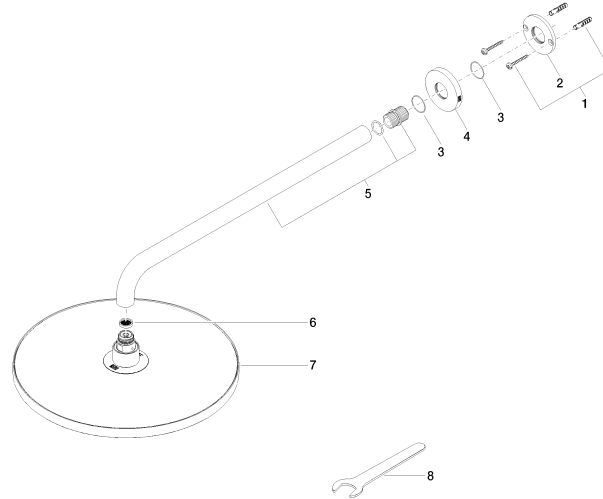

Rain shower with wall fixing FlowReduce 300 mm - Chrome

TARA

28 678 970

- 450mm projection
- rain shower Ø 300 mm
- PURE RAIN, max. flow rate 9 l/min (at 3 bar)
- Function from: 7 l/min
- rosette Ø 60 mm
- 1/2" connection
- with anti-scale system
- quick clearing
- This product can help a building meet the requirements of Green Building Rating Systems, e.g. LEED®, BREEAM®, DGNB

Fits: TARA, LISSÉ, VAIA, META

	Chrome	28 678 970-00
	Brushed Platinum	28 678 970-06
	Platinum	28 678 970-08
	Dark Chrome	28 678 970-19
	Light Gold	28 678 970-26
	Brushed Light Gold	28 678 970-27
	Brushed Durabronze (23kt Gold)	28 678 970-28
	Matte Black	28 678 970-33
	Brushed Bronze	28 678 970-42
	Brushed Champagne (22kt Gold)	28 678 970-46
	Champagne (22kt Gold)	28 678 970-47
	Brushed Chrome	28 678 970-93
	Brushed Dark Platinum	28 678 970-99

28 678 970

mm [inches]

Flow rate chart

Certificates

LGA\_29235.

28 678 970

Parts for other finishes can be found here: Brushed Platinum

### Spare parts list

No.	Item Number	Name	Quantity used	Delivery time
1	04 30 31 032 00 90	fixing set	1	2
2	09 17 20 120 90	holder	1	2
3	09 14 10 150 90	seal	2	2
4	09 27 97 015-00	rosette	1	10
5	90 11 03 070 00-00	pipe	1	10
6	09 23 01 075 90	insert	1	2
7	90 12 05 091 20-00	shower	1	10
8	90 30 09 069 00 90	key	1	2