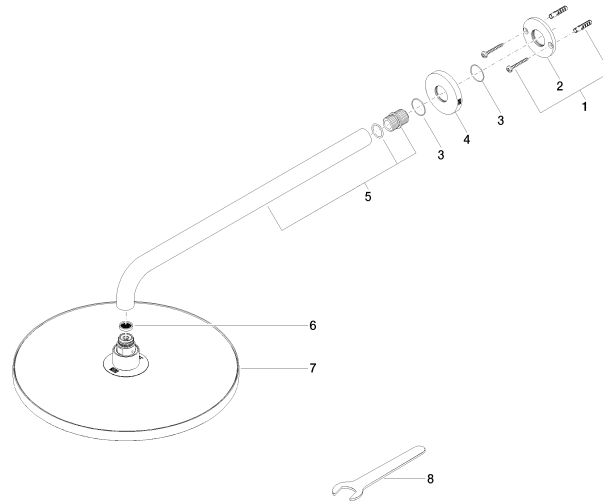

**Rain shower with wall fixing 300 mm - Chrome**

TARA

28 679 970

- 450mm projection
- rain shower Ø 300 mm
- PURE RAIN, max. flow rate 14 l/min (at 3 bar)
- Function from: 10 l/min
- rosette Ø 60 mm
- 1/2" connection
- with anti-scale system
- quick clearing
- WRAS 2212012

Fits: TARA, LISSÉ, VAIA, META

	Chrome	28 679 970-00
	Brushed Platinum	28 679 970-06
	Platinum	28 679 970-08
	Dark Chrome	28 679 970-19
	Light Gold	28 679 970-26
	Brushed Light Gold	28 679 970-27
	Brushed Durabrass (23kt Gold)	28 679 970-28
	Matte Black	28 679 970-33
	Brushed Bronze	28 679 970-42
	Brushed Champagne (22kt Gold)	28 679 970-46
	Champagne (22kt Gold)	28 679 970-47
	Brushed Chrome	28 679 970-93
	Brushed Dark Platinum	28 679 970-99

**Recommended miscellaneous**

- Concealed wall elbow -** 35 085 970 90
- min. recess depth 90 mm
  - max. recess depth 163 mm

28 679 970

mm [inches]

Flow rate chart

Certificates

WRAS\_2212012.

DVGW\_DW-  
6517DN0118.

## Spare parts list

No.	Item Number	Name	Quantity used	Delivery time
1	04 30 31 032 00 90	fixing set	1	2
2	09 17 20 120 90	holder	1	2
3	09 14 10 150 90	seal	2	2
4	09 27 97 015-00	rosette	1	10
5	90 11 03 070 00-00	pipe	1	10
6	09 23 01 075 90	insert	1	2
7	04 12 05 091 00-00	shower	1	10
8	90 30 09 069 00 90	key	1	2