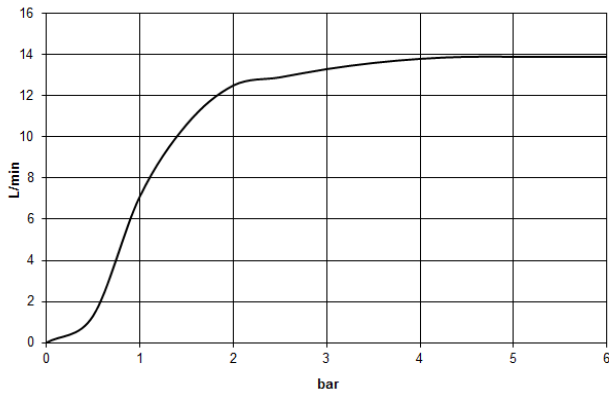

**Rain shower with wall fixing 300 mm - Chrome**

TARA

28 679 970

- 450mm projection
- rain shower Ø 300 mm
- PURE RAIN, max. flow rate 14 l/min (at 3 bar)
- Function from: 10 l/min
- rosette Ø 60 mm
- 1/2" connection
- with anti-scale system
- quick clearing
- WRAS 2212012

**Recommended miscellaneous**

- Concealed wall elbow -** 35 085 970 90
- min. recess depth 90 mm
  - max. recess depth 163 mm

28 679 970

mm [inches]

Flow rate chart

Certificates

WRAS\_2212012.

DVGW\_DW-  
6517DN0118.