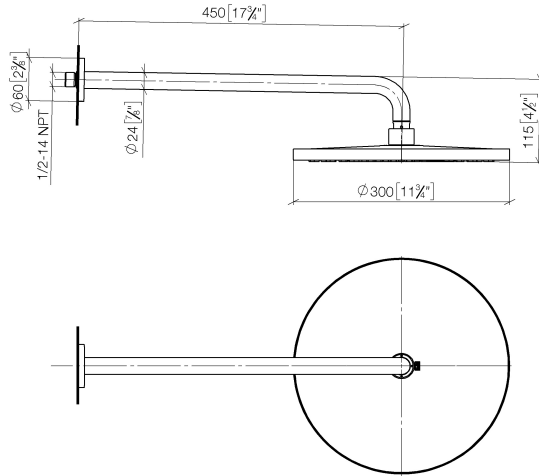

**Rain shower with wall fixing 300 mm - Chrome**

TARA

28 679 970

- 450mm projection
- rain shower Ø 300 mm
- PURE RAIN, max. flow rate 14 l/min (at 3 bar)
- Function from: 10 l/min
- rosette Ø 60 mm
- 1/2" connection
- with anti-scale system
- quick clearing
- WRAS 2212012

Fits: TARA, LISSÉ, VAIA, META

	Chrome	28 679 970-00
	Brushed Platinum	28 679 970-06
	Platinum	28 679 970-08
	Dark Chrome	28 679 970-19
	Light Gold	28 679 970-26
	Brushed Light Gold	28 679 970-27
	Brushed Durabrass (23kt Gold)	28 679 970-28
	Matte Black	28 679 970-33
	Brushed Bronze	28 679 970-42
	Brushed Champagne (22kt Gold)	28 679 970-46
	Champagne (22kt Gold)	28 679 970-47
	Brushed Chrome	28 679 970-93
	Brushed Dark Platinum	28 679 970-99

**Recommended miscellaneous**

- Concealed wall elbow -** 35 085 970 90
- min. recess depth 90 mm
  - max. recess depth 163 mm

28 679 970

mm [inches]

Flow rate chart

Certificates

WRAS\_2212012.

DVGW\_DW-  
6517DN0118.

## Spare parts list

No.	Item Number	Name	Quantity used	Delivery time
1	04 30 31 032 00 90	fixing set	1	2
2	09 17 20 120 90	holder	1	2
3	09 14 10 150 90	seal	2	2
4	09 27 97 015-00	rosette	1	10
5	90 11 03 070 00-00	pipe	1	10
6	09 23 01 075 90	insert	1	2
7	04 12 05 091 00-00	shower	1	10
8	90 30 09 069 00 90	key	1	2