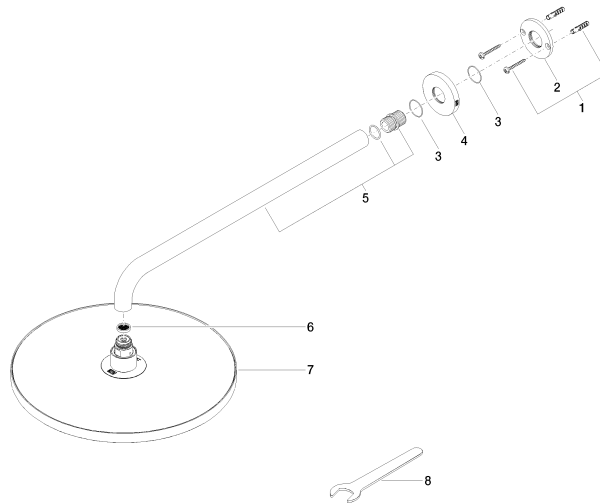

Rain shower with wall fixing 300 mm - Brushed Bronze

TARA

28 679 970

- 450mm projection
- rain shower Ø 300 mm
- PURE RAIN, max. flow rate 14 l/min (at 3 bar)
- Function from: 10 l/min
- rosette Ø 60 mm
- 1/2" connection
- with anti-scale system
- quick clearing
- WRAS 2212012

Recommended miscellaneous

- Concealed wall elbow -** 35 085 970 90
- min. recess depth 90 mm
 - max. recess depth 163 mm

28 679 970

mm [inches]

Flow rate chart

Codes & Standards

DIN 4109

EN 1112

ISO 3822

Scottish Water
Byelaws

UK Water Supply
Regulations

Ü-Zeichen

Rain shower with wall fixing 300 mm - Brushed Bronze

TARA

28 679 970

Certificates

LGA_29

DVGW_DW-
6517DN0

WRAS_2212

28 679 970

Product version from 3/13/2017

Rain shower with wall fixing 300 mm - Brushed Bronze

TARA

28 679 970