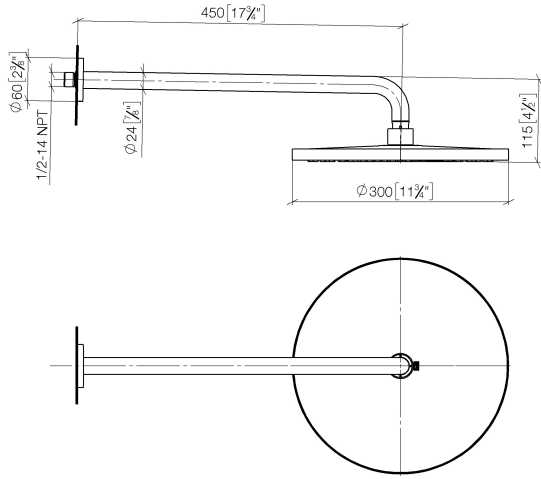

Rain shower with wall fixing 300 mm - Brushed Bronze

TARA

28 679 970

- 450mm projection
- rain shower Ø 300 mm
- PURE RAIN, max. flow rate 14 l/min (at 3 bar)
- Function from: 10 l/min
- rosette Ø 60 mm
- 1/2" connection
- with anti-scale system
- quick clearing
- WRAS 2212012

Fits: TARA, LISSÉ, VAIA, META

	Brushed Bronze	28 679 970-42
	Chrome	28 679 970-00
	Brushed Platinum	28 679 970-06
	Platinum	28 679 970-08
	Dark Chrome	28 679 970-19
	Light Gold	28 679 970-26
	Brushed Light Gold	28 679 970-27
	Brushed Durabronze (23kt Gold)	28 679 970-28
	Matte Black	28 679 970-33
	Brushed Champagne (22kt Gold)	28 679 970-46
	Champagne (22kt Gold)	28 679 970-47
	Brushed Chrome	28 679 970-93
	Brushed Dark Platinum	28 679 970-99

Recommended miscellaneous

- Concealed wall elbow -** 35 085 970 90
- min. recess depth 90 mm
 - max. recess depth 163 mm

28 679 970

mm [inches]

Flow rate chart

Codes & Standards

DIN 4109

EN 1112

ISO 3822

Scottish Water
Byelaws

UK Water Supply
Regulations

Ü-Zeichen

Rain shower with wall fixing 300 mm - Brushed Bronze

TARA

28 679 970

Certificates