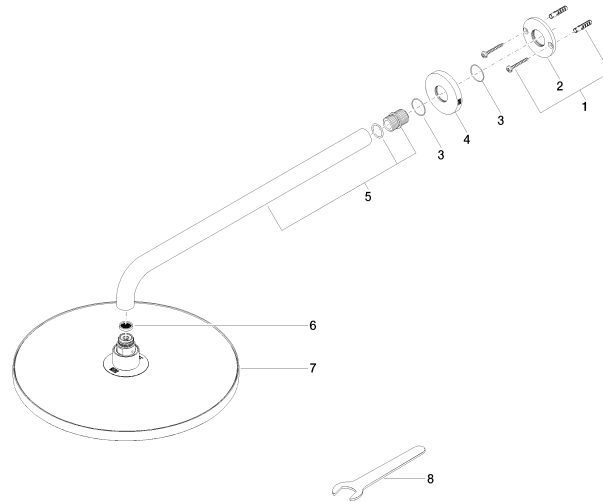

Rain shower with wall fixing 300 mm - Brushed Dark Platinum

TARA

28 679 970

- 450mm projection
- rain shower Ø 300 mm
- PURE RAIN, max. flow rate 14 l/min (at 3 bar)
- Function from: 10 l/min
- rosette Ø 60 mm
- 1/2" connection
- with anti-scale system
- quick clearing
- WRAS 2212012

Fits: TARA, LISSÉ, VAIA, META

	Brushed Dark Platinum	28 679 970-99
	Chrome	28 679 970-00
	Brushed Platinum	28 679 970-06
	Platinum	28 679 970-08
	Dark Chrome	28 679 970-19
	Light Gold	28 679 970-26
	Brushed Light Gold	28 679 970-27
	Brushed Durabronze (23kt Gold)	28 679 970-28
	Matte Black	28 679 970-33
	Brushed Bronze	28 679 970-42
	Brushed Champagne (22kt Gold)	28 679 970-46
	Champagne (22kt Gold)	28 679 970-47
	Brushed Chrome	28 679 970-93

Recommended miscellaneous

- Concealed wall elbow -** 35 085 970 90
- min. recess depth 90 mm
 - max. recess depth 163 mm

28 679 970

mm [inches]

Flow rate chart

Certificates

WRAS_2212012.

DVGW_DW-
6517DN0118.

LGA_29235.

28 679 970

Spare parts list

No.	Item Number	Name	Quantity used	Delivery time
1	04 30 31 032 00 90	fixing set	1	2
2	09 17 20 120 90	holder	1	2
3	09 14 10 150 90	seal	2	2
4	09 27 97 015-99	rosette	1	30
5	90 11 03 070 00-99	pipe	1	30
6	09 23 01 075 90	insert	1	2
7	04 12 05 091 00-99	shower	1	30
8	90 30 09 069 00 90	key	1	2