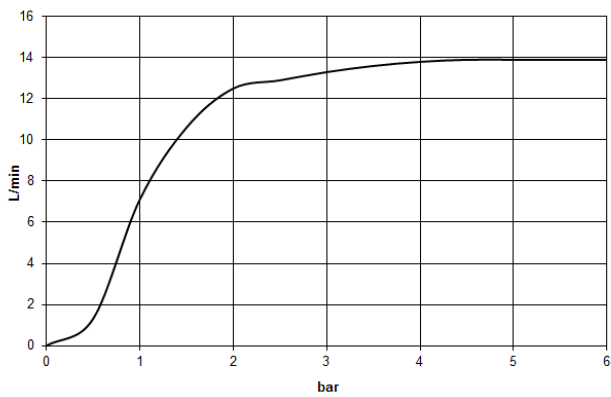

Rain shower with wall fixing 300 mm - Brushed Dark Platinum

TARA

28 679 970

- 450mm projection
- rain shower Ø 300 mm
- PURE RAIN, max. flow rate 14 l/min (at 3 bar)
- Function from: 10 l/min
- rosette Ø 60 mm
- 1/2" connection
- with anti-scale system
- quick clearing
- WRAS 2212012

Recommended miscellaneous

- Concealed wall elbow -** 35 085 970 90
- min. recess depth 90 mm
 - max. recess depth 163 mm

28 679 970

mm [inches]

Flow rate chart

Certificates

WRAS_2212012.

DVGW_DW-
6517DN0118.