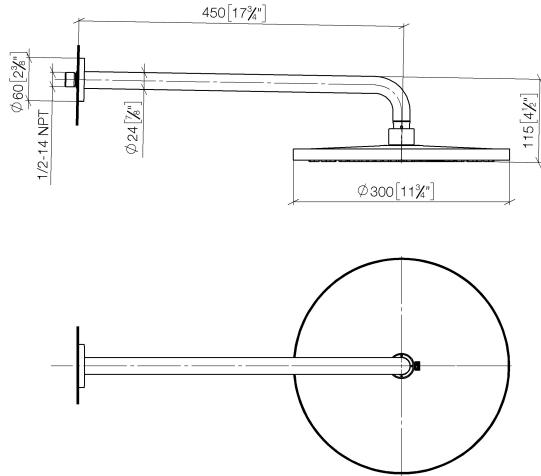

Rain shower with wall fixing 300 mm - Brushed Dark Platinum

TARA

28 679 970

- 450mm projection
- rain shower Ø 300 mm
- PURE RAIN, max. flow rate 14 l/min (at 3 bar)
- Function from: 10 l/min
- rosette Ø 60 mm
- 1/2" connection
- with anti-scale system
- quick clearing
- WRAS 2212012

Fits: TARA, LISSÉ, VAIA, META

	Brushed Dark Platinum	28 679 970-99
	Chrome	28 679 970-00
	Brushed Platinum	28 679 970-06
	Platinum	28 679 970-08
	Dark Chrome	28 679 970-19
	Light Gold	28 679 970-26
	Brushed Light Gold	28 679 970-27
	Brushed Durabronze (23kt Gold)	28 679 970-28
	Matte Black	28 679 970-33
	Brushed Bronze	28 679 970-42
	Brushed Champagne (22kt Gold)	28 679 970-46
	Champagne (22kt Gold)	28 679 970-47
	Brushed Chrome	28 679 970-93

Recommended miscellaneous

- Concealed wall elbow -** 35 085 970 90
- min. recess depth 90 mm
 - max. recess depth 163 mm

28 679 970

mm [inches]

Flow rate chart

Certificates

WRAS_2212012.

DVGW_DW-
6517DN0118.

LGA_29235.

28 679 970

Spare parts list

No.	Item Number	Name	Quantity used	Delivery time
1	04 30 31 032 00 90	fixing set	1	2
2	09 17 20 120 90	holder	1	2
3	09 14 10 150 90	seal	2	2
4	09 27 97 015-99	rosette	1	30
5	90 11 03 070 00-99	pipe	1	30
6	09 23 01 075 90	insert	1	2
7	04 12 05 091 00-99	shower	1	30
8	90 30 09 069 00 90	key	1	2