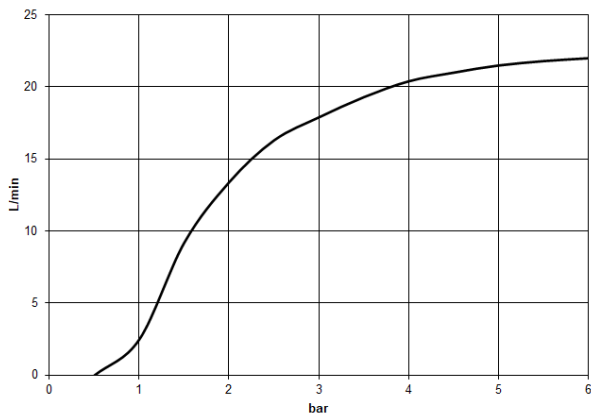

Rain shower with ceiling fixing 400 mm - Chrome

TARA

28 699 970 Product version from 3/13/2017

Fits: TARA, LISSÉ, VAIA, META

- rain shower Ø 400 mm
- PURE RAIN, max. flow rate 20 l/min (at 3 bar)
- Max. flow rate 20 l/min (at 3 bar)
- Function from: 12 l/min
- rosette Ø 60 mm optional
- 1/2" connection
- with anti-scale system
- quick clearing
- WRAS

Recommended miscellaneous

Concealed wall elbow -

35 085 970 90

- min. recess depth mm
- max. recess depth mm

28 699 970 Product version from 3/13/2017

mm [inches]

Flow rate chart

Codes & Standards