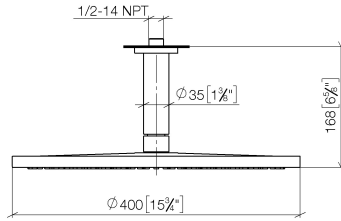

Rain shower with ceiling fixing 400 mm - Chrome

TARA

28 699 970 Product version from 3/13/2017

Fits: TARA, LISSÉ, VAIA, META

- rain shower Ø 400 mm
- PURE RAIN, max. flow rate 20 l/min (at 3 bar)
- Max. flow rate 20 l/min (at 3 bar)
- Function from: 12 l/min
- rosette Ø 60 mm optional
- 1/2" connection
- with anti-scale system
- quick clearing
- WRAS

Recommended miscellaneous

Concealed wall elbow -

35 085 970 90

- min. recess depth mm
- max. recess depth mm

28 699 970 Product version from 3/13/2017

mm [inches]

Flow rate chart

Codes & Standards