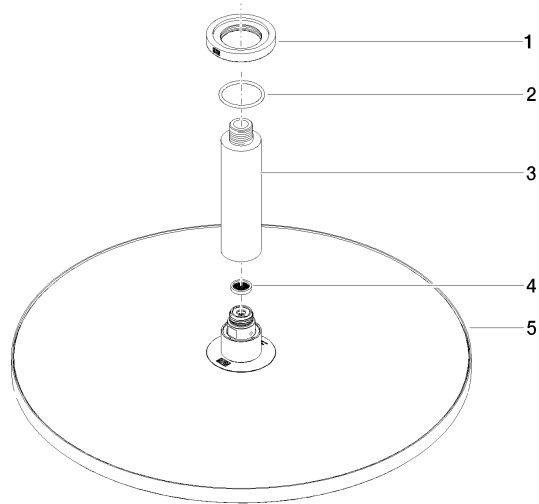

Rain shower with ceiling fixing 400 mm - Chrome

TARA

28 699 970 Product version from 3/13/2017

Fits: TARA, LISSÉ, VAIA, META

- rain shower Ø 400 mm
- PURE RAIN, max. flow rate 20 l/min (at 3 bar)
- Max. flow rate 20 l/min (at 3 bar)
- Function from: 12 l/min
- rosette Ø 60 mm optional
- 1/2" connection
- with anti-scale system
- quick clearing
- WRAS

Recommended miscellaneous

Concealed wall elbow -

35 085 970 90

- min. recess depth mm
- max. recess depth mm

28 699 970 Product version from 3/13/2017

mm [inches]

Flow rate chart

Codes & Standards

DIN 4109

EN 1112

ISO 3822

Scottish Water
Byelaws

UK Water Supply
Regulations

Ü-Zeichen

Rain shower with ceiling fixing 400 mm - Chrome

TARA

28 699 970 Product version from 3/13/2017

Certificates

LGA_29

WRAS_2212

DVGW_DW-
6517DN0

Spare parts list

No.	Item Number	Name	Quantity used	Delivery time
1	09 27 22 040-00	rosette	1	10
2	09 14 10 141 90	seal	1	2
3	09 11 03 080-00	connection	1	10
4	09 23 01 075 90	insert	1	2
5	90 12 05 090 00-00	shower	1	10
6	90 30 09 069 00 90	key	1	2