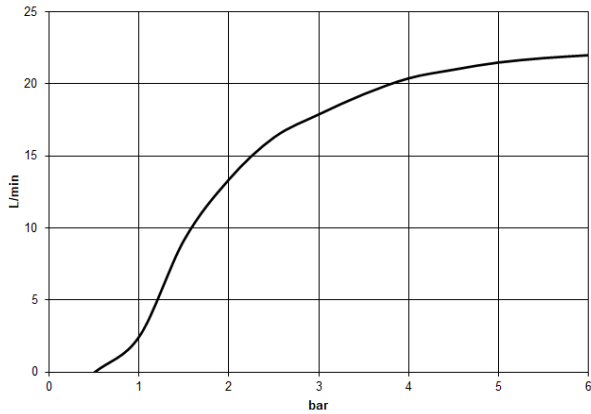

Rain shower with ceiling fixing 400 mm - Brushed Platinum

TARA

28 699 970 Product version from 3/13/2017

Fits: TARA, LISSÉ, VAIA, META

- rain shower Ø 400 mm
- PURE RAIN, max. flow rate 20 l/min (at 3 bar)
- Max. flow rate 20 l/min (at 3 bar)
- Function from: 12 l/min
- rosette Ø 60 mm optional
- 1/2" connection
- with anti-scale system
- quick clearing
- WRAS

Recommended miscellaneous

Concealed wall elbow -

35 085 970 90

- min. recess depth mm
- max. recess depth mm

28 699 970 Product version from 3/13/2017

mm [inches]

Flow rate chart

Codes & Standards