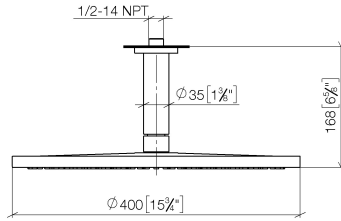

Rain shower with ceiling fixing 400 mm - Brushed Platinum

TARA

28 699 970 Product version from 3/13/2017

Fits: TARA, LISSÉ, VAIA, META

- rain shower Ø 400 mm
- PURE RAIN, max. flow rate 20 l/min (at 3 bar)
- Max. flow rate 20 l/min (at 3 bar)
- Function from: 12 l/min
- rosette Ø 60 mm optional
- 1/2" connection
- with anti-scale system
- quick clearing
- WRAS

Recommended miscellaneous

Concealed wall elbow -

35 085 970 90

- min. recess depth mm
- max. recess depth mm

28 699 970 Product version from 3/13/2017

mm [inches]

Flow rate chart

Codes & Standards