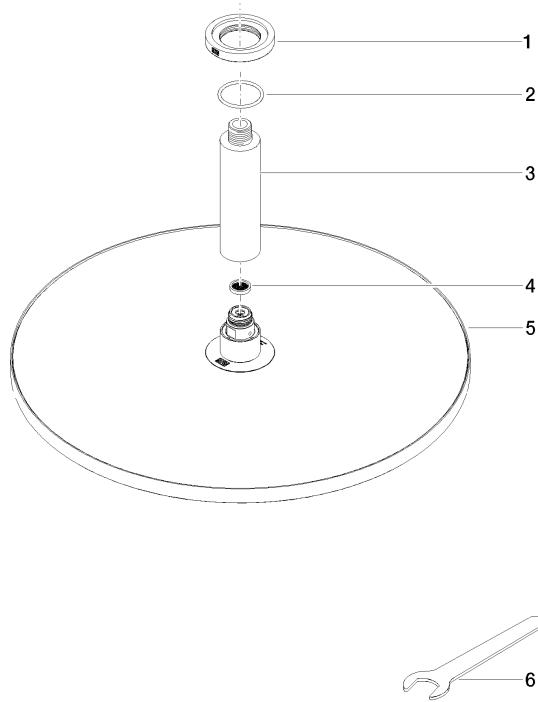

Rain shower with ceiling fixing 400 mm - Brushed Platinum

TARA

28 699 970 Product version from 3/13/2017

Fits: TARA, LISSÉ, VAIA, META

- rain shower Ø 400 mm
- PURE RAIN, max. flow rate 20 l/min (at 3 bar)
- Max. flow rate 20 l/min (at 3 bar)
- Function from: 12 l/min
- rosette Ø 60 mm optional
- 1/2" connection
- with anti-scale system
- quick clearing
- WRAS

Recommended miscellaneous

Concealed wall elbow -

35 085 970 90

- min. recess depth mm
- max. recess depth mm

28 699 970 Product version from 3/13/2017

mm [inches]

Flow rate chart

Codes & Standards

DIN 4109

EN 1112

ISO 3822

Scottish Water
Byelaws

UK Water Supply
Regulations

Ü-Zeichen

Rain shower with ceiling fixing 400 mm - Brushed Platinum

TARA

28 699 970 Product version from 3/13/2017

Certificates

LGA_29

WRAS_2212

DVGW_DW-
6517DN0

Spare parts list

No.	Item Number	Name	Quantity used	Delivery time
1	09 27 22 040-06	rosette	1	10
2	09 14 10 141 90	seal	1	2
3	09 11 03 080-06	connection	1	10
4	09 23 01 075 90	insert	1	2
5	90 12 05 090 00-06	shower	1	10
6	90 30 09 069 00 90	key	1	2