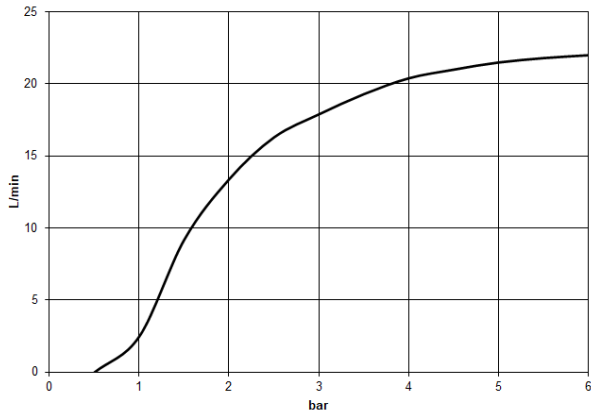

Rain shower with ceiling fixing 400 mm - Dark Chrome

TARA

28 699 970

Fits: TARA, LISSÉ, VAIA, META

- rain shower Ø 400 mm
- PURE RAIN, max. flow rate 20 l/min (at 3 bar)
- Max. flow rate 20 l/min (at 3 bar)
- Function from: 12 l/min
- rosette Ø 60 mm optional
- 1/2" connection
- with anti-scale system
- quick clearing
- WRAS

Recommended miscellaneous

Concealed wall elbow -

35 085 970 90

- min. recess depth mm
- max. recess depth mm

28 699 970

mm [inches]

Flow rate chart

Codes & Standards