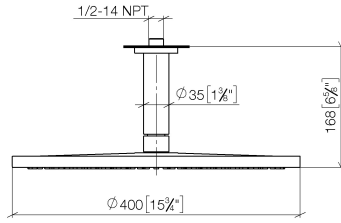

Rain shower with ceiling fixing 400 mm - Dark Chrome

TARA

28 699 970

Fits: TARA, LISSÉ, VAIA, META

- rain shower Ø 400 mm
- PURE RAIN, max. flow rate 20 l/min (at 3 bar)
- Max. flow rate 20 l/min (at 3 bar)
- Function from: 12 l/min
- rosette Ø 60 mm optional
- 1/2" connection
- with anti-scale system
- quick clearing
- WRAS

Recommended miscellaneous

Concealed wall elbow -

35 085 970 90

- min. recess depth mm
- max. recess depth mm

28 699 970

mm [inches]

Flow rate chart

Codes & Standards