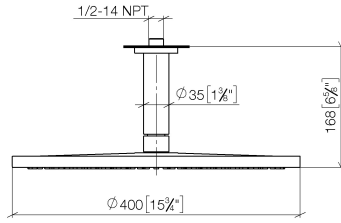

## Rain shower with ceiling fixing 400 mm - Matte Black

TARA

28 699 970 Product version from 3/13/2017

Fits: TARA, LISSÉ, VAIA, META

- rain shower Ø 400 mm
- PURE RAIN, max. flow rate 20 l/min (at 3 bar)
- Max. flow rate 20 l/min (at 3 bar)
- Function from: 12 l/min
- rosette Ø 60 mm optional
- 1/2" connection
- with anti-scale system
- quick clearing
- WRAS

### Recommended miscellaneous

**Concealed wall elbow -**

35 085 970 90

- min. recess depth mm
- max. recess depth mm

28 699 970 Product version from 3/13/2017

mm [inches]

**Flow rate chart**

**Codes & Standards**