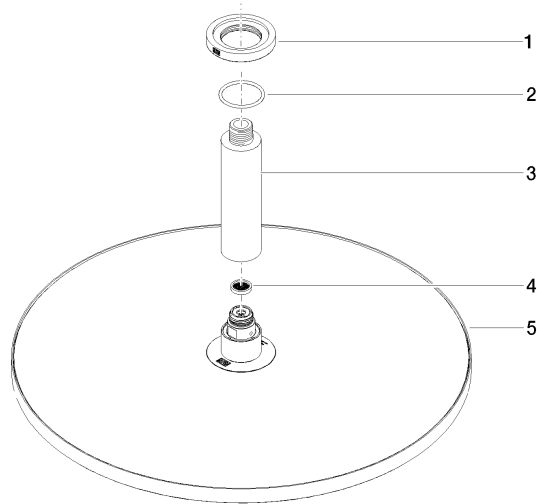

## Rain shower with ceiling fixing 400 mm - Matte Black

TARA

28 699 970 Product version from 3/13/2017

Fits: TARA, LISSÉ, VAIA, META

- rain shower Ø 400 mm
- PURE RAIN, max. flow rate 20 l/min (at 3 bar)
- Max. flow rate 20 l/min (at 3 bar)
- Function from: 12 l/min
- rosette Ø 60 mm optional
- 1/2" connection
- with anti-scale system
- quick clearing
- WRAS

### Recommended miscellaneous

**Concealed wall elbow -**

35 085 970 90

- min. recess depth mm
- max. recess depth mm

28 699 970 Product version from 3/13/2017

mm [inches]

**Flow rate chart**

**Codes & Standards**

## Rain shower with ceiling fixing 400 mm - Matte Black

TARA

28 699 970 Product version from 3/13/2017

### Spare parts list

No.	Item Number	Name	Quantity used	Delivery time
1	09 27 22 040-33	rosette	1	30
2	09 14 10 141 90	seal	1	2
3	09 11 03 080-33	connection	1	30
4	09 23 01 075 90	insert	1	2
5	90 12 05 090 00-33	shower	1	30
6	90 30 09 069 00 90	key	1	2