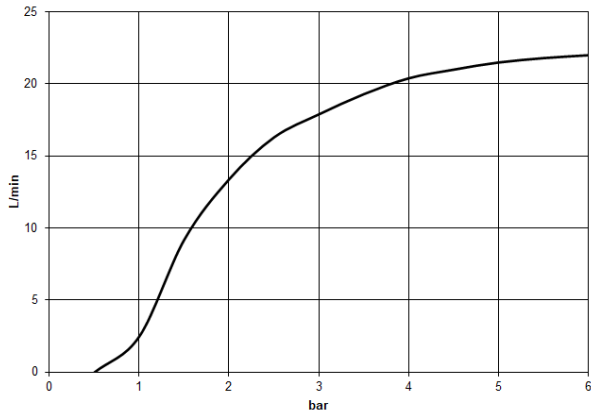

## Rain shower with ceiling fixing 400 mm - Matte Black

TARA

28 699 970 Product version from 3/13/2017

Fits: TARA, LISSÉ, VAIA, META

- rain shower Ø 400 mm
- PURE RAIN, max. flow rate 20 l/min (at 3 bar)
- Max. flow rate 20 l/min (at 3 bar)
- Function from: 12 l/min
- rosette Ø 60 mm optional
- 1/2" connection
- with anti-scale system
- quick clearing
- WRAS

### Recommended miscellaneous

**Concealed wall elbow -**

35 085 970 90

- min. recess depth mm
- max. recess depth mm

28 699 970 Product version from 3/13/2017

mm [inches]

**Flow rate chart**

**Codes & Standards**