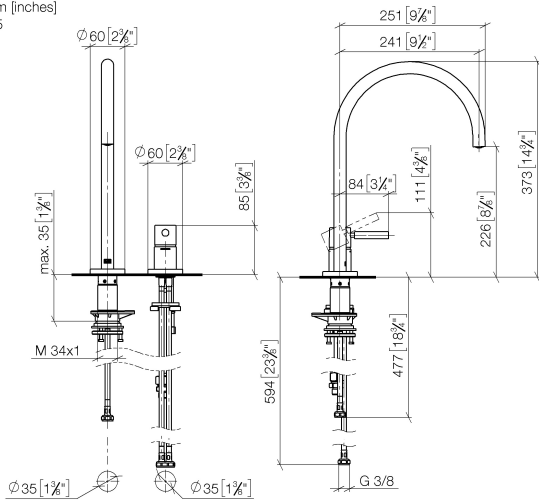

TARA ULTRA Two-hole mixer with individual rosettes - Chrome

32 815 875

- 241mm projection
- pivotable spout 360°
- Optional swivel limiter available with swivel limiter set 12 820 970 90
- air-enriched flow
- max. flow 8 l/min at 3 bar flow pressure
- lead-free
- This product can help a building meet the requirements of Green Building Rating Systems, e.g. LEED®, BREEAM®, DGNB
- WRAS

TARA ULTRA Two-hole mixer with individual rosettes - Chrome

32 815 875

mm [inches]
1:5

Flow rate chart

Codes & Standards

DIN 4109

ISO 3822

Scottish Water
Byelaws

UK Water Supply
Regulations

Ü-Zeichen

TARA ULTRA Two-hole mixer with individual rosettes - Chrome

32 815 875

Certificates

LGA_38

WRAS_240102

TARA ULTRA Two-hole mixer with individual rosettes - Chrome

32 815 875

Spare parts list

No.	Item Number	Name	Quantity used	Delivery time
1	90 28 22 377 00-00	spout	1	10
2	12 820 970 90	Swivel limitation set -	1	2
3	90 30 01 299 00 90	shaft	1	2
4	04 23 10 044 08 90	fixing set	1	2
5	04 30 04 100 00 90	hose	1	2
6	90 20 87 003 00-00	handle	1	-
Spare part can no longer be ordered, please order the replacement item				
7	09 28 30 026-00	cover	1	10
8	09 14 10 091 90	seal	1	2
9	09 24 04 266 90	nut	1	2
10	90 15 05 042 00 90	cartridge	1	2
11	09 14 10 110 90	seal	1	2
12	09 27 97 040-00	rosette	1	10
13	09 31 11 011 90	pin	1	2
14	04 30 11 085 97 90	fixing set	1	2
15	04 30 04 104 00 90	hose	1	2
16	04 30 04 105 00 90	hose	2	2
17	90 24 03 250 00 90	nipple	1	2