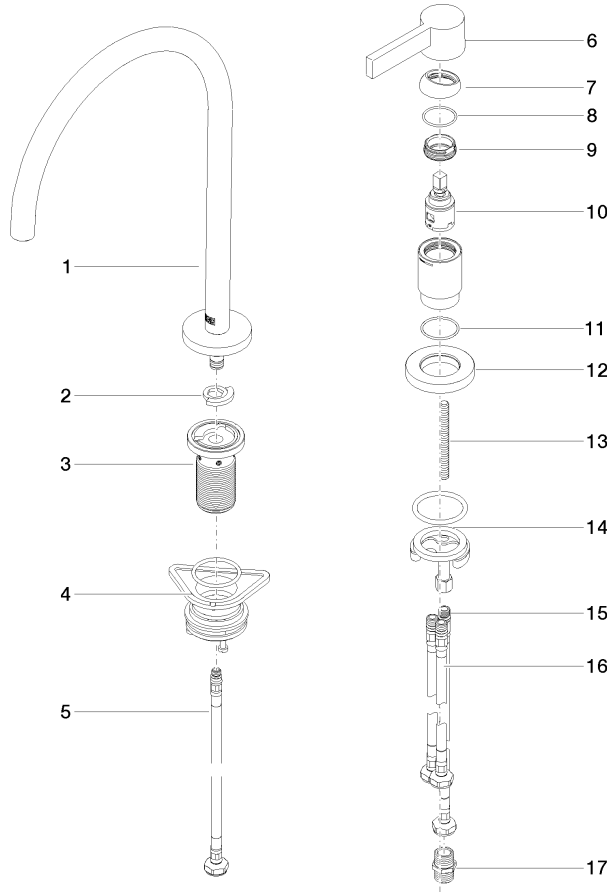

TARA ULTRA Two-hole mixer with individual rosettes - Chrome

32 815 875

- 241mm projection
- pivotable spout 360°
- Optional swivel limiter available with swivel limiter set 12 820 970 90
- air-enriched flow
- max. flow 8 l/min at 3 bar flow pressure
- lead-free
- This product can help a building meet the requirements of Green Building Rating Systems, e.g. LEED®, BREEAM®, DGNB
- WRAS

TARA ULTRA Two-hole mixer with individual rosettes - Chrome

32 815 875

mm [inches]
1:5

Flow rate chart

Codes & Standards

DIN 4109

ISO 3822

Scottish Water
Byelaws

UK Water Supply
Regulations

Ü-Zeichen

TARA ULTRA Two-hole mixer with individual rosettes - Chrome

32 815 875

Certificates

LGA_38

WRAS_240102

TARA ULTRA Two-hole mixer with individual rosettes - Chrome

32 815 875

Spare parts list

No.	Item Number	Name	Quantity used	Delivery time
1	90 28 22 377 00-00	spout	1	10
2	12 820 970 90	Swivel limitation set -	1	2
3	90 30 01 299 00 90	shaft	1	2
4	04 23 10 044 08 90	fixing set	1	2
5	04 30 04 100 00 90	hose	1	2
6	90 20 87 003 00-00	handle	1	-
Spare part can no longer be ordered, please order the replacement item				
7	09 28 30 026-00	cover	1	10
8	09 14 10 091 90	seal	1	2
9	09 24 04 266 90	nut	1	2
10	90 15 05 042 00 90	cartridge	1	2
11	09 14 10 110 90	seal	1	2
12	09 27 97 040-00	rosette	1	10
13	09 31 11 011 90	pin	1	2
14	04 30 11 085 97 90	fixing set	1	2
15	04 30 04 104 00 90	hose	1	2
16	04 30 04 105 00 90	hose	2	2
17	90 24 03 250 00 90	nipple	1	2