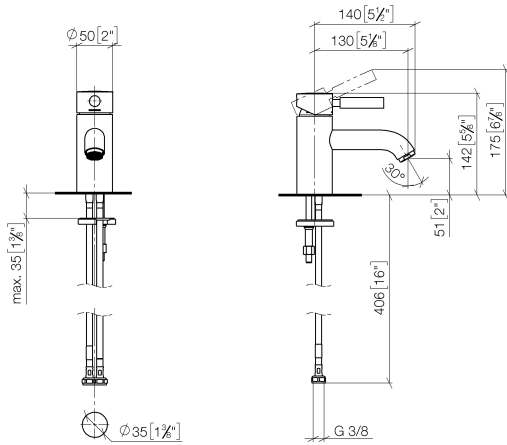

**EDITION PRO GRANDE Single-lever basin mixer without pop-up waste -  
Chrome**

---

33 522 626

- 130mm projection
- fixed spout
- circular, air-enriched flow
- height of mixer 142 mm
- height up to aerator 51 mm
- hole diameter 35 mm
- 2x screw-in M 10 x 1 pressure hose, leak-tested
- max. flow 7 l/min
- lead-free
- WRAS 1805123

## EDITION PRO GRANDE Single-lever basin mixer without pop-up waste - Chrome

33 522 626  
mm [inches]

### Flow rate chart

### Certificates

WRAS\_1805123. LGA\_9389.

**EDITION PRO GRANDE Single-lever basin mixer without pop-up waste -  
Chrome**

33 522 626

**Spare parts list**

No.	Item Number	Name	Quantity used	Delivery time
1	90 20 62 047 00-00	handle	1	10
2	09 28 30 016-00	cover	1	10
3	09 14 10 134 90	seal	1	2
4	90 15 05 045 00 90	cartridge	1	2
5	09 14 10 003 90	seal	1	2
6	09 24 04 025 10 90	nipple	1	2
7	90 31 11 030 00 90	pin	1	2
8	09 11 06 063 10-00	spout	1	10
9	90 23 01 118 01-00	aerator	1	10
10	04 30 04 104 00 90	hose	2	2
11	04 30 11 038 00 90	fixing set	1	2
12	09 31 11 012 90	pin	1	2