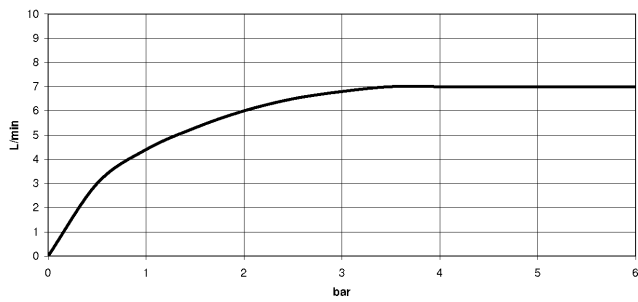

**EDITION PRO GRANDE Single-lever basin mixer without pop-up waste -  
Chrome**

---

33 522 626

- 130mm projection
- fixed spout
- circular, air-enriched flow
- height of mixer 142 mm
- height up to aerator 51 mm
- hole diameter 35 mm
- 2x screw-in M 10 x 1 pressure hose, leak-tested
- max. flow 7 l/min
- lead-free
- WRAS 1805123

## EDITION PRO GRANDE Single-lever basin mixer without pop-up waste - Chrome

33 522 626  
mm [inches]

### Flow rate chart