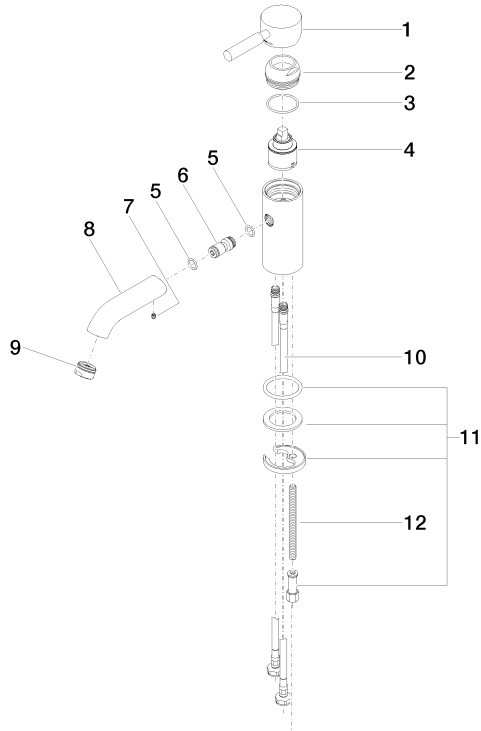

**EDITION PRO GRANDE Single-lever basin mixer without pop-up waste -  
Chrome**

---

33 522 626

- 130mm projection
- fixed spout
- circular, air-enriched flow
- height of mixer 142 mm
- height up to aerator 51 mm
- hole diameter 35 mm
- 2x screw-in M 10 x 1 pressure hose, leak-tested
- max. flow 7 l/min
- lead-free
- WRAS 1805123

## EDITION PRO GRANDE Single-lever basin mixer without pop-up waste - Chrome

33 522 626  
mm [inches]

### Flow rate chart

### Certificates

WRAS\_1805123. LGA\_9389.

**EDITION PRO GRANDE Single-lever basin mixer without pop-up waste -  
Chrome**

33 522 626

**Spare parts list**

No.	Item Number	Name	Quantity used	Delivery time
1	90 20 62 047 00-00	handle	1	10
2	09 28 30 016-00	cover	1	10
3	09 14 10 134 90	seal	1	2
4	90 15 05 045 00 90	cartridge	1	2
5	09 14 10 003 90	seal	1	2
6	09 24 04 025 10 90	nipple	1	2
7	90 31 11 030 00 90	pin	1	2
8	09 11 06 063 10-00	spout	1	10
9	90 23 01 118 01-00	aerator	1	10
10	04 30 04 104 00 90	hose	2	2
11	04 30 11 038 00 90	fixing set	1	2
12	09 31 11 012 90	pin	1	2