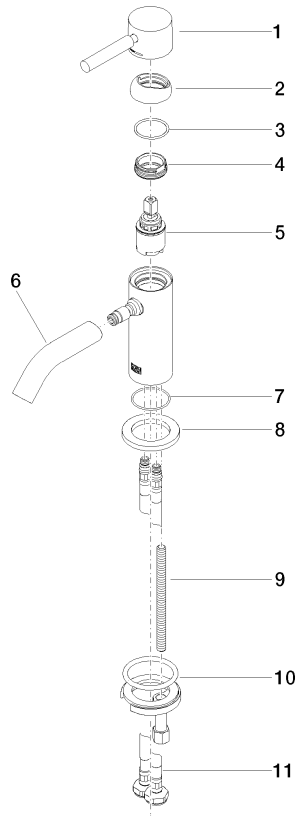

META Single-lever basin mixer without pop-up waste - Champagne (22kt Gold)

33 525 660 Product version from 1/23/2020

- 105mm projection
- fixed spout
- circular, air-enriched flow
- height of mixer 138 mm
- height up to aerator 57 mm
- hole diameter 35 mm
- rosette Ø 50 mm optional
- 2x screw-in M 8 x 1 pressure hose, leak-tested
- max. flow 5.7 l/min
- lead-free
- This product can help a building meet the requirements of Green Building Rating Systems, e.g. LEED®, BREEAM®, DGNB
- WRAS

	Champagne (22kt Gold)	33 525 660-47
	Chrome	33 525 660-00
	Brushed Platinum	33 525 660-06
	Platinum	33 525 660-08
	Dark Chrome	33 525 660-19
	Light Gold	33 525 660-26
	Brushed Light Gold	33 525 660-27
	Red	33 525 660-29
	Orange	33 525 660-30
	Dark Green	33 525 660-31
	Matte Black	33 525 660-33
	Brushed Bronze	33 525 660-42
	Brushed Champagne (22kt Gold)	33 525 660-46
	Brushed Chrome	33 525 660-93
	Brushed Dark Platinum	33 525 660-99

33 525 660 Product version from 1/23/2020

Certificates

LGA_29

META Single-lever basin mixer without pop-up waste - Champagne (22kt Gold)

33 525 660 Product version from 1/23/2020

Parts for other finishes can be found here: [Chrome](#)

Spare parts list

No.	Item Number	Name	Quantity used	Delivery time
1	90 20 66 009 00-47	handle	1	30
2	09 28 30 043-47	cover	1	60
3	09 14 10 120 90	seal	1	2
4	09 24 04 266 90	nut	1	2
5	90 15 05 044 00 90	cartridge	1	2
6	90 11 06 212 00-47	spout	1	30
7	09 14 10 202 90	seal	1	2
8	09 27 66 006-47	rosette	1	60
9	09 31 11 012 90	pin	1	2
10	04 30 11 038 00 90	fixing set	1	2
11	04 30 04 100 00 90	hose	2	2