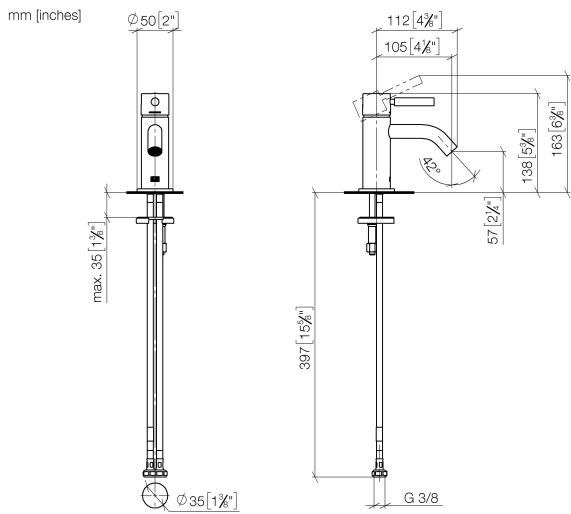

META Single-lever basin mixer without pop-up waste - Champagne (22kt Gold)

33 525 660 Product version from 1/23/2020

- 105mm projection
- fixed spout
- circular, air-enriched flow
- height of mixer 138 mm
- height up to aerator 57 mm
- hole diameter 35 mm
- rosette Ø 50 mm optional
- 2x screw-in M 8 x 1 pressure hose, leak-tested
- max. flow 5.7 l/min
- lead-free
- This product can help a building meet the requirements of Green Building Rating Systems, e.g. LEED®, BREEAM®, DGNB
- WRAS

META Single-lever basin mixer without pop-up waste - Champagne (22kt Gold)

33 525 660 Product version from 1/23/2020

Flow rate chart

Codes & Standards

DIN 4109

ISO 3822

Ü-Zeichen

META Single-lever basin mixer without pop-up waste - Champagne (22kt Gold)

33 525 660 Product version from 1/23/2020

Certificates

LGA_29

META Single-lever basin mixer without pop-up waste - Champagne (22kt Gold)

33 525 660 Product version from 1/23/2020

Parts for other finishes can be found here: [Chrome](#)

Spare parts list

No.	Item Number	Name	Quantity used	Delivery time
1	90 20 66 009 00-47	handle	1	30
2	09 28 30 043-47	cover	1	60
3	09 14 10 120 90	seal	1	2
4	09 24 04 266 90	nut	1	2
5	90 15 05 044 00 90	cartridge	1	2
6	90 11 06 212 00-47	spout	1	30
7	09 14 10 202 90	seal	1	2
8	09 27 66 006-47	rosette	1	60
9	09 31 11 012 90	pin	1	2
10	04 30 11 038 00 90	fixing set	1	2
11	04 30 04 100 00 90	hose	2	2