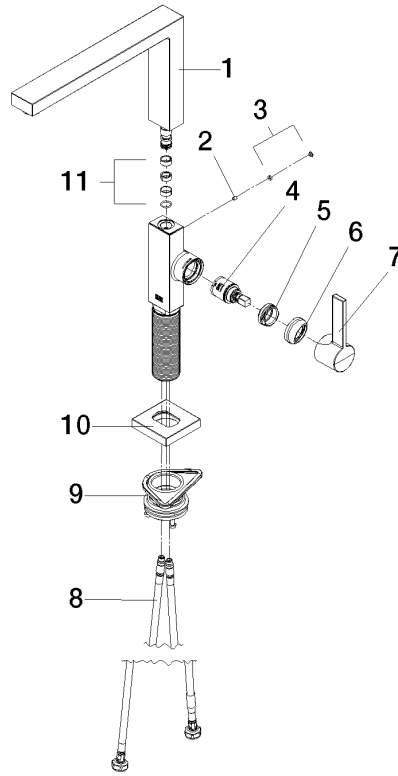

LOT Single-lever mixer - Chrome

LOT

33 800 680

- 236mm projection
- pivatable spout 360°
- air-enriched flow
- max. flow 8 l/min at 3 bar flow pressure
- lead-free
- This product can help a building meet the requirements of Green Building Rating Systems, e.g. LEED®, BREEAM®, DGNB

Recommended miscellaneous

Strainer waste with control handle - Chrome 10 711 970-00

Recommended miscellaneous

Dispenser with rosette - Chrome 82 439 970-00

33 800 680

Flow rate chart

Certificates

LGA_38644.

33 800 680

Spare parts list

No.	Item Number	Name	Quantity used	Delivery time
1	90 11 06 218 00-00	spout	1	-
Spare part can no longer be ordered, please order the replacement item				
2	09 31 11 044 90	pin	1	2
3	90 31 20 087 00-00	plug	1	10
4	90 15 05 042 00 90	cartridge	1	2
5	09 24 04 266 90	nut	1	2
6	90 28 30 052 00-00	cover	1	10
7	90 20 86 004 00-00	handle	1	10
8	04 30 04 101 00 90	hose	2	2
9	90 30 10 057 00 90	fixing set	1	-
Spare part can no longer be ordered, please order the replacement item				
10	90 27 86 004 00-00	rosette	1	10
11	90 28 10 207 00 90	gasket kit	1	10