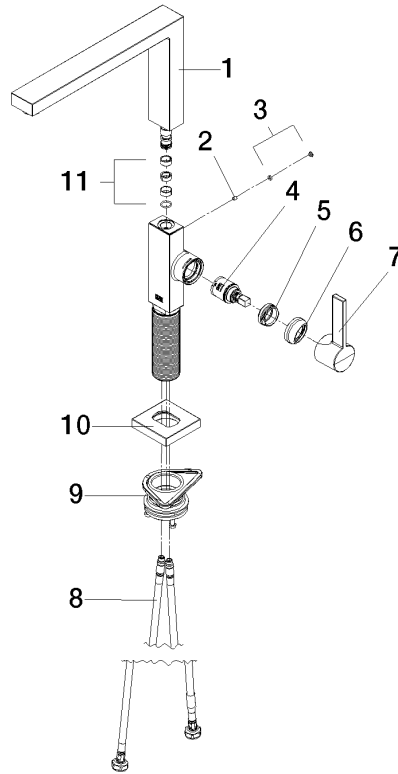

## LOT Single-lever mixer - Brushed Dark Platinum

33 800 680 Product version from 3/1/2023

- 236mm projection
- pivotable spout 360°
- air-enriched flow
- max. flow 8 l/min at 3 bar flow pressure
- lead-free
- This product can help a building meet the requirements of Green Building Rating Systems, e.g. LEED®, BREEAM®, DGNB

### Certificates

---

LGA\_38

**LOT Single-lever mixer - Brushed Dark Platinum**

33 800 680 Product version from 3/1/2023

Parts for other finishes can be found here: [Chrome](#)

**Spare parts list**

No.	Item Number	Name	Quantity used	Delivery time
1	90 11 06 218 00-99	spout	1	-
Spare part can no longer be ordered, please order the replacement item				
2	09 31 11 044 90	pin	1	2
3	90 31 20 087 00-99	plug	1	20
4	90 15 05 042 00 90	cartridge	1	2
5	09 24 04 266 90	nut	1	2
6	90 28 30 052 00-99	cover	1	20
7	90 20 86 004 00-99	handle	1	20
8	04 30 04 101 00 90	hose	2	2
9	90 30 10 057 00 90	fixing set	1	-
Spare part can no longer be ordered, please order the replacement item				
10	90 27 86 004 00-99	rosette	1	-
Spare part can no longer be ordered, please order the replacement item				
11	90 28 10 207 00 90	gasket kit	1	2