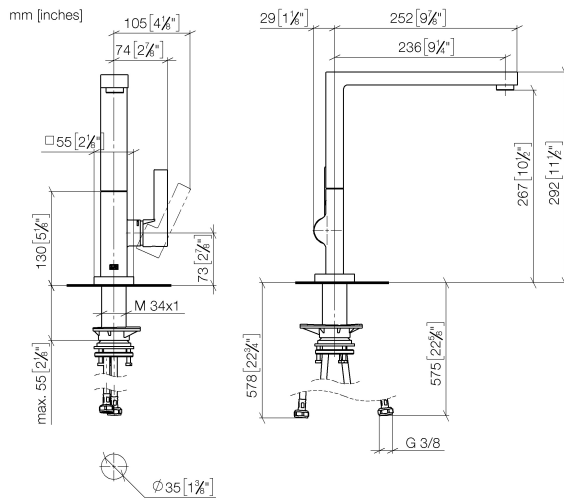

## LOT Single-lever mixer - Brushed Dark Platinum

33 800 680 Product version from 3/1/2023

- 236mm projection
- pivotable spout 360°
- air-enriched flow
- max. flow 8 l/min at 3 bar flow pressure
- lead-free
- This product can help a building meet the requirements of Green Building Rating Systems, e.g. LEED®, BREEAM®, DGNB

## LOT Single-lever mixer - Brushed Dark Platinum

33 800 680 Product version from 3/1/2023