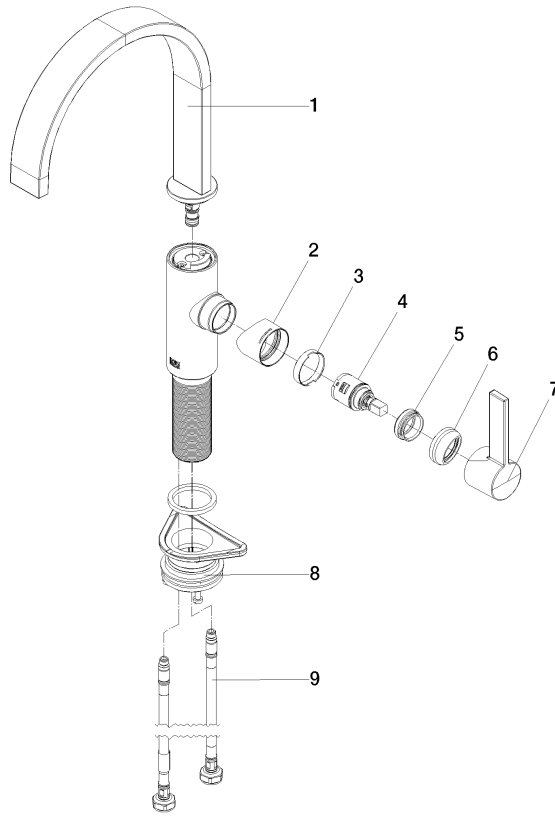

**MEM Single-lever mixer - Chrome**

MEM

33 800 682

- 201mm projection
- pivotable spout 360°
- Optional swivel limiter available with swivel limiter set 12 820 970 90
- air-enriched flow
- max. flow 6.3 l/min at 3 bar flow pressure
- lead-free
- This product can help a building meet the requirements of Green Building Rating Systems, e.g. LEED®, BREEAM®, DGNB
- WRAS 240202021

**Recommended miscellaneous**

**Swivel limitation set -** 12 820 970 90

**Recommended miscellaneous**

**Strainer waste with control handle - Chrome** 10 712 970-00

**Recommended miscellaneous**

**Dispenser without rosette - Chrome** 82 424 970-00

### Spare parts list

No.	Item Number	Name	Quantity used	Delivery time
1	90 28 22 332 00-00	spout	1	-
Spare part can no longer be ordered, please order the replacement item				
2	09 19 86 012-00	cover	1	60
3	90 23 10 128 00 90	nut	1	2
4	90 15 05 042 00 90	cartridge	1	2
5	09 24 04 266 90	nut	1	2
6	90 28 30 052 00-00	cover	1	10
7	90 20 86 004 00-00	handle	1	10
8	04 23 10 044 08 90	fixing set	1	2
9	04 30 04 101 00 90	hose	2	2