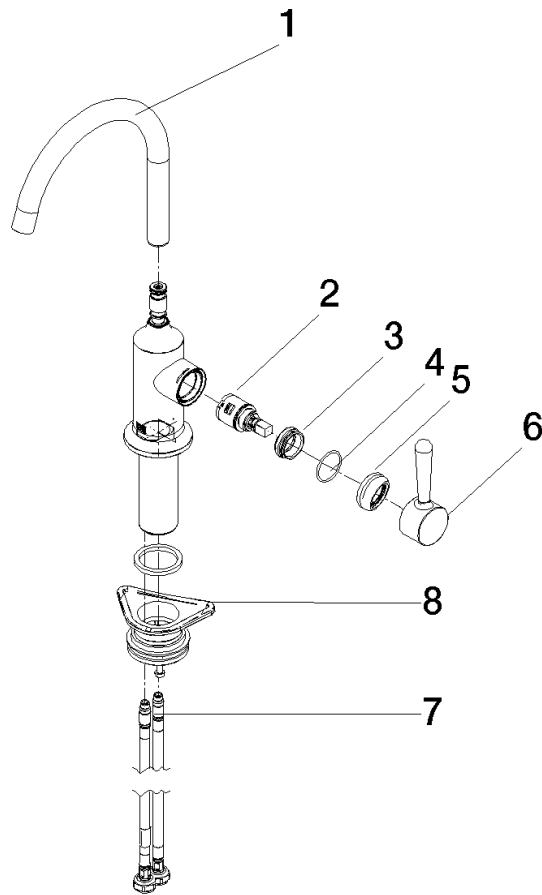

33 805 809

- 167mm projection
- pivotable spout 360°
- air-enriched flow
- max. flow 7 l/min at 3 bar flow pressure
- lead-free
- This product can help a building meet the requirements of Green Building Rating Systems, e.g. LEED®, BREEAM®, DGNB

### Spare parts list

No.	Item Number	Name	Quantity used	Delivery time
1	90 28 22 311 02-00	spout	1	10
2	90 15 05 042 00 90	cartridge	1	2
3	09 24 04 266 90	nut	1	2
4	09 14 10 091 90	seal	1	2
5	90 28 30 052 00-00	cover	1	10
6	90 20 80 050 00-00	handle	1	10
7	04 30 04 100 00 90	hose	2	2
8	04 23 10 044 08 90	fixing set	1	2