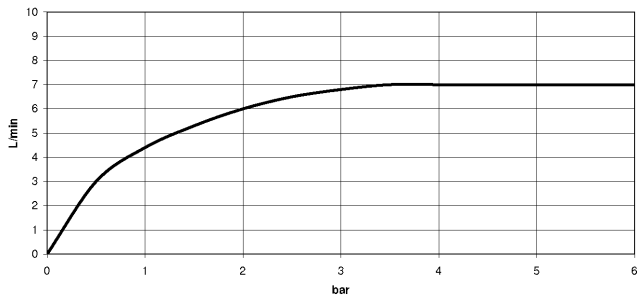

**Recommended miscellaneous**

**VAIA Dispenser with rosette - Chrome**      82 434 809-00

33 805 809

Flow rate chart

Certificates

LGA\_29299.

33 805 809