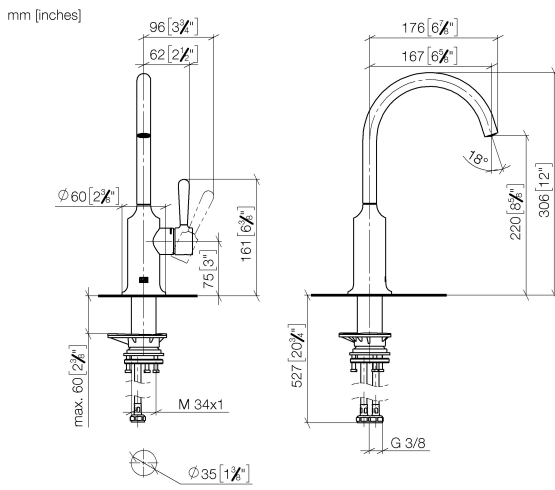

33 805 809

Flow rate chart

Certificates

LGA_29299.