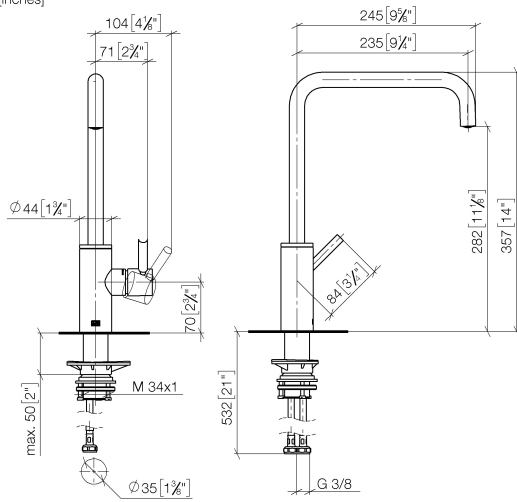

**META SQUARE Single-lever mixer - Brushed Champagne (22kt Gold)**

33 815 861 Product version from 2/1/2023

- 235mm projection
- pivotable spout 360°
- Optional swivel limiter available with swivel limiter set 12 820 970 90
- air-enriched flow
- max. flow 8 l/min at 3 bar flow pressure
- lead-free
- This product can help a building meet the requirements of Green Building Rating Systems, e.g. LEED®, BREEAM®, DGNB
- WRAS

33 815 861 Product version from 2/1/2023

mm [inches]

**Flow rate chart**

**Codes & Standards**

DIN 4109

ISO 3822

Scottish Water  
Byelaws

UK Water Supply  
Regulations