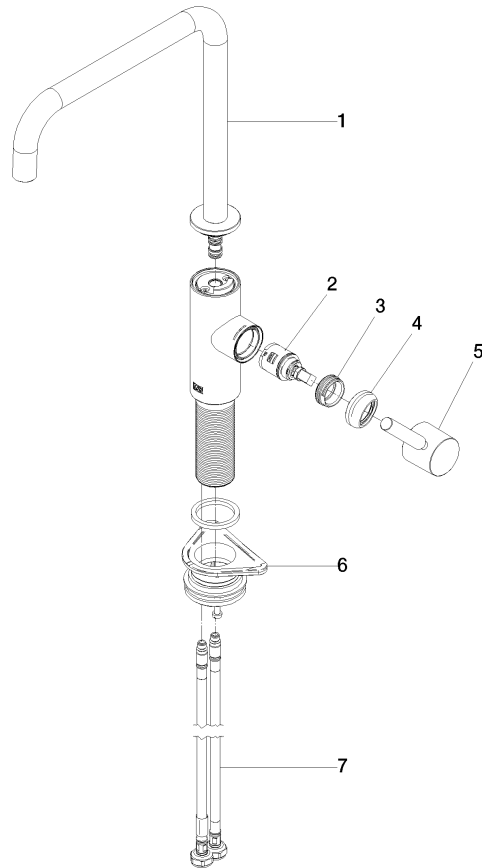

**META SQUARE Single-lever mixer - Brushed Champagne (22kt Gold)**

33 815 861 Product version from 2/1/2023

- 235mm projection
- pivotable spout 360°
- Optional swivel limiter available with swivel limiter set 12 820 970 90
- air-enriched flow
- max. flow 8 l/min at 3 bar flow pressure
- lead-free
- This product can help a building meet the requirements of Green Building Rating Systems, e.g. LEED®, BREEAM®, DGNB
- WRAS

33 815 861 Product version from 2/1/2023

mm [inches]

**Flow rate chart**

**Codes & Standards**

DIN 4109

ISO 3822

Scottish Water  
Byelaws

UK Water Supply  
Regulations

## META SQUARE Single-lever mixer - Brushed Champagne (22kt Gold)

---

33 815 861 Product version from 2/1/2023

### Certificates

---

LGA\_38

WRAS\_240102

**META SQUARE Single-lever mixer - Brushed Champagne (22kt Gold)**

33 815 861 Product version from 2/1/2023

**Spare parts list**

No.	Item Number	Name	Quantity used	Delivery time
1	90 28 22 284 00-46	spout	1	30
2	90 15 05 042 00 90	cartridge	1	2
3	09 24 04 266 90	nut	1	2
4	90 28 30 052 00-46	cover	1	30
5	90 20 66 033 00-46	handle	1	30
6	04 23 10 044 08 90	fixing set	1	2
7	04 30 04 101 00 90	hose	2	2