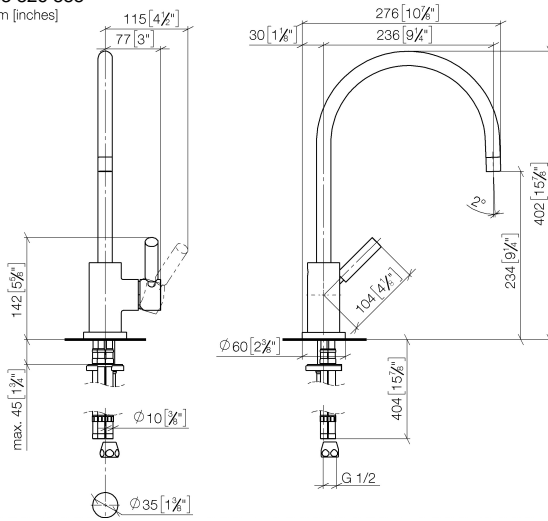

**TARA Single-lever mixer for rinsing/Profi spray - Brushed Durabron (23kt Gold)**

33 826 888

- 235mm projection
- pivotable spout 360°
- air-enriched flow
- height of mixer 400 mm
- height up to aerator 230 mm
- single-lever mixer hole diameter 35mm
- max. flow 7 l/min at 3 bar flow pressure
- lead-free
- WRAS 1705020
- This product can help a building meet the requirements of Green Building Rating Systems, e.g. LEED®, BREEAM®, DGNB

**Recommended miscellaneous**

**Rinsing spray set - Brushed Durabron (23kt Gold)**

27 721 970-28

**TARA Single-lever mixer for rinsing/Profi spray - Brushed Durabross (23kt Gold)**

33 826 888

mm [inches]

**Flow rate chart**

## Spare parts list

No.	Item Number	Name	Quantity used	Delivery time
1	90 28 22 049 02-28	spout	1	20
2	90 23 01 028 03-28	aerator	1	20
3	09 30 30 054 90	screw	1	2
4	90 15 05 065 00 90	cartridge	1	2
5	90 28 10 148 00 90	accessories	1	2
6	09 24 04 107-28	nut	1	20
7	90 20 88 040 00-28	handle	1	20
8	90 30 11 032 00 90	disc	1	2
9	09 31 11 010 90	pin	1	2
10	90 24 04 048 00-28	nipple	1	20
11	11 170 880-28	handle	1	-
Spare part can no longer be ordered, please order the replacement item				
12	04 30 04 064 00 90	hose	3	60
13	09 28 10 055-28	rosette	1	20
14	09 14 10 034 90	seal	1	2
15	04 30 11 038 00 90	fixing set	1	2
16	09 31 11 011 90	pin	1	2
17	90 23 30 040 00-28	threaded connector	1	20