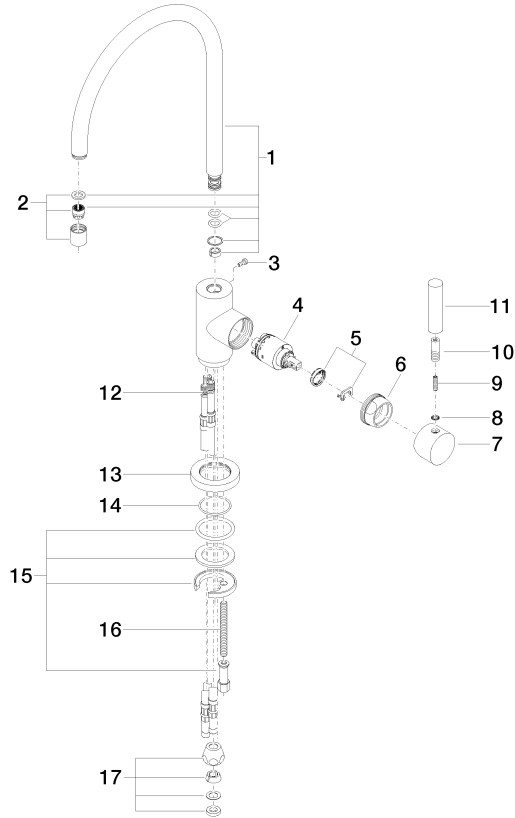

**TARA Single-lever mixer for rinsing/Profi spray - Brushed Durabron (23kt Gold)**

33 826 888

- 235mm projection
- pivotable spout 360°
- air-enriched flow
- height of mixer 400 mm
- height up to aerator 230 mm
- single-lever mixer hole diameter 35mm
- max. flow 7 l/min at 3 bar flow pressure
- lead-free
- WRAS 1705020
- This product can help a building meet the requirements of Green Building Rating Systems, e.g. LEED®, BREEAM®, DGNB

**Recommended miscellaneous**

**Rinsing spray set - Brushed Durabron (23kt Gold)**

27 721 970-28

**TARA Single-lever mixer for rinsing/Profi spray - Brushed Durabross (23kt Gold)**

33 826 888

mm [inches]

**Flow rate chart**

# TARA Single-lever mixer for rinsing/Profi spray - Brushed Durabronz (23kt Gold)

33 826 888  
 Parts for other finishes can be found here: [Chrome](#)

## Spare parts list

No.	Item Number	Name	Quantity used	Delivery time
1	90 28 22 049 02-28	spout	1	20
2	90 23 01 028 03-28	aerator	1	20
3	09 30 30 054 90	screw	1	2
4	90 15 05 065 00 90	cartridge	1	2
5	90 28 10 148 00 90	accessories	1	2
6	09 24 04 107-28	nut	1	20
7	90 20 88 040 00-28	handle	1	20
8	90 30 11 032 00 90	disc	1	2
9	09 31 11 010 90	pin	1	2
10	90 24 04 048 00-28	nipple	1	20
11	11 170 880-28	handle	1	-
Spare part can no longer be ordered, please order the replacement item				
12	04 30 04 064 00 90	hose	3	60
13	09 28 10 055-28	rosette	1	20
14	09 14 10 034 90	seal	1	2
15	04 30 11 038 00 90	fixing set	1	2
16	09 31 11 011 90	pin	1	2
17	90 23 30 040 00-28	threaded connector	1	20