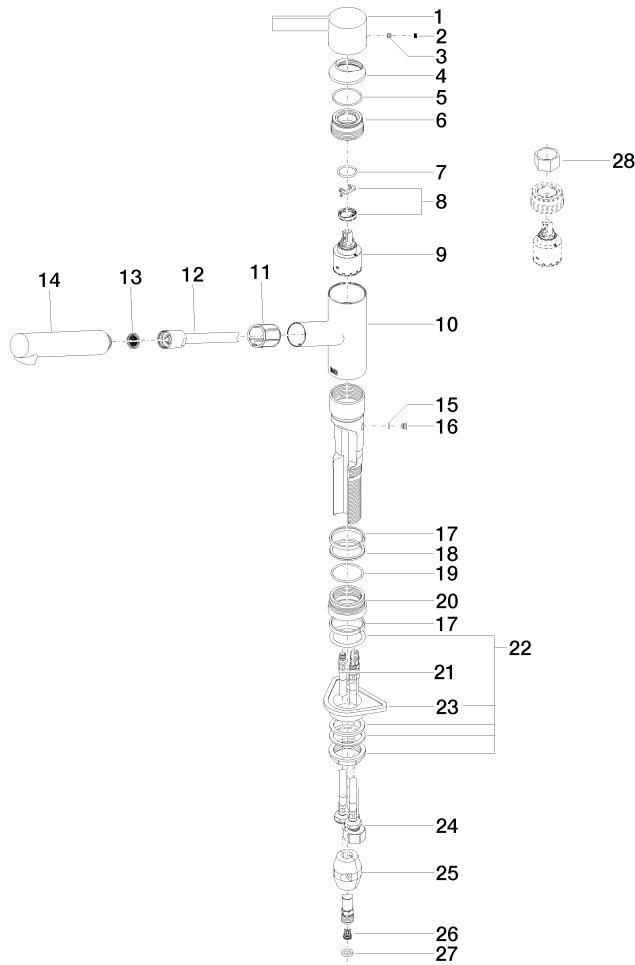

33 840 760

- 220mm projection
- pivotable spout 130°
- air-enriched flow
- height of mixer 167 mm
- height up to aerator 145 mm
- hole diameter 35 mm
- fabric braided hose 1500 mm
- max. flow 8 l/min at 3 bar flow pressure
- lead-free
- This product can help a building meet the requirements of Green Building Rating Systems, e.g. LEED®, BREEAM®, DGNB

Intrinsic protection against back flow.

	Brushed Durabron (23kt Gold)	33 840 760-28
	Chrome	33 840 760-00
	Brushed Platinum	33 840 760-06
	Platinum	33 840 760-08
	Dark Chrome	33 840 760-19
	Brushed Champagne (22kt Gold)	33 840 760-46
	Champagne (22kt Gold)	33 840 760-47
	Brushed Chrome	33 840 760-93
	Brushed Dark Platinum	33 840 760-99

Flow rate chart

Certificates

ETA_20612.

GDV_0400282.

LGA_19871.

Belgaqua_22_277_2
7_3.

33 840 760

Parts for other finishes can be found here: [Chrome](#)

33 840 760

Spare parts list

No.	Item Number	Name	Quantity used	Delivery time
1	09 20 76 001-28	handle	1	20
2	90 31 20 109 00 90	plug	1	2
3	90 31 11 030 00 90	pin	1	2
4	09 28 30 012-28	cover	1	20
5	09 14 10 102 90	seal	1	2
6	09 24 04 270 90	nut	1	2
7	09 14 10 031 90	seal	1	2
8	90 28 10 148 00 90	accessories	1	2
9	90 15 05 064 00 90	cartridge	1	2
10	09 19 76 001-28	sleeve	1	20
11	09 18 40 099 90	sleeve	1	2
12	90 30 02 062 00-28	hose	1	20
13	09 23 01 039 90	sieve	1	2
14	04 12 11 106 00-28	shower	1	20
15	09 14 10 001 90	seal	1	2
16	09 30 30 113 20 90	screw	1	2
17	09 14 15 029 90	ring	2	2
18	09 28 10 144 90	ring	1	2
19	09 14 10 034 90	seal	1	2
20	09 27 76 001-28	rosette	1	20
21	04 30 04 100 00 90	hose	2	2
22	04 23 10 044 02 90	fixing set	1	2
23	09 18 40 090 90	sleeve	1	2
24	04 30 04 029 00 90	hose	1	2
25	04 21 50 005 00 90	accessories	1	2
26	09 23 01 131 90	back-flow preventer	1	2
27	90 14 20 019 00 90	seal	1	2
28	90 30 09 031 00 90	key	1	2