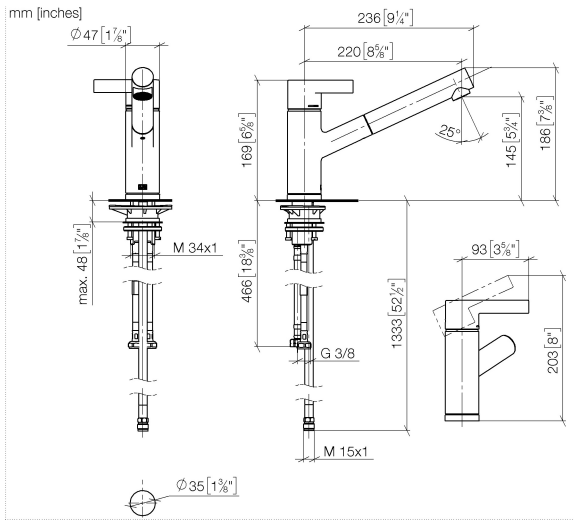

33 840 760

- 220mm projection
- pivotable spout 130°
- air-enriched flow
- height of mixer 167 mm
- height up to aerator 145 mm
- hole diameter 35 mm
- fabric braided hose 1500 mm
- max. flow 8 l/min at 3 bar flow pressure
- lead-free
- This product can help a building meet the requirements of Green Building Rating Systems, e.g. LEED®, BREEAM®, DGNB

Flow rate chart

Certificates

ETA_20612.

GDV_0400282.

LGA_19871.

Belgaqua_22_277_2
7_3.

33 840 760

Parts for other finishes can be found here: [Chrome](#)

33 840 760

Spare parts list

No.	Item Number	Name	Quantity used	Delivery time
1	09 20 76 001-28	handle	1	20
2	90 31 20 109 00 90	plug	1	2
3	90 31 11 030 00 90	pin	1	2
4	09 28 30 012-28	cover	1	20
5	09 14 10 102 90	seal	1	2
6	09 24 04 270 90	nut	1	2
7	09 14 10 031 90	seal	1	2
8	90 28 10 148 00 90	accessories	1	2
9	90 15 05 064 00 90	cartridge	1	2
10	09 19 76 001-28	sleeve	1	20
11	09 18 40 099 90	sleeve	1	2
12	90 30 02 062 00-28	hose	1	20
13	09 23 01 039 90	sieve	1	2
14	04 12 11 106 00-28	shower	1	20
15	09 14 10 001 90	seal	1	2
16	09 30 30 113 20 90	screw	1	2
17	09 14 15 029 90	ring	2	2
18	09 28 10 144 90	ring	1	2
19	09 14 10 034 90	seal	1	2
20	09 27 76 001-28	rosette	1	20
21	04 30 04 100 00 90	hose	2	2
22	04 23 10 044 02 90	fixing set	1	2
23	09 18 40 090 90	sleeve	1	2
24	04 30 04 029 00 90	hose	1	2
25	04 21 50 005 00 90	accessories	1	2
26	09 23 01 131 90	back-flow preventer	1	2
27	90 14 20 019 00 90	seal	1	2
28	90 30 09 031 00 90	key	1	2