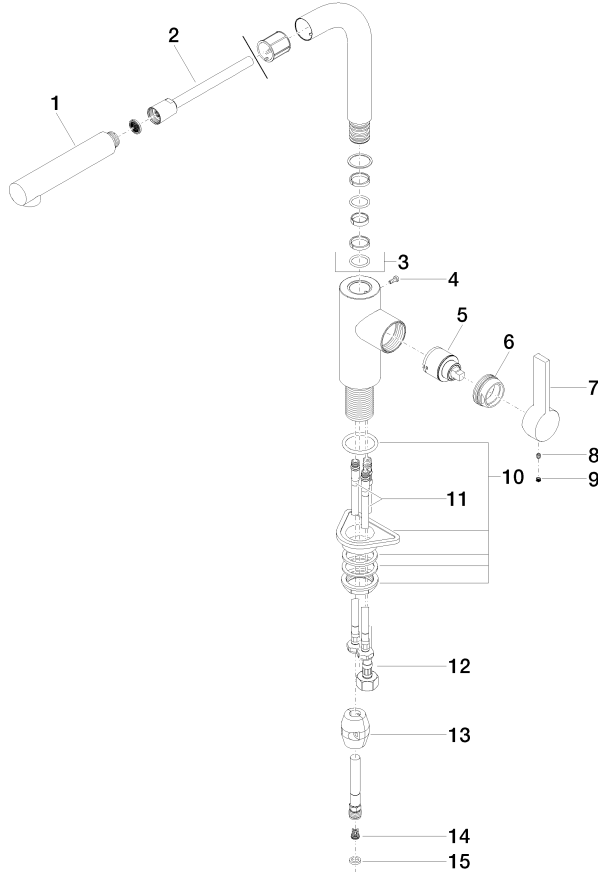

33 840 790

- 235mm projection
- pivotable spout 360°
- air-enriched flow
- height of mixer 337 mm
- height up to aerator 300 mm
- hole diameter 35 mm
- fabric braided hose 1500 mm
- max. flow 8.8 l/min at 3 bar flow pressure
- lead-free
- This product can help a building meet the requirements of Green Building Rating Systems, e.g. LEED®, BREEAM®, DGNB

**Recommended miscellaneous**

**Dispenser without rosette -** 82 424 970-46  
**Brushed Champagne (22kt Gold)**

**Recommended miscellaneous**

**Strainer waste with control handle** 10 712 970-46  
**- Brushed Champagne (22kt Gold)**

33 840 790

**Flow rate chart**

**Certificates**

GDV\_0400282.

LGA\_19872.

Belgaqua\_22\_277\_2  
7.3.

33 840 790

Parts for other finishes can be found here: [Chrome](#)

### Spare parts list

No.	Item Number	Name	Quantity used	Delivery time
1	04 12 11 106 00-46	shower	1	30
2	90 30 02 062 00-46	hose	1	-
Spare part can no longer be ordered, please order the replacement item				
3	90 28 22 186 00-46	spout	1	30
4	09 30 30 054 90	screw	1	2
5	90 15 05 045 00 90	cartridge	1	2
6	09 24 04 141-46	nut	1	30
7	09 20 79 040-46	handle	1	30
8	90 31 11 030 00 90	pin	1	2
9	90 31 20 109 00 90	plug	1	2
10	04 23 10 044 02 90	fixing set	1	2
11	04 30 04 104 00 90	hose	2	2
12	04 30 04 029 00 90	hose	1	2
13	04 21 50 005 00 90	accessories	1	2
14	09 23 01 131 90	back-flow preventer	1	2
15	90 14 20 019 00 90	seal	1	2