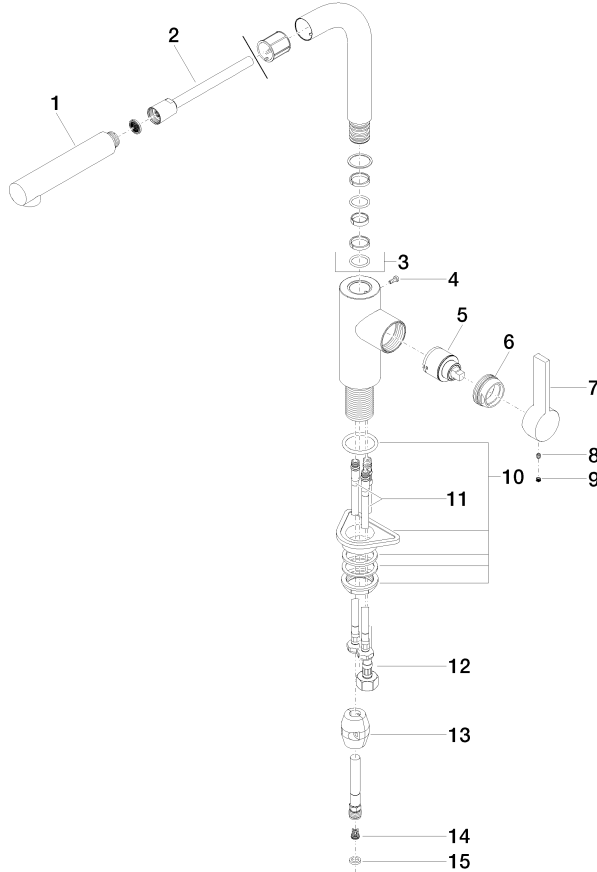

33 840 790

- 235mm projection
- pivotable spout 360°
- air-enriched flow
- height of mixer 337 mm
- height up to aerator 300 mm
- hole diameter 35 mm
- fabric braided hose 1500 mm
- max. flow 8.8 l/min at 3 bar flow pressure
- lead-free
- This product can help a building meet the requirements of Green Building Rating Systems, e.g. LEED®, BREEAM®, DGNB

Recommended miscellaneous

Dispenser without rosette - Champagne (22kt Gold)

82 424 970-47

Recommended miscellaneous

Strainer waste with control handle - Champagne (22kt Gold)

10 712 970-47

33 840 790

Parts for other finishes can be found here: [Chrome](#)

Spare parts list

No.	Item Number	Name	Quantity used	Delivery time
1	04 12 11 106 00-47	shower	1	30
2	90 30 02 062 00-47	hose	1	-
Spare part can no longer be ordered, please order the replacement item				
3	90 28 22 186 00-47	spout	1	30
4	09 30 30 054 90	screw	1	2
5	90 15 05 045 00 90	cartridge	1	2
6	09 24 04 141-47	nut	1	30
7	09 20 79 040-47	handle	1	30
8	90 31 11 030 00 90	pin	1	2
9	90 31 20 109 00 90	plug	1	2
10	04 23 10 044 02 90	fixing set	1	2
11	04 30 04 104 00 90	hose	2	2
12	04 30 04 029 00 90	hose	1	2
13	04 21 50 005 00 90	accessories	1	2
14	09 23 01 131 90	back-flow preventer	1	2
15	90 14 20 019 00 90	seal	1	2