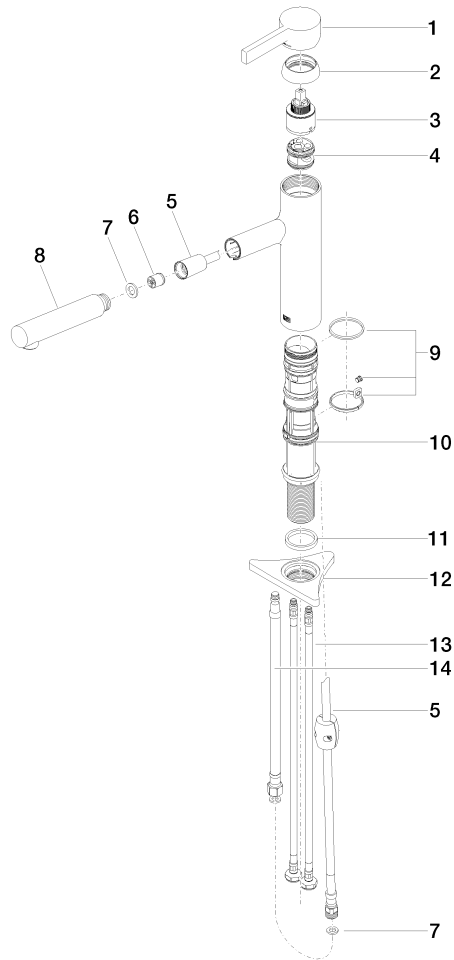

DORNBACHT LYV Single-lever mixer Pull-out - Soft Black

33 845 110

- 237mm projection
- pivotable spout 120°
- air-enriched flow and spray flow
- fabric braided hose 1500 mm
- max. flow 8.8 l/min at 3 bar flow pressure

Intrinsic protection against back flow.

	Soft Black	33 845 110-69
	Chrome	33 845 110-00
	Brushed Nickel	33 845 110-70

DORNBRAUCHT LYV Single-lever mixer Pull-out - Soft Black

33 845 110

Flow rate chart

Certificates

Belgaqua_23-012- ACS_23 ACC NY AbP_10068.
27_3. 085.

DORNBACHT LYV Single-lever mixer Pull-out - Soft Black

33 845 110

Parts for other finishes can be found here: [Chrome](#)

Spare parts list

No.	Item Number	Name	Quantity used	Delivery time
1	90 20 81 001 00-69	handle	1	2
2	90 28 30 010 00-69	cover	1	2
3	90 15 05 067 00 90	cartridge	1	2
4	90 18 40 227 00 90	insert	1	2
5	90 30 02 101 00 90	hose	1	2
6	90 23 01 051 00 90	flow reducer	1	2
7	90 14 05 081 00 90	seal	1	2
8	90 12 11 180 00-69	shower	1	2
9	90 14 15 062 00 90	gasket kit	1	2
10	90 30 01 211 00 90	shaft	1	2
11	90 14 05 080 00 90	seal	1	2
12	90 23 10 003 00 90	fixing set	1	2
13	04 30 04 100 00 90	hose	2	2
14	90 30 04 110 00 90	hose	1	2