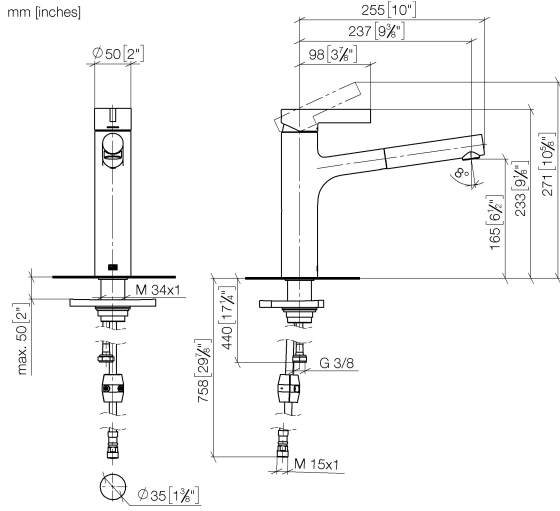

DORNBACHT LYV Single-lever mixer Pull-out - Soft Black

33 845 110

- 237mm projection
- pivotable spout 120°
- air-enriched flow and spray flow
- fabric braided hose 1500 mm
- max. flow 8.8 l/min at 3 bar flow pressure

Intrinsic protection against back flow.

	Soft Black	33 845 110-69
	Chrome	33 845 110-00
	Brushed Nickel	33 845 110-70

DORNBRAUCHT LYV Single-lever mixer Pull-out - Soft Black

33 845 110

Flow rate chart

Certificates

Belgaqua_23-012- ACS_23 ACC NY AbP_10068.
27_3. 085.

DORNBACHT LYV Single-lever mixer Pull-out - Soft Black

33 845 110

Parts for other finishes can be found here: [Chrome](#)

Spare parts list

No.	Item Number	Name	Quantity used	Delivery time
1	90 20 81 001 00-69	handle	1	2
2	90 28 30 010 00-69	cover	1	2
3	90 15 05 067 00 90	cartridge	1	2
4	90 18 40 227 00 90	insert	1	2
5	90 30 02 101 00 90	hose	1	2
6	90 23 01 051 00 90	flow reducer	1	2
7	90 14 05 081 00 90	seal	1	2
8	90 12 11 180 00-69	shower	1	2
9	90 14 15 062 00 90	gasket kit	1	2
10	90 30 01 211 00 90	shaft	1	2
11	90 14 05 080 00 90	seal	1	2
12	90 23 10 003 00 90	fixing set	1	2
13	04 30 04 100 00 90	hose	2	2
14	90 30 04 110 00 90	hose	1	2