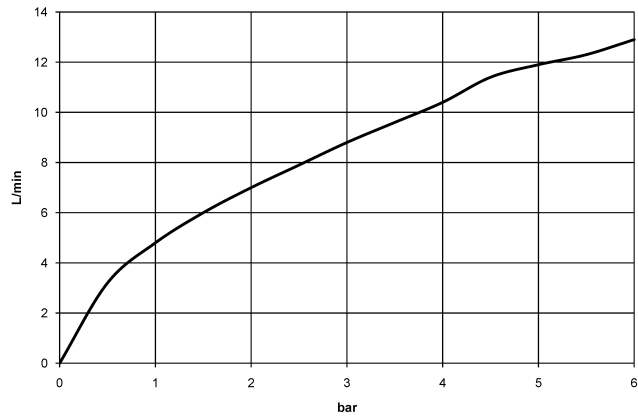

DORNBACHT LYV Single-lever mixer Pull-out - Soft Black

33 845 110

- 237mm projection
- pivotable spout 120°
- air-enriched flow and spray flow
- fabric braided hose 1500 mm
- max. flow 8.8 l/min at 3 bar flow pressure

Intrinsic protection against back flow.

	Soft Black	33 845 110-69
	Chrome	33 845 110-00
	Brushed Nickel	33 845 110-70

DORNBRAUCHT LYV Single-lever mixer Pull-out - Soft Black

33 845 110

Flow rate chart

Certificates