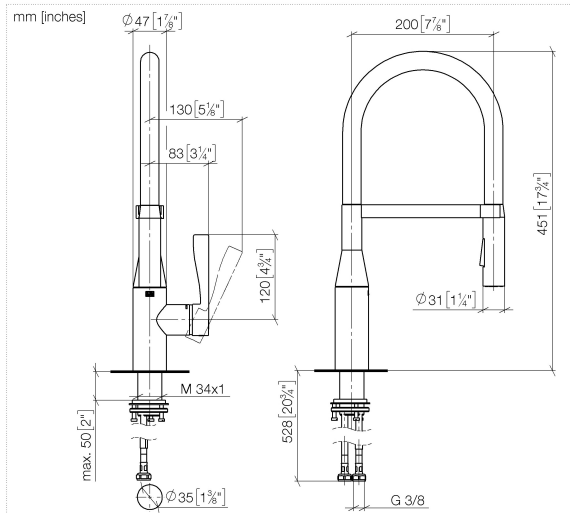

## SYNC Profi single-lever mixer - Dark Chrome

33 865 895

- 200mm projection
- Flexible silicone hose with large operating range of up to 350 mm
- pivotable spout 360°
- Optional swivel limiter available with swivel limiter set 12 821 970 90
- This product can help a building meet the requirements of Green Building Rating Systems, e.g. LEED®, BREEAM®, DGNB
- air-enriched flow and spray flow
- height of mixer 451 mm
- height up to aerator 119 mm
- hole diameter 35 mm
- sprayface with anti-scaling system
- max. flow 9.5 l/min at 3 bar flow pressure
- lead-free

### Recommended miscellaneous

**Dispenser without rosette - Dark Chrome** 82 424 970-19

**SYNC Profi single-lever mixer - Dark Chrome**

33 865 895

**Flow rate chart**

**Codes & Standards**

DIN 4109

ISO 3822