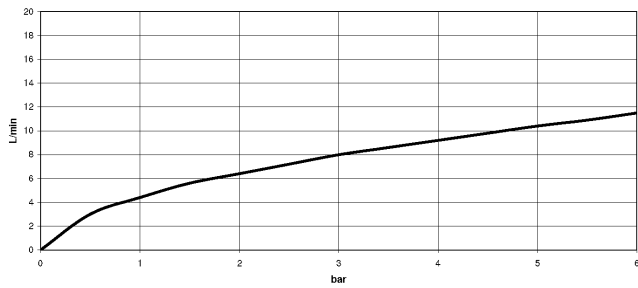

Flow rate chart

Codes & Standards

DIN 4109

ISO 3822

Ü-Zeichen