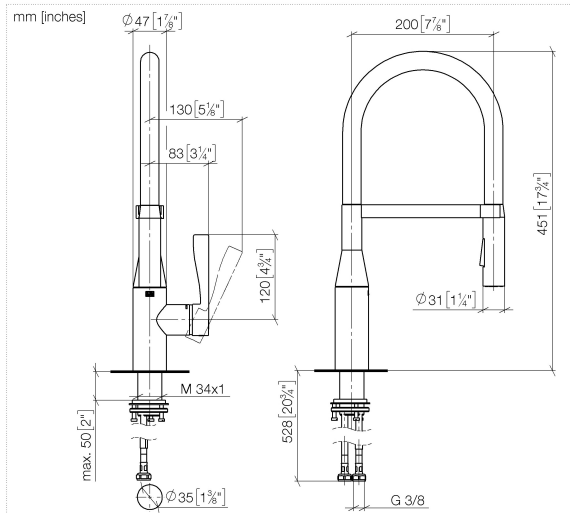

SYNC Profi single-lever mixer - Matte Black

33 865 895