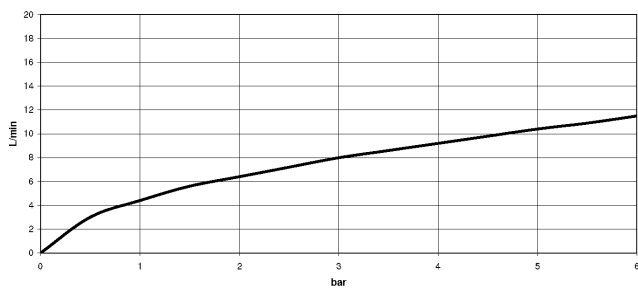

Flow rate chart