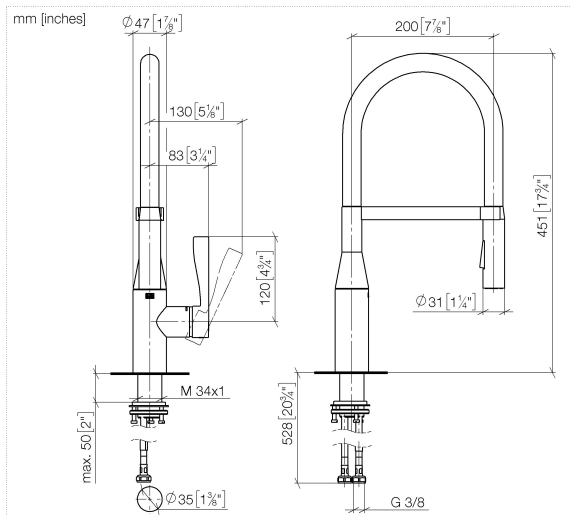

33 865 895

- 200mm projection
- Flexible silicone hose with large operating range of up to 350 mm
- pivotable spout 360°
- Optional swivel limiter available with swivel limiter set 12 821 970 90
- This product can help a building meet the requirements of Green Building Rating Systems, e.g. LEED®, BREEAM®, DGNB
- air-enriched flow and spray flow
- height of mixer 451 mm
- height up to aerator 119 mm
- hole diameter 35 mm
- sprayface with anti-scaling system
- max. flow 9.5 l/min at 3 bar flow pressure
- lead-free

Recommended miscellaneous

Swivel limitation set - 12 821 970 90

Recommended miscellaneous

**Dispenser without rosette -
Brushed Champagne (22kt Gold)** 82 424 970-46

Recommended miscellaneous

**Strainer waste with control handle
- Brushed Champagne (22kt Gold)** 10 712 970-46

33 865 895

Flow rate chart

33 865 895

Spare parts list

No.	Item Number	Name	Quantity used	Delivery time
1	90 30 02 100 00-46	hose	1	30
2	09 31 11 040 90	pin	1	2
3	09 31 11 209 90	pin	1	2
4	90 17 20 045 00-46	holder	1	30
5	04 12 11 150 00 90	shower	1	2
6	90 28 10 161 00 90	set	1	2
7	90 15 05 064 05 90	cartridge	1	2
8	09 14 10 190 90	seal	1	2
9	09 28 30 030-46	cover	1	60
10	09 20 89 020-46	handle	1	30
11	90 31 11 063 00 90	pin	1	2
12	90 31 20 087 00-46	plug	1	30
13	04 30 11 040 00 90	fixing set	1	2
14	04 30 04 101 00 90	hose	2	2