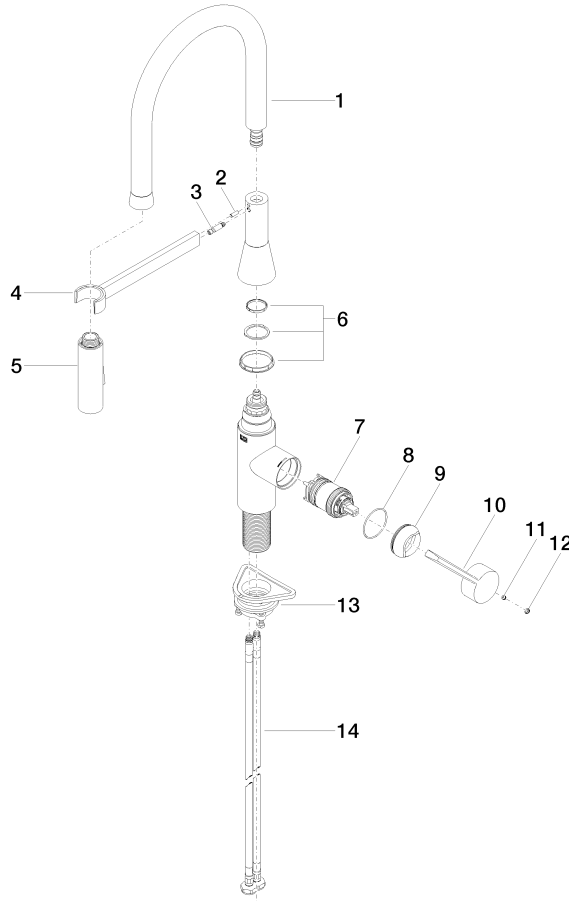

33 865 895

- 200mm projection
- Flexible silicone hose with large operating range of up to 350 mm
- pivotable spout 360°
- Optional swivel limiter available with swivel limiter set 12 821 970 90
- This product can help a building meet the requirements of Green Building Rating Systems, e.g. LEED®, BREEAM®, DGNB
- air-enriched flow and spray flow
- height of mixer 451 mm
- height up to aerator 119 mm
- hole diameter 35 mm
- sprayface with anti-scaling system
- max. flow 9.5 l/min at 3 bar flow pressure
- lead-free

Recommended miscellaneous

Swivel limitation set - 12 821 970 90

Recommended miscellaneous

**Dispenser without rosette -
Brushed Champagne (22kt Gold)** 82 424 970-46

Recommended miscellaneous

**Strainer waste with control handle
- Brushed Champagne (22kt Gold)** 10 712 970-46

33 865 895

Flow rate chart

33 865 895

Spare parts list

No.	Item Number	Name	Quantity used	Delivery time
1	90 30 02 100 00-46	hose	1	30
2	09 31 11 040 90	pin	1	2
3	09 31 11 209 90	pin	1	2
4	90 17 20 045 00-46	holder	1	30
5	04 12 11 150 00 90	shower	1	2
6	90 28 10 161 00 90	set	1	2
7	90 15 05 064 05 90	cartridge	1	2
8	09 14 10 190 90	seal	1	2
9	09 28 30 030-46	cover	1	60
10	09 20 89 020-46	handle	1	30
11	90 31 11 063 00 90	pin	1	2
12	90 31 20 087 00-46	plug	1	30
13	04 30 11 040 00 90	fixing set	1	2
14	04 30 04 101 00 90	hose	2	2