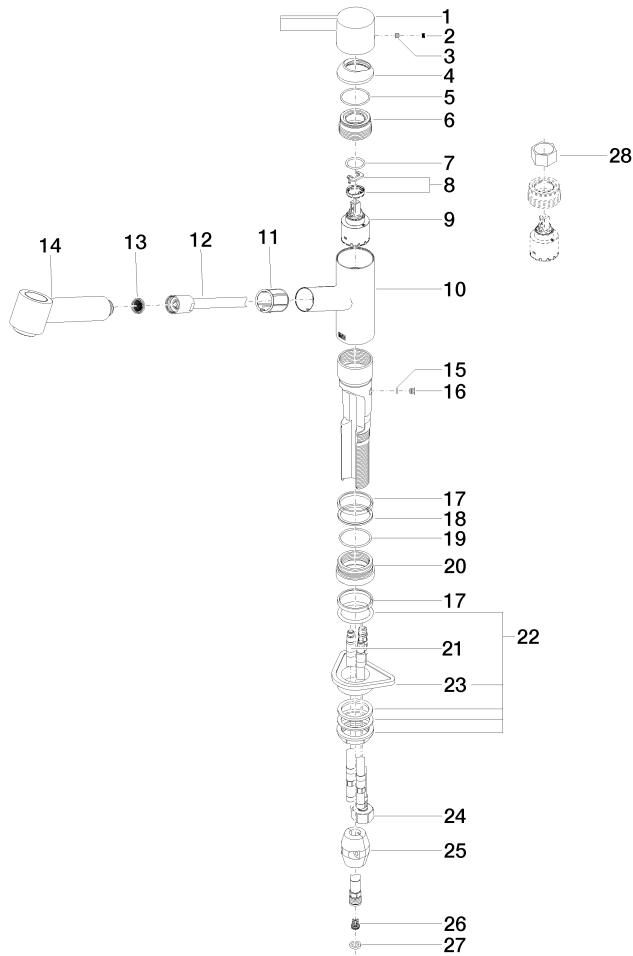

33 870 760

- 225mm projection
- pivotable spout 130°
- air-enriched flow and spray flow
- height of mixer 167 mm
- height up to aerator 137 mm
- hole diameter 35 mm
- fabric braided hose 1500 mm
- max. flow 8.3 l/min at 3 bar flow pressure
- lead-free
- This product can help a building meet the requirements of Green Building Rating Systems, e.g. LEED®, BREEAM®, DGNB

Flow rate chart

Certificates

ETA_20612.

LGA_19873.

GDV_0400277.

Belgaqua_22_277_2
7_3.

33 870 760

Parts for other finishes can be found here: [Chrome](#)

33 870 760

Spare parts list

No.	Item Number	Name	Quantity used	Delivery time
1	09 20 76 001-99	handle	1	30
2	90 31 20 109 00 90	plug	1	2
3	90 31 11 030 00 90	pin	1	2
4	09 28 30 012-99	cover	1	30
5	09 14 10 102 90	seal	1	2
6	09 24 04 270 90	nut	1	2
7	09 14 10 031 90	seal	1	2
8	90 28 10 148 00 90	accessories	1	2
9	90 15 05 064 00 90	cartridge	1	2
10	09 19 76 001-99	sleeve	1	30
11	09 18 40 099 90	sleeve	1	2
12	90 30 02 062 00-99	hose	1	30
13	09 23 01 039 90	sieve	1	2
14	90 12 11 098 00-99	shower	1	30
15	09 14 10 001 90	seal	1	2
16	09 30 30 113 20 90	screw	1	2
17	09 14 15 029 90	ring	2	2
18	09 28 10 144 90	ring	1	2
19	09 14 10 034 90	seal	1	2
20	09 27 76 001-99	rosette	1	30
21	04 30 04 018 00 90	hose	2	60
22	04 23 10 044 02 90	fixing set	1	2
23	09 18 40 090 90	sleeve	1	2
24	04 30 04 029 00 90	hose	1	2
25	04 21 50 005 00 90	accessories	1	2
26	09 23 01 131 90	back-flow preventer	1	2
27	90 14 20 019 00 90	seal	1	2
28	90 30 09 031 00 90	key	1	2