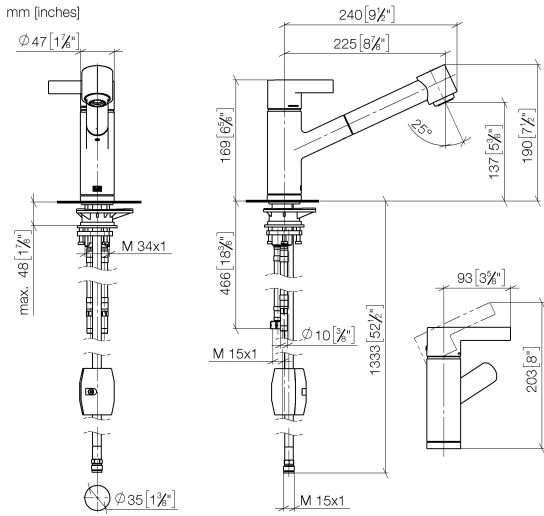

33 870 760

- 225mm projection
- pivotable spout 130°
- air-enriched flow and spray flow
- height of mixer 167 mm
- height up to aerator 137 mm
- hole diameter 35 mm
- fabric braided hose 1500 mm
- max. flow 8.3 l/min at 3 bar flow pressure
- lead-free
- This product can help a building meet the requirements of Green Building Rating Systems, e.g. LEED®, BREEAM®, DGNB

Flow rate chart

Certificates

ETA_20612.

LGA_19873.

GDV_0400277.

Belgaqua_22_277_2
7_3.

33 870 760

Parts for other finishes can be found here: [Chrome](#)

33 870 760

Spare parts list

No.	Item Number	Name	Quantity used	Delivery time
1	09 20 76 001-99	handle	1	30
2	90 31 20 109 00 90	plug	1	2
3	90 31 11 030 00 90	pin	1	2
4	09 28 30 012-99	cover	1	30
5	09 14 10 102 90	seal	1	2
6	09 24 04 270 90	nut	1	2
7	09 14 10 031 90	seal	1	2
8	90 28 10 148 00 90	accessories	1	2
9	90 15 05 064 00 90	cartridge	1	2
10	09 19 76 001-99	sleeve	1	30
11	09 18 40 099 90	sleeve	1	2
12	90 30 02 062 00-99	hose	1	30
13	09 23 01 039 90	sieve	1	2
14	90 12 11 098 00-99	shower	1	30
15	09 14 10 001 90	seal	1	2
16	09 30 30 113 20 90	screw	1	2
17	09 14 15 029 90	ring	2	2
18	09 28 10 144 90	ring	1	2
19	09 14 10 034 90	seal	1	2
20	09 27 76 001-99	rosette	1	30
21	04 30 04 018 00 90	hose	2	60
22	04 23 10 044 02 90	fixing set	1	2
23	09 18 40 090 90	sleeve	1	2
24	04 30 04 029 00 90	hose	1	2
25	04 21 50 005 00 90	accessories	1	2
26	09 23 01 131 90	back-flow preventer	1	2
27	90 14 20 019 00 90	seal	1	2
28	90 30 09 031 00 90	key	1	2