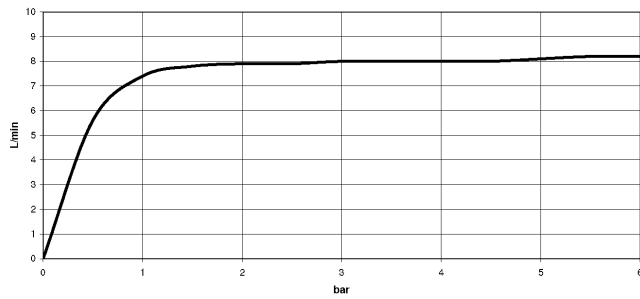

Flow rate chart

Certificates

LGA_18252.   Belgaqua_21-379-   GDV_0400277.
27_3.