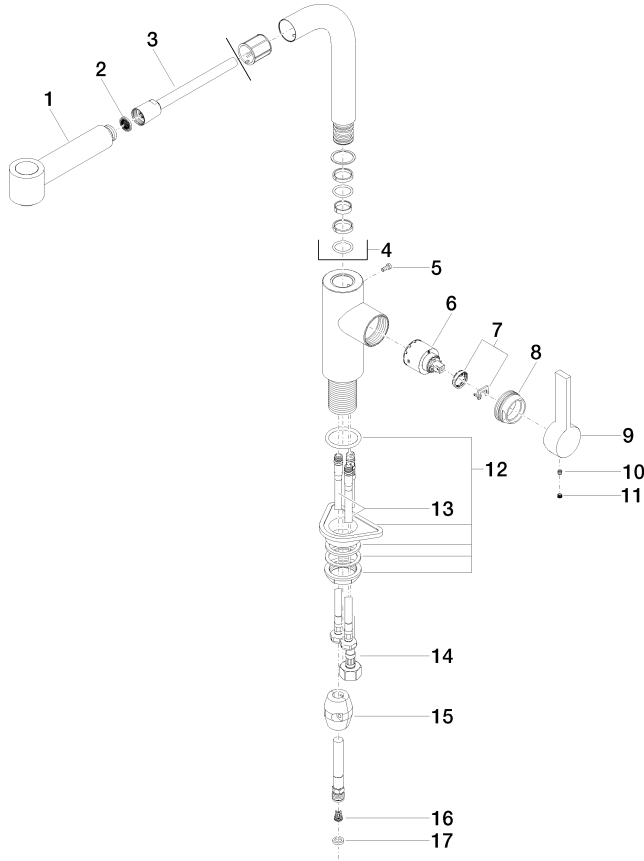

ELIO Single-lever mixer Pull-out with spray function - Brushed Durabron (23kt Gold)

ELIO

33 870 790

- 235mm projection
 - pivotable spout 360°
 - air-enriched flow and spray flow
 - height of mixer 342 mm
 - height up to aerator 292 mm
 - hole diameter 35 mm
 - fabric braided hose 1500 mm
 - max. flow 8 l/min at 3 bar flow pressure
 - lead-free
 - This product can help a building meet the requirements of Green Building Rating Systems, e.g. LEED®, BREEAM®, DGNB
- Intrinsic protection against back flow.

Recommended miscellaneous

Strainer waste with control handle 10 712 970-28
- Brushed Durabron (23kt Gold)

Recommended miscellaneous

Dispenser without rosette - 82 424 970-28
Brushed Durabron (23kt Gold)

33 870 790
mm [inches]

Flow rate chart

Certificates

LGA_18252. Belgaqua_21-379- GDV_0400277.
27_3.

33 870 790
 Parts for other finishes can be found here: [Chrome](#)

Spare parts list

No.	Item Number	Name	Quantity used	Delivery time
1	90 12 11 098 00-28	shower	1	20
2	09 23 01 039 90	sieve	1	2
3	90 30 02 062 00-28	hose	1	20
4	90 28 22 186 00-28	spout	1	20
5	09 30 30 054 90	screw	1	2
6	90 15 05 061 00 90	cartridge	1	60
7	90 28 10 148 00 90	accessories	1	2
8	09 24 04 141-28	nut	1	20
9	09 20 79 040-28	handle	1	20
10	90 31 11 030 00 90	pin	1	2
11	90 31 20 109 00 90	plug	1	2
12	04 23 10 044 02 90	fixing set	1	2
13	04 30 04 104 00 90	hose	2	2
14	04 30 04 029 00 90	hose	1	2
15	04 21 50 005 00 90	accessories	1	2
16	09 23 01 131 90	back-flow preventer	1	2
17	90 14 20 019 00 90	seal	1	2