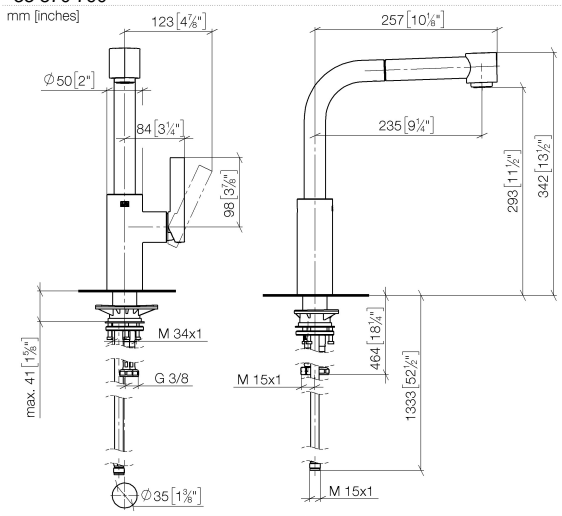

ELIO Single-lever mixer Pull-out with spray function - Brushed Durabron (23kt Gold)

ELIO

33 870 790

- 235mm projection
 - pivotable spout 360°
 - air-enriched flow and spray flow
 - height of mixer 342 mm
 - height up to aerator 292 mm
 - hole diameter 35 mm
 - fabric braided hose 1500 mm
 - max. flow 8 l/min at 3 bar flow pressure
 - lead-free
 - This product can help a building meet the requirements of Green Building Rating Systems, e.g. LEED®, BREEAM®, DGNB
- Intrinsic protection against back flow.

Recommended miscellaneous

Strainer waste with control handle 10 712 970-28
- Brushed Durabron (23kt Gold)

Recommended miscellaneous

Dispenser without rosette - 82 424 970-28
Brushed Durabron (23kt Gold)

33 870 790
mm [inches]

Flow rate chart

Certificates

LGA_18252. Belgaqua_21-379- GDV_0400277.
27_3.

33 870 790
 Parts for other finishes can be found here: [Chrome](#)

Spare parts list

No.	Item Number	Name	Quantity used	Delivery time
1	90 12 11 098 00-28	shower	1	20
2	09 23 01 039 90	sieve	1	2
3	90 30 02 062 00-28	hose	1	20
4	90 28 22 186 00-28	spout	1	20
5	09 30 30 054 90	screw	1	2
6	90 15 05 061 00 90	cartridge	1	60
7	90 28 10 148 00 90	accessories	1	2
8	09 24 04 141-28	nut	1	20
9	09 20 79 040-28	handle	1	20
10	90 31 11 030 00 90	pin	1	2
11	90 31 20 109 00 90	plug	1	2
12	04 23 10 044 02 90	fixing set	1	2
13	04 30 04 104 00 90	hose	2	2
14	04 30 04 029 00 90	hose	1	2
15	04 21 50 005 00 90	accessories	1	2
16	09 23 01 131 90	back-flow preventer	1	2
17	90 14 20 019 00 90	seal	1	2