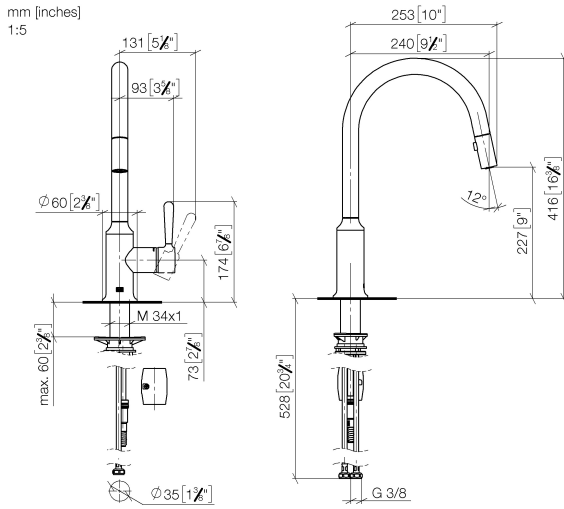

33 870 809

- 240mm projection
- pivotable spout 360°
- Optional swivel limiter available with swivel limiter set 12 823 970 90
- air-enriched flow and spray flow
- 1800 mm metal shower hose
- sprayface with anti-scaling system
- max. flow 8 l/min at 3 bar flow pressure
- lead-free
- This product can help a building meet the requirements of Green Building Rating Systems, e.g. LEED®, BREEAM®, DGNB

Recommended miscellaneous

Swivel limitation set -

12 823 970 90

Recommended miscellaneous

VAIA Dispenser with rosette - Platinum

82 434 809-08

33 870 809

Flow rate chart

Certificates

LGA\_28657.

Belgaqua\_24-005-  
27\_3.

33 870 809

Spare parts list

No.	Item Number	Name	Quantity used	Delivery time
1	90 28 22 397 00-08	spout	1	40
2	90 15 05 064 05 90	cartridge	1	2
3	09 14 10 190 90	seal	1	2
4	09 28 30 030-08	cover	1	40
5	90 20 80 052 00-08	handle	1	40
6	04 28 20 067 00 90	pipe	1	2
7	90 24 03 253 00 90	adaptor	1	2
8	04 30 02 120 00-85	hose	1	30
9	04 21 50 010 00 90	accessories	1	2
10	04 30 04 101 00 90	hose	2	2
11	04 30 11 040 00 90	fixing set	1	2
12	90 18 40 317 00-08	shower	1	40