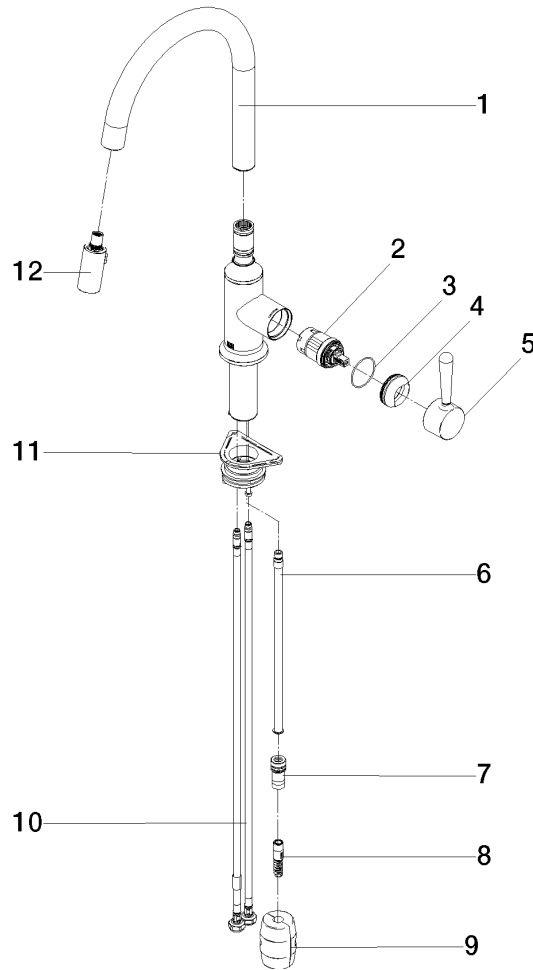

33 870 809

- 240mm projection
- pivotable spout 360°
- Optional swivel limiter available with swivel limiter set 12 823 970 90
- air-enriched flow and spray flow
- 1800 mm metal shower hose
- sprayface with anti-scaling system
- max. flow 8 l/min at 3 bar flow pressure
- lead-free
- This product can help a building meet the requirements of Green Building Rating Systems, e.g. LEED®, BREEAM®, DGNB

Recommended miscellaneous

Swivel limitation set -

12 823 970 90

Recommended miscellaneous

VAIA Dispenser with rosette - Platinum

82 434 809-08

33 870 809

Flow rate chart

Certificates

LGA\_28657.

Belgaqua\_24-005-  
27\_3.

33 870 809

Spare parts list

No.	Item Number	Name	Quantity used	Delivery time
1	90 28 22 397 00-08	spout	1	40
2	90 15 05 064 05 90	cartridge	1	2
3	09 14 10 190 90	seal	1	2
4	09 28 30 030-08	cover	1	40
5	90 20 80 052 00-08	handle	1	40
6	04 28 20 067 00 90	pipe	1	2
7	90 24 03 253 00 90	adaptor	1	2
8	04 30 02 120 00-85	hose	1	30
9	04 21 50 010 00 90	accessories	1	2
10	04 30 04 101 00 90	hose	2	2
11	04 30 11 040 00 90	fixing set	1	2
12	90 18 40 317 00-08	shower	1	40