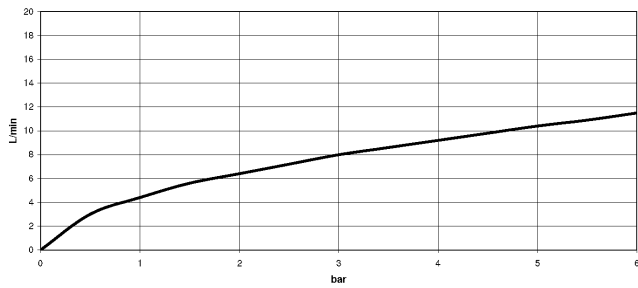

33 870 809

- 240mm projection
- pivotable spout 360°
- Optional swivel limiter available with swivel limiter set 12 823 970 90
- air-enriched flow and spray flow
- 1800 mm metal shower hose
- sprayface with anti-scaling system
- max. flow 8 l/min at 3 bar flow pressure
- lead-free
- This product can help a building meet the requirements of Green Building Rating Systems, e.g. LEED®, BREEAM®, DGNB

Recommended miscellaneous

Swivel limitation set -

12 823 970 90

Recommended miscellaneous

VAIA Dispenser with rosette - Platinum

82 434 809-08

33 870 809

Flow rate chart