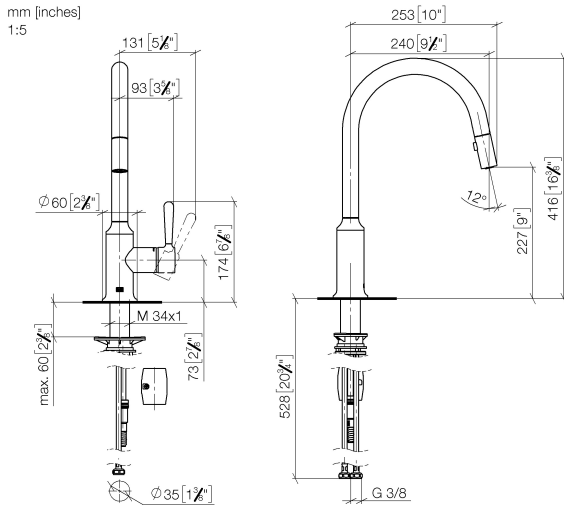

33 870 809

- 240mm projection
- pivotable spout 360°
- Optional swivel limiter available with swivel limiter set 12 823 970 90
- air-enriched flow and spray flow
- 1800 mm metal shower hose
- sprayface with anti-scaling system
- max. flow 8 l/min at 3 bar flow pressure
- lead-free
- This product can help a building meet the requirements of Green Building Rating Systems, e.g. LEED®, BREEAM®, DGNB

**Recommended miscellaneous**

**Swivel limitation set -**

12 823 970 90

**Recommended miscellaneous**

**VAIA Dispenser with rosette - Durabronss (23kt Gold)**

82 434 809-09

33 870 809

Flow rate chart

Certificates

LGA\_28657.

Belgaqua\_24-005-  
27\_3.

33 870 809

**Spare parts list**

No.	Item Number	Name	Quantity used	Delivery time
1	90 28 22 397 00-09	spout	1	40
2	90 15 05 064 05 90	cartridge	1	2
3	09 14 10 190 90	seal	1	2
4	09 28 30 030-09	cover	1	40
5	90 20 80 052 00-09	handle	1	40
6	04 28 20 067 00 90	pipe	1	2
7	90 24 03 253 00 90	adaptor	1	2
8	04 30 02 120 00-85	hose	1	30
9	04 21 50 010 00 90	accessories	1	2
10	04 30 04 101 00 90	hose	2	2
11	04 30 11 040 00 90	fixing set	1	2
12	90 18 40 317 00-09	shower	1	40